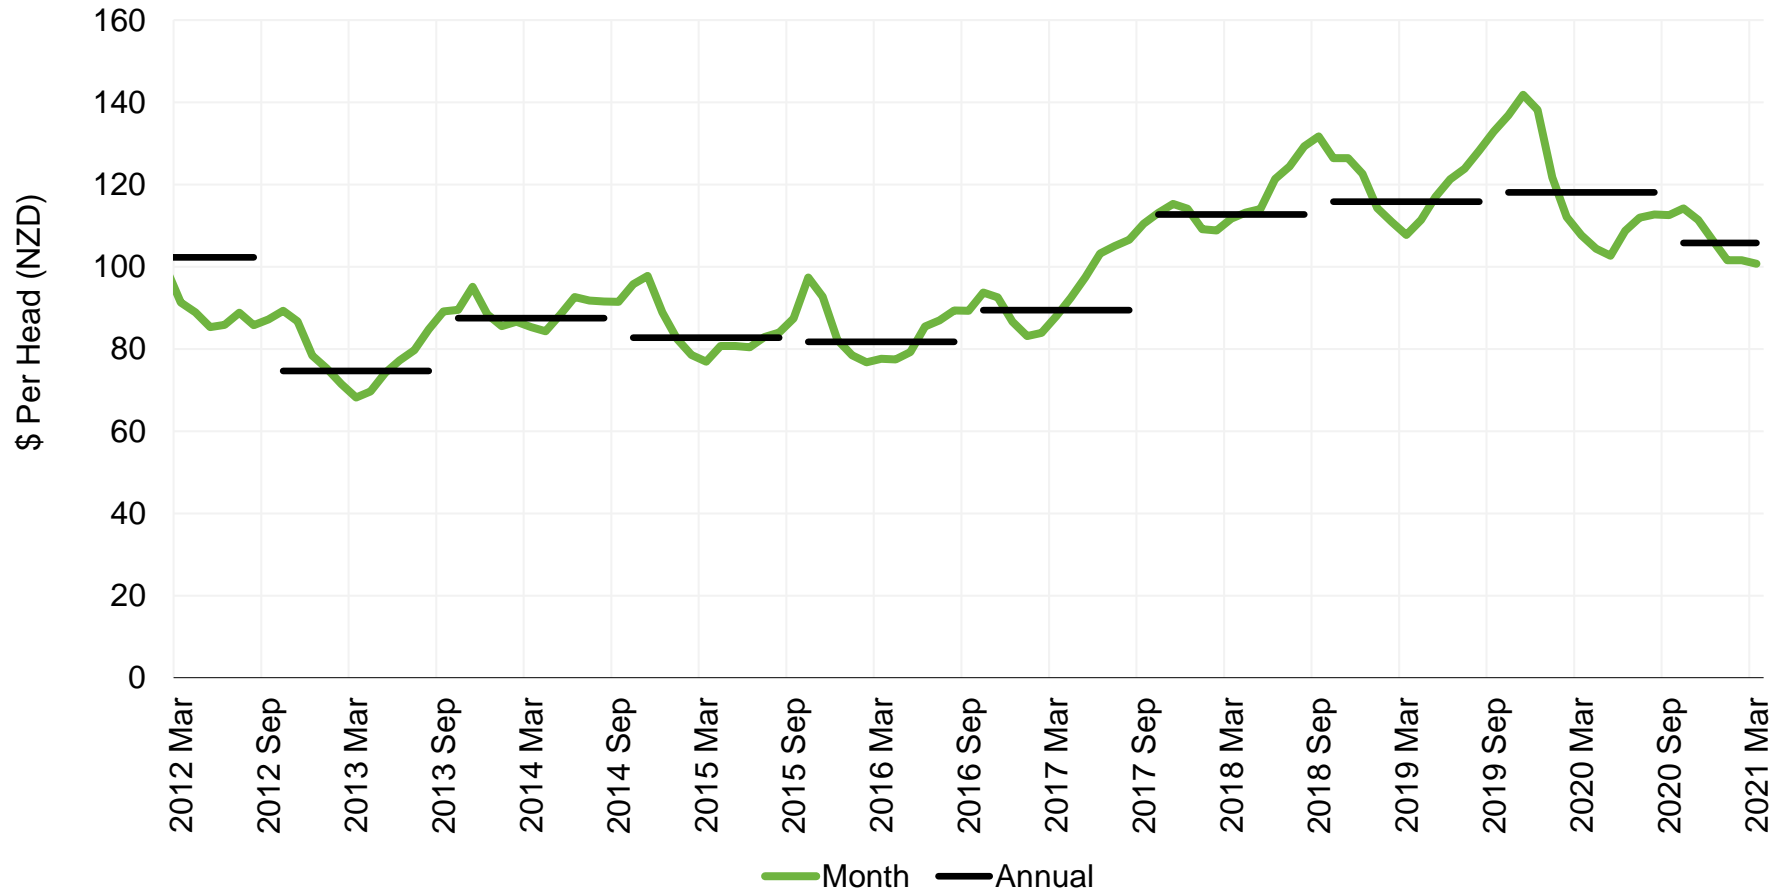

Lamb Price

New Zealand – YM Grade

Source: Beef + Lamb New Zealand Economic Service