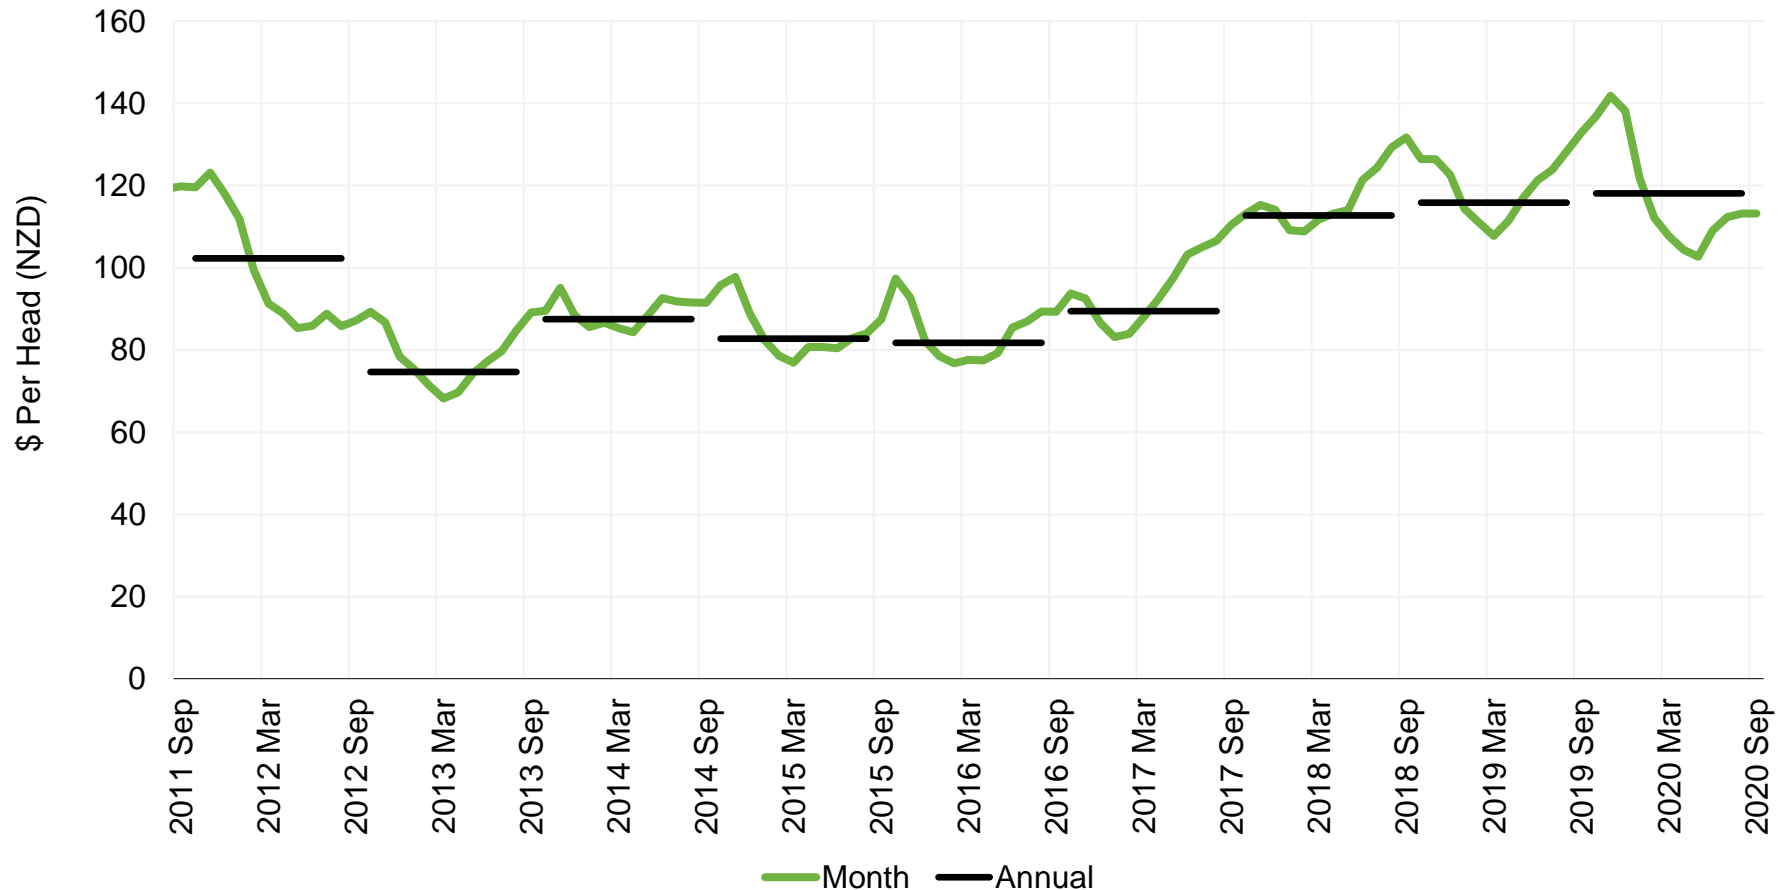

Lamb Price

New Zealand – YM Grade

Source: Beef + Lamb New Zealand Economic Service