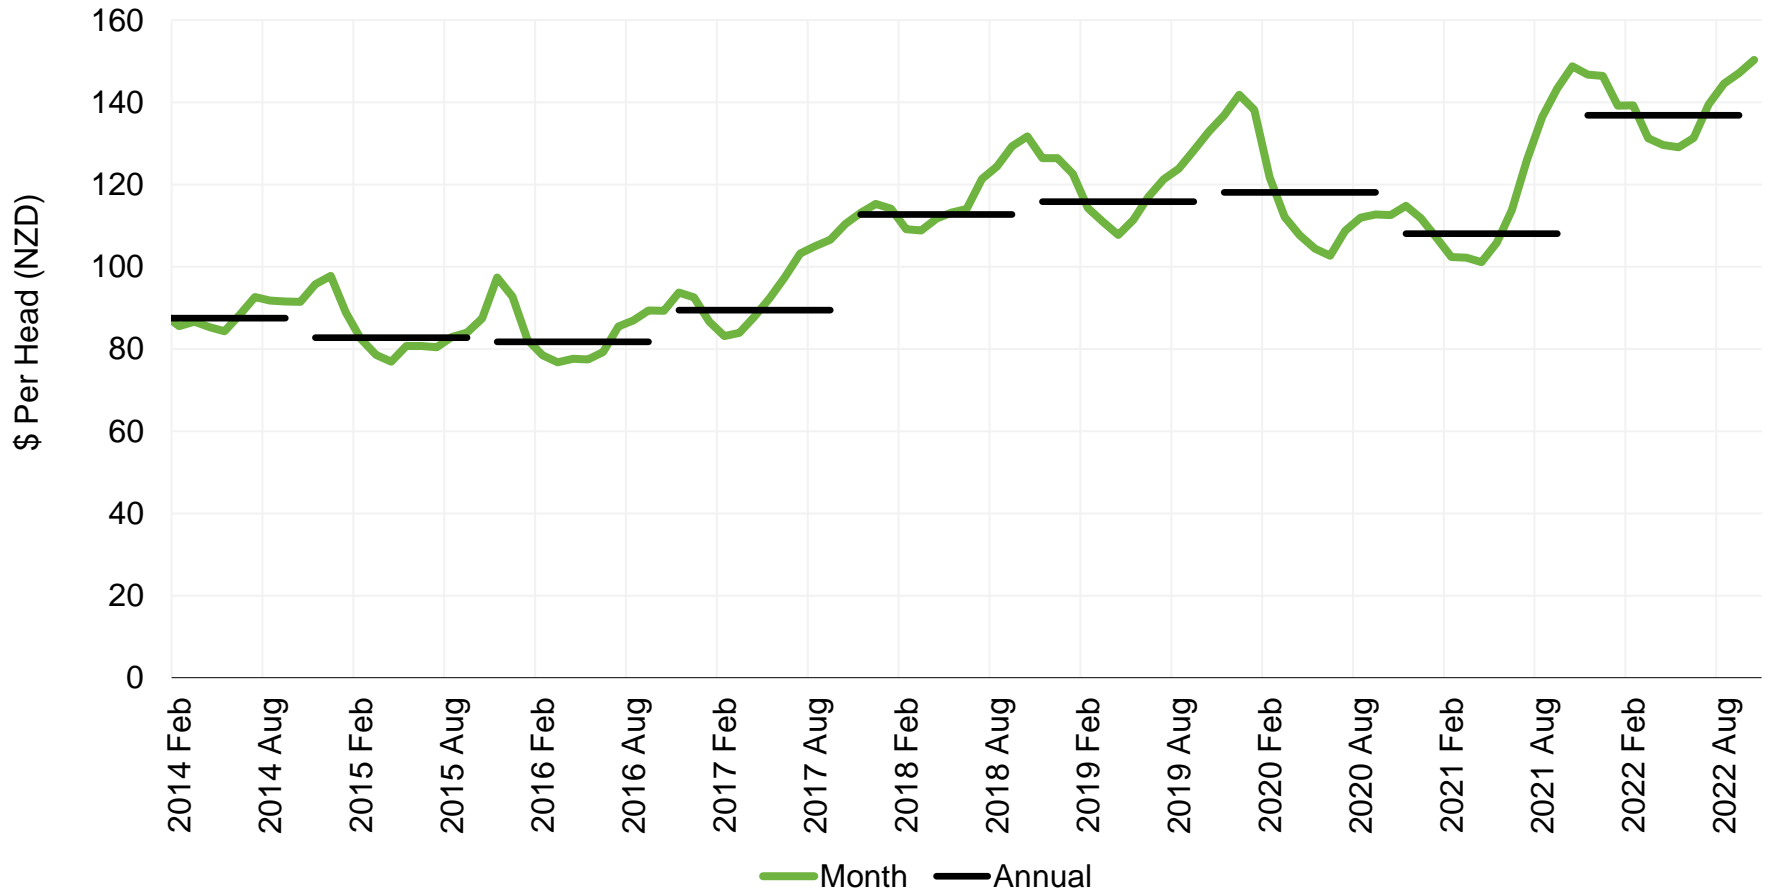

Lamb Price

New Zealand – YM Grade

Source: Beef + Lamb New Zealand Economic Service