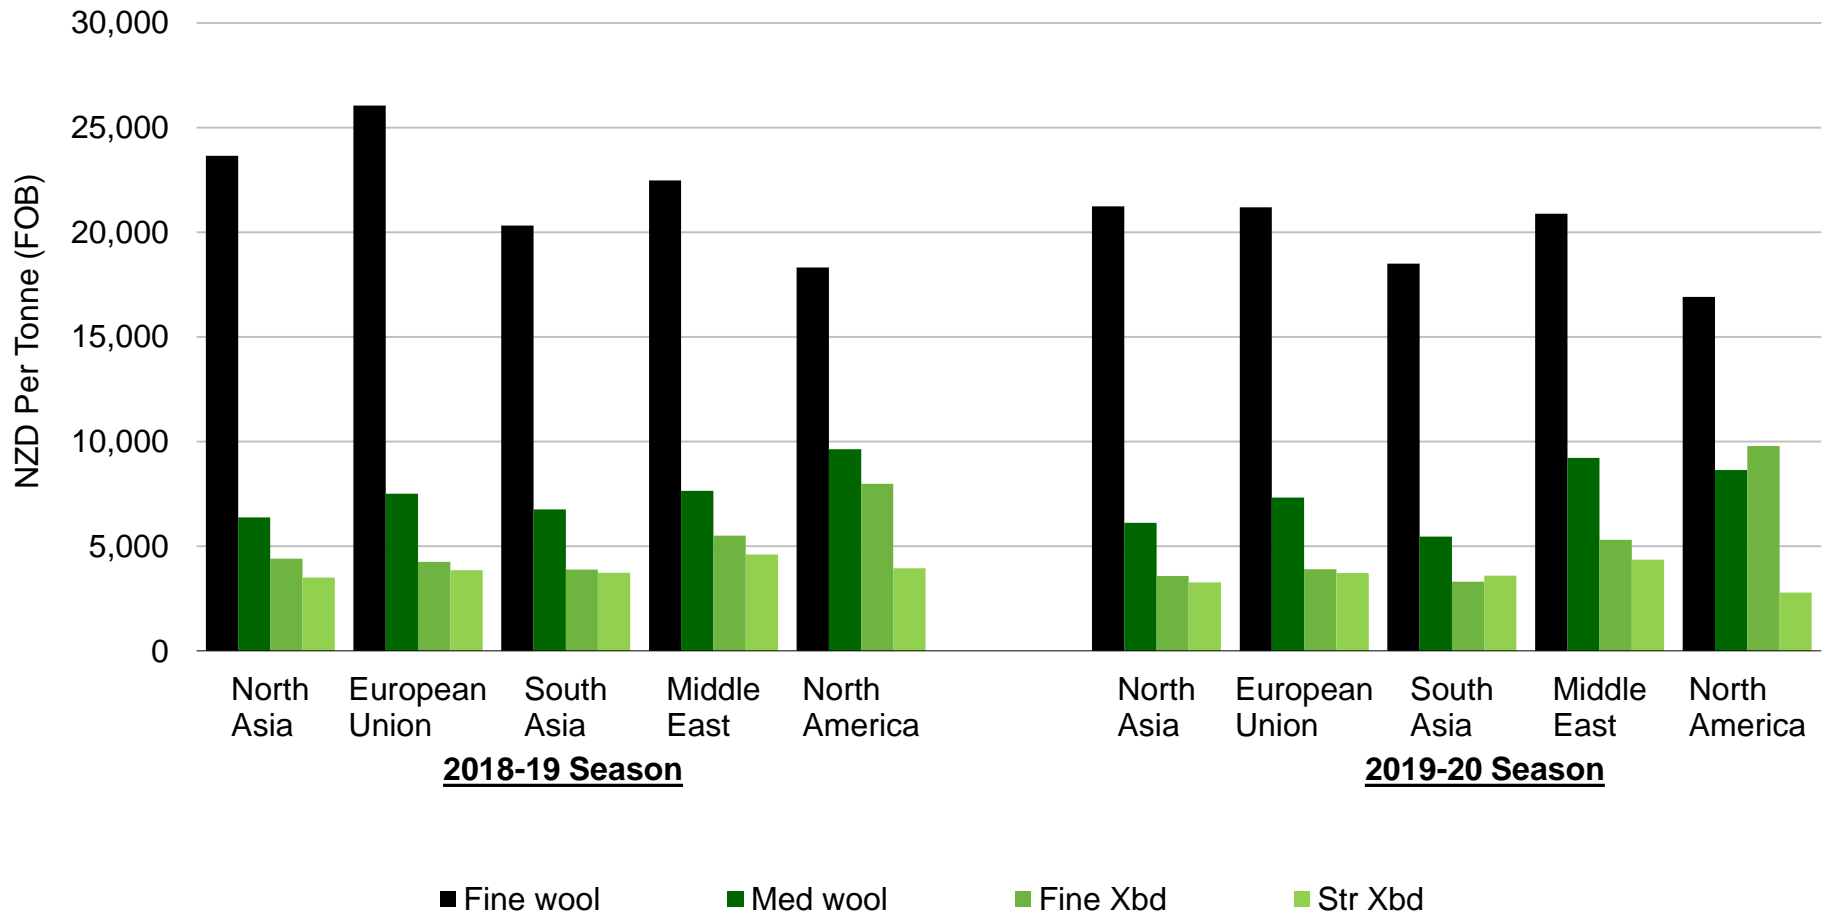

Wool Exports by Region

Clean Equivalent – Year End 30 June (July to June)

Source: Beef + Lamb New Zealand Economic Service | Statistics New Zealand