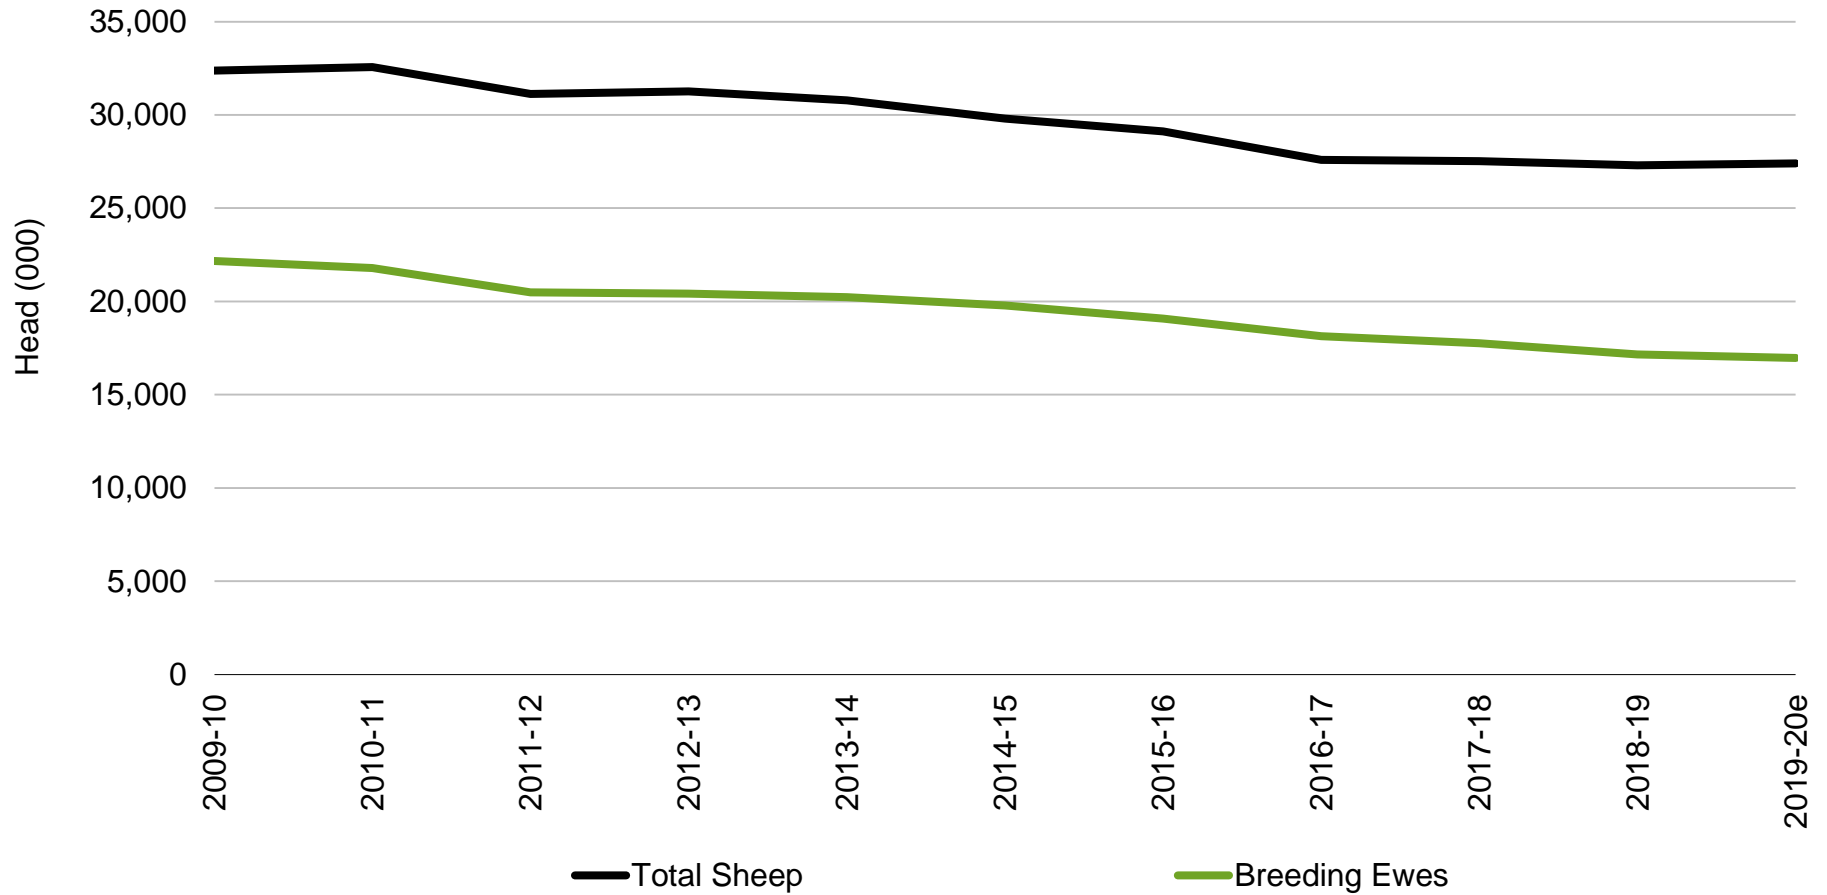

# Total Sheep

## New Zealand - Year Ending June

e estimate | Source: Beef + Lamb New Zealand Economic Service | Statistics New Zealand