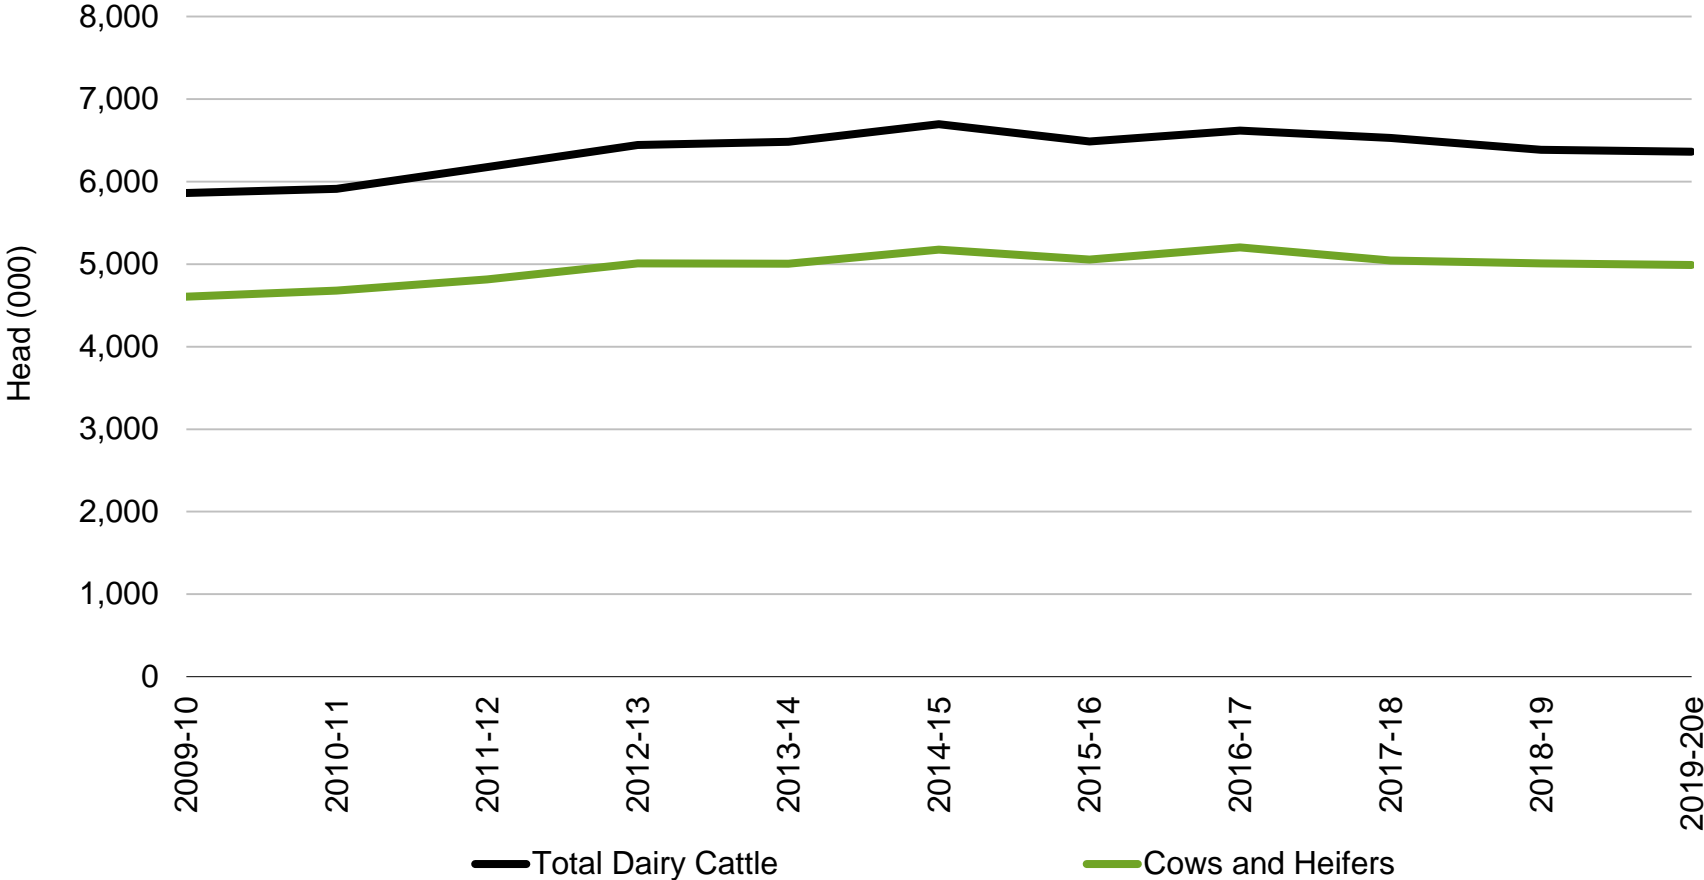

# Total Dairy Cattle

## New Zealand - Year Ending June

e estimate | Source: Beef + Lamb New Zealand Economic Service | Statistics New Zealand