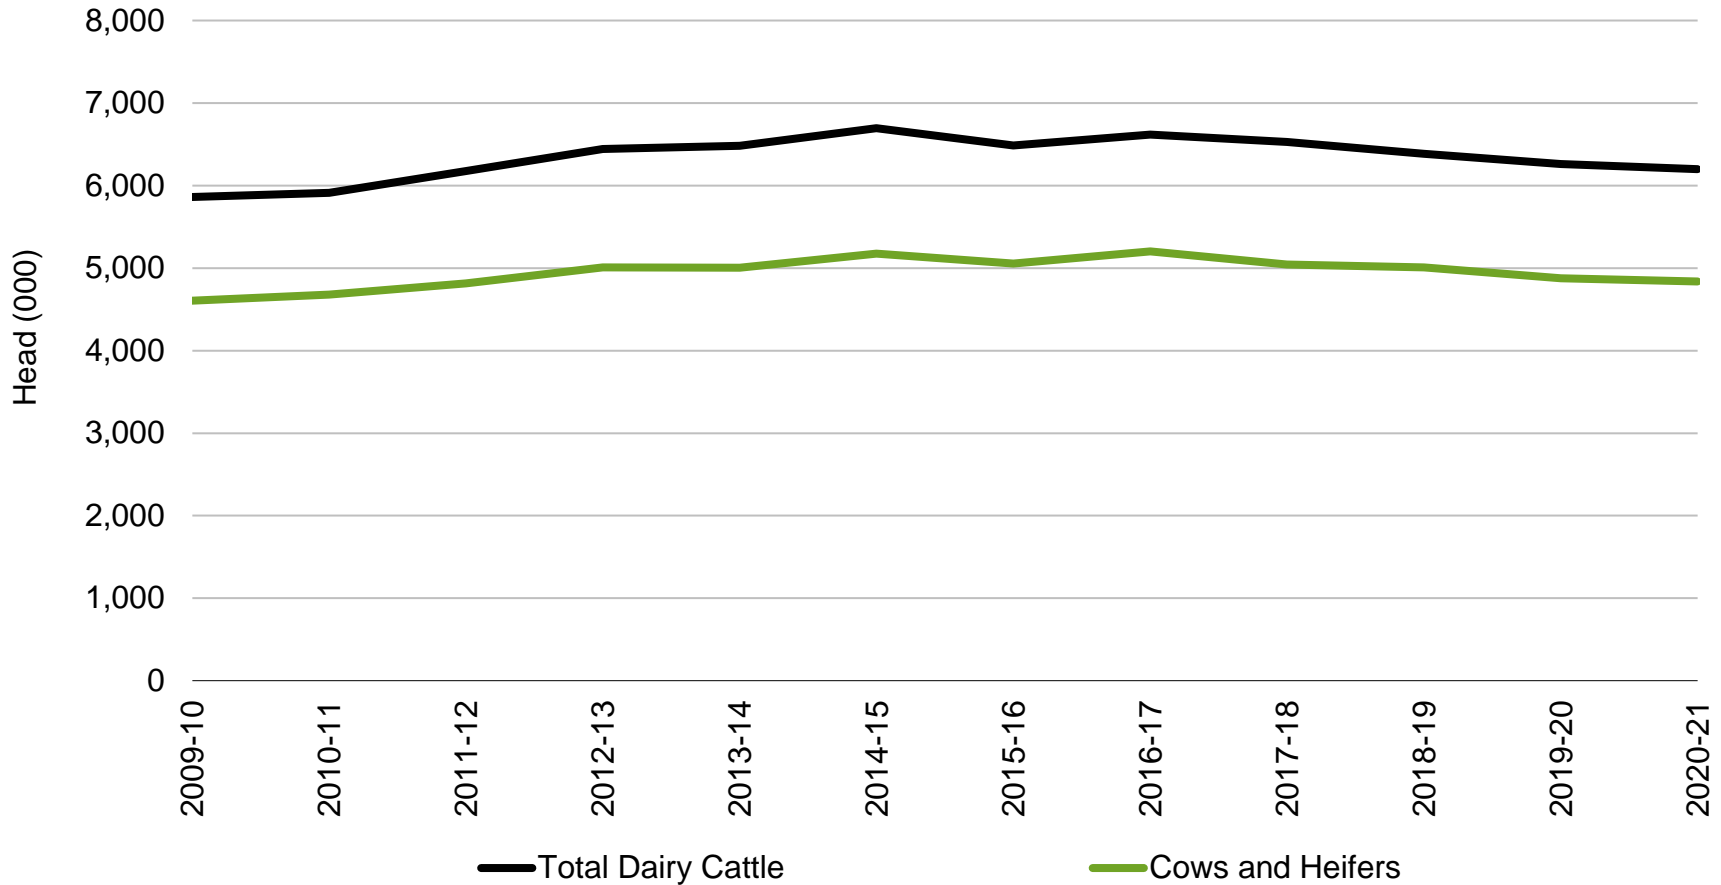

Total Dairy Cattle

New Zealand - Year Ending June

e estimate | Source: Beef + Lamb New Zealand Economic Service | Statistics New Zealand