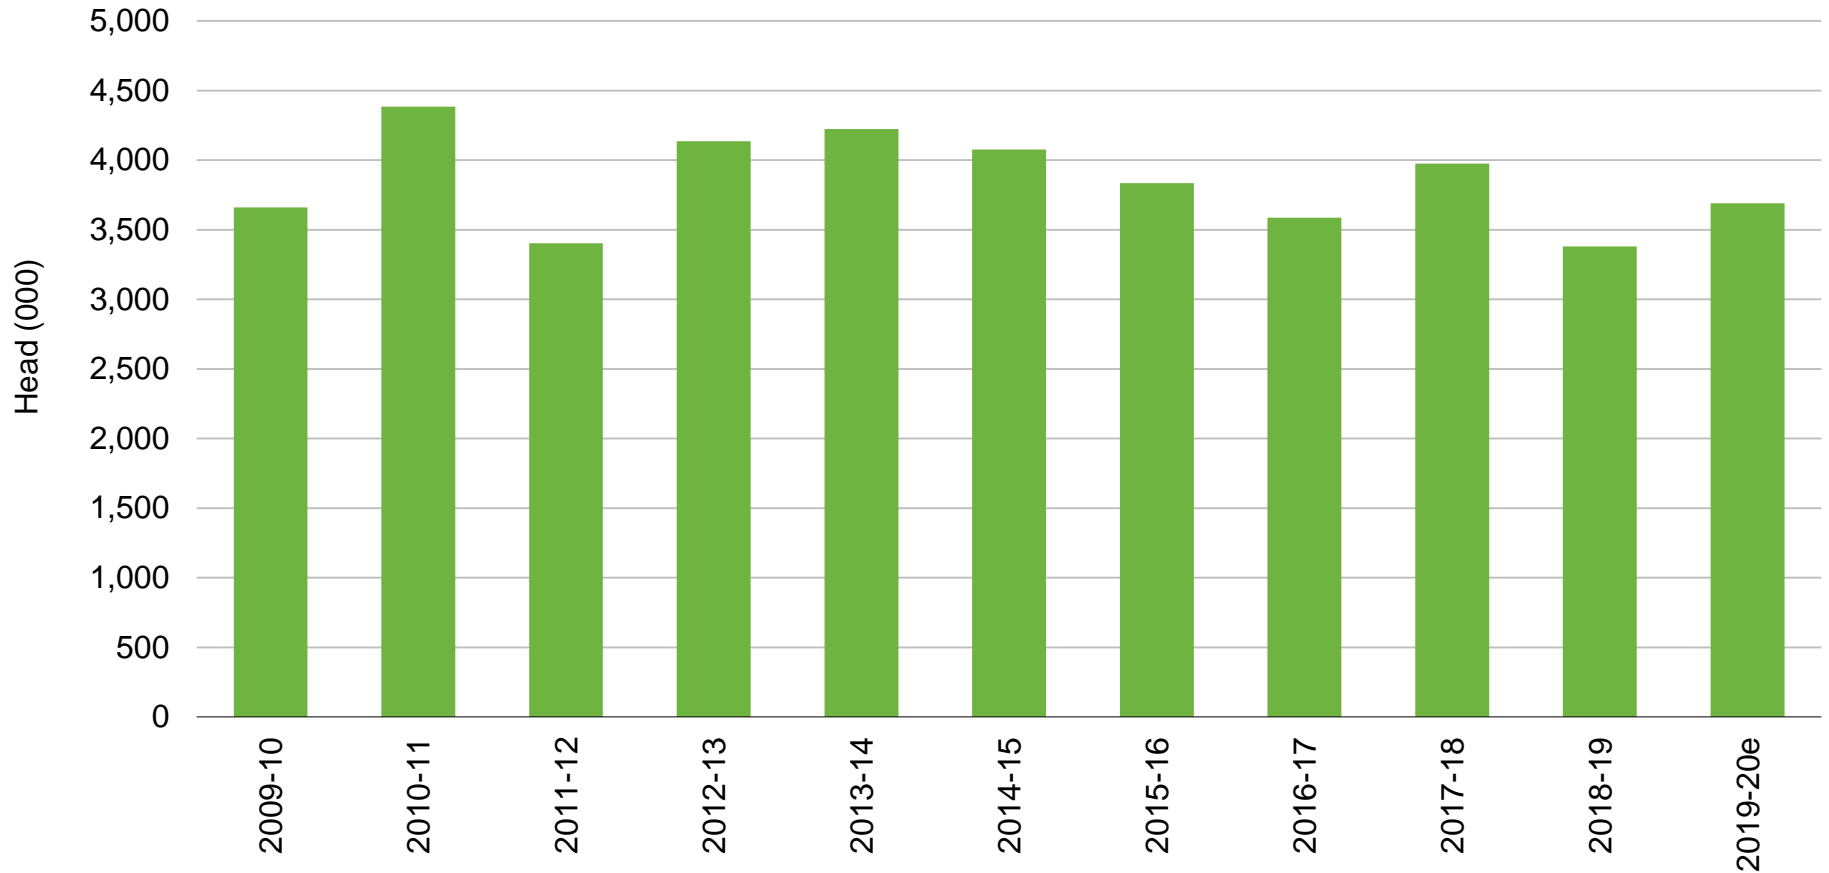

# Export Mutton Slaughter

## New Zealand - Year Ending September

e estimate | Source: Beef + Lamb New Zealand Economic Service | Statistics New Zealand