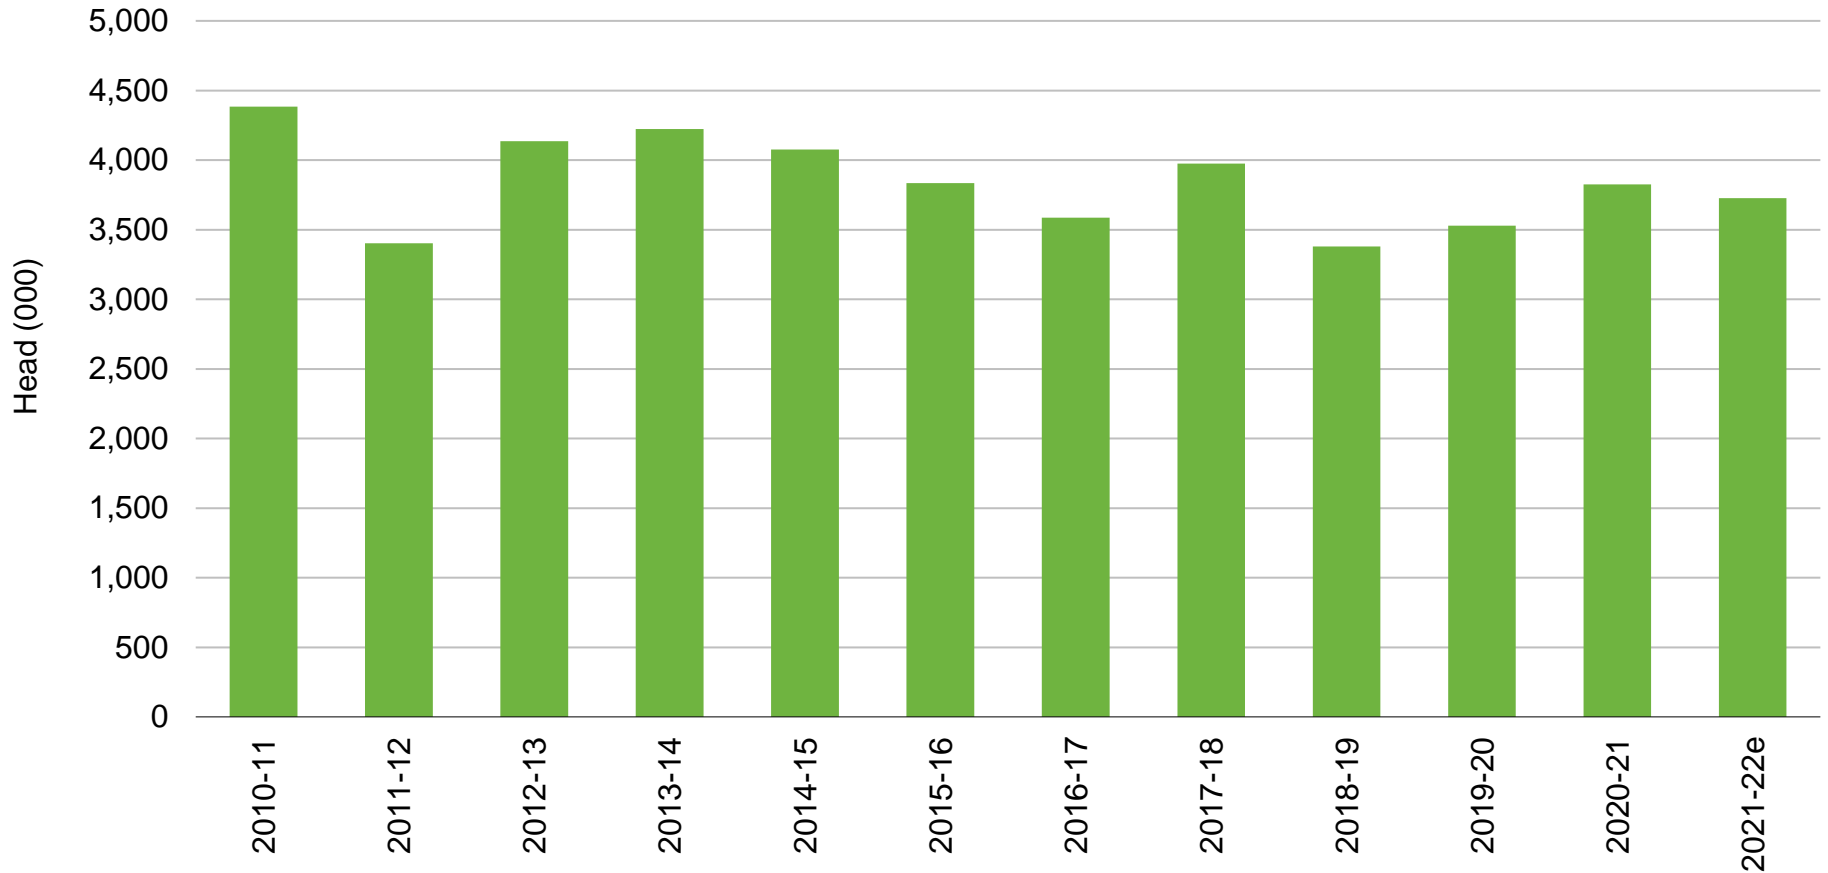

Export Mutton Slaughter

New Zealand - Year Ending September

e estimate | Source: Beef + Lamb New Zealand Economic Service | Statistics New Zealand