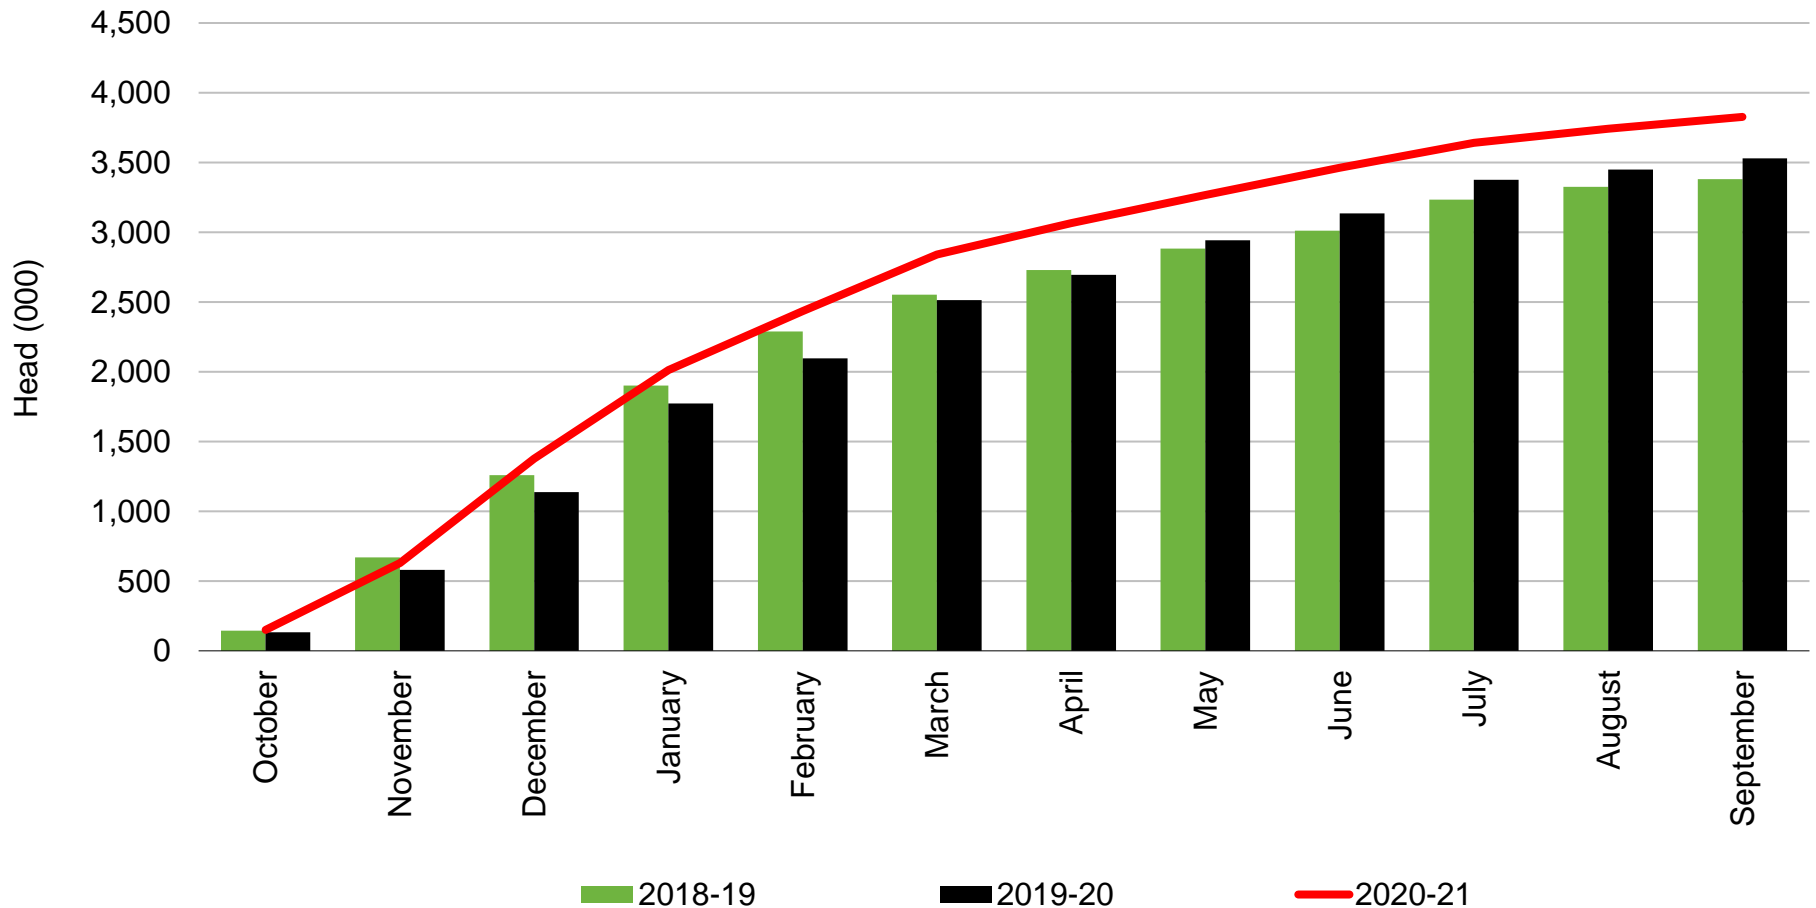

Mutton Slaughter

New Zealand – Export Approved

Source: Beef + Lamb New Zealand Economic Service | New Zealand Meat Board