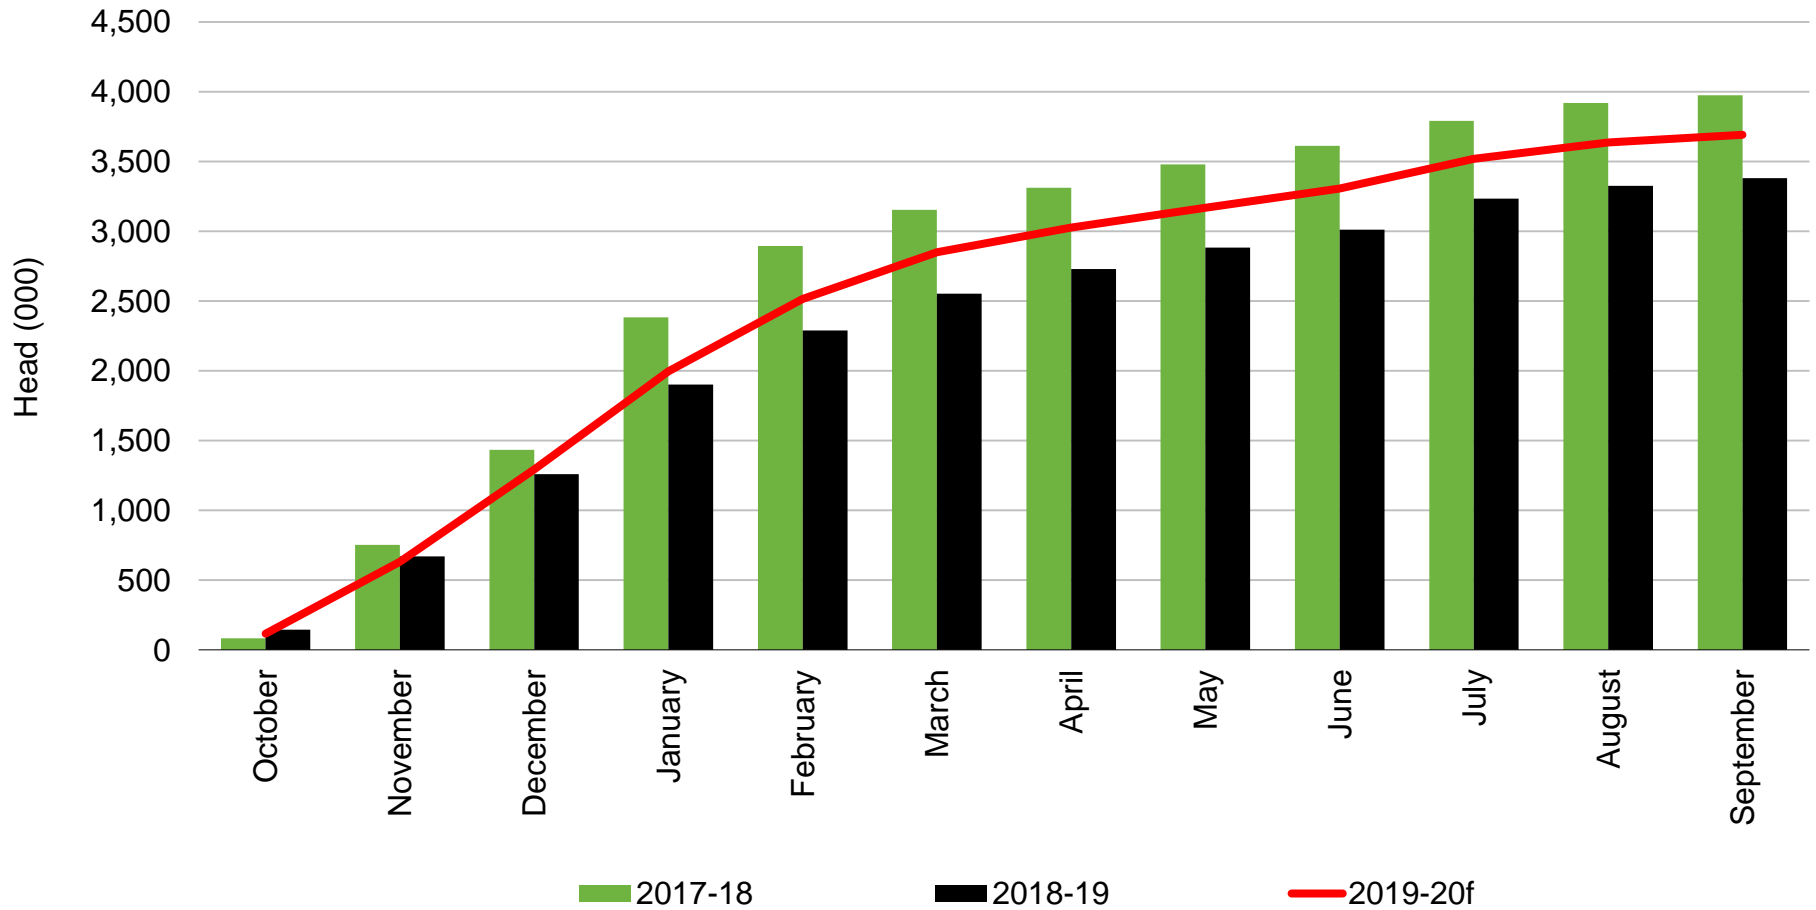

Mutton Slaughter

New Zealand – Export Approved

Source: Beef + Lamb New Zealand Economic Service | New Zealand Meat Board