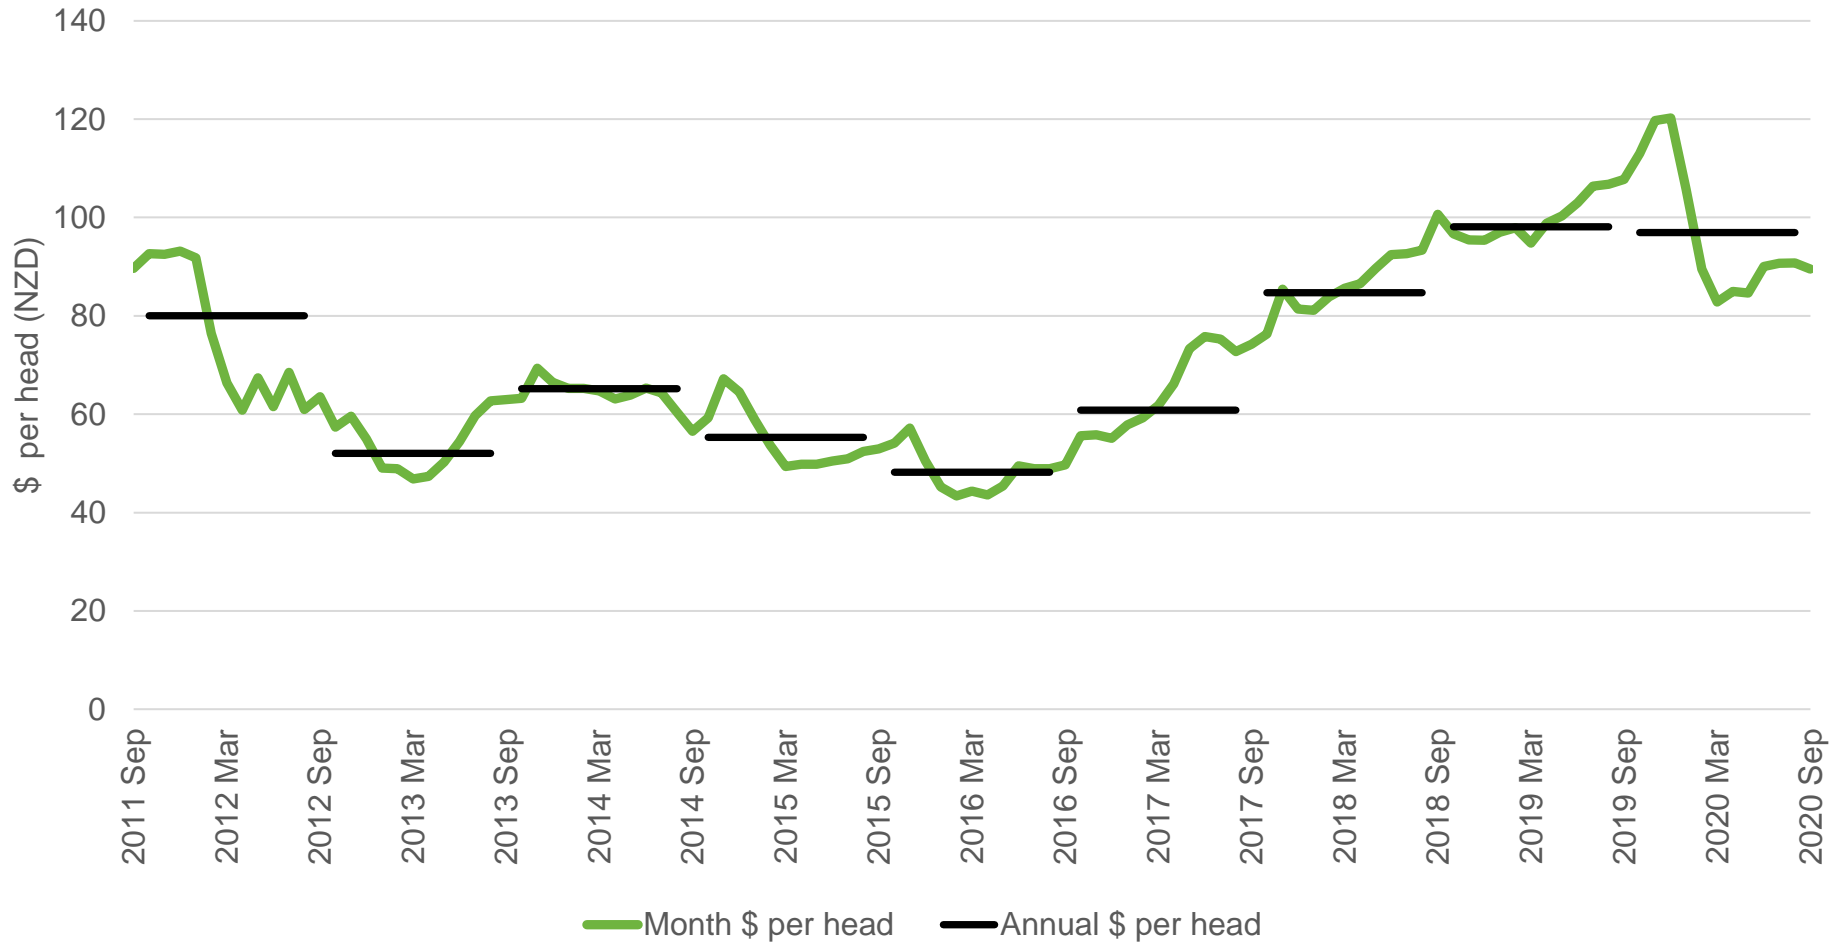

Mutton Price

New Zealand – MX1 Grade

Source: Beef + Lamb New Zealand Economic Service