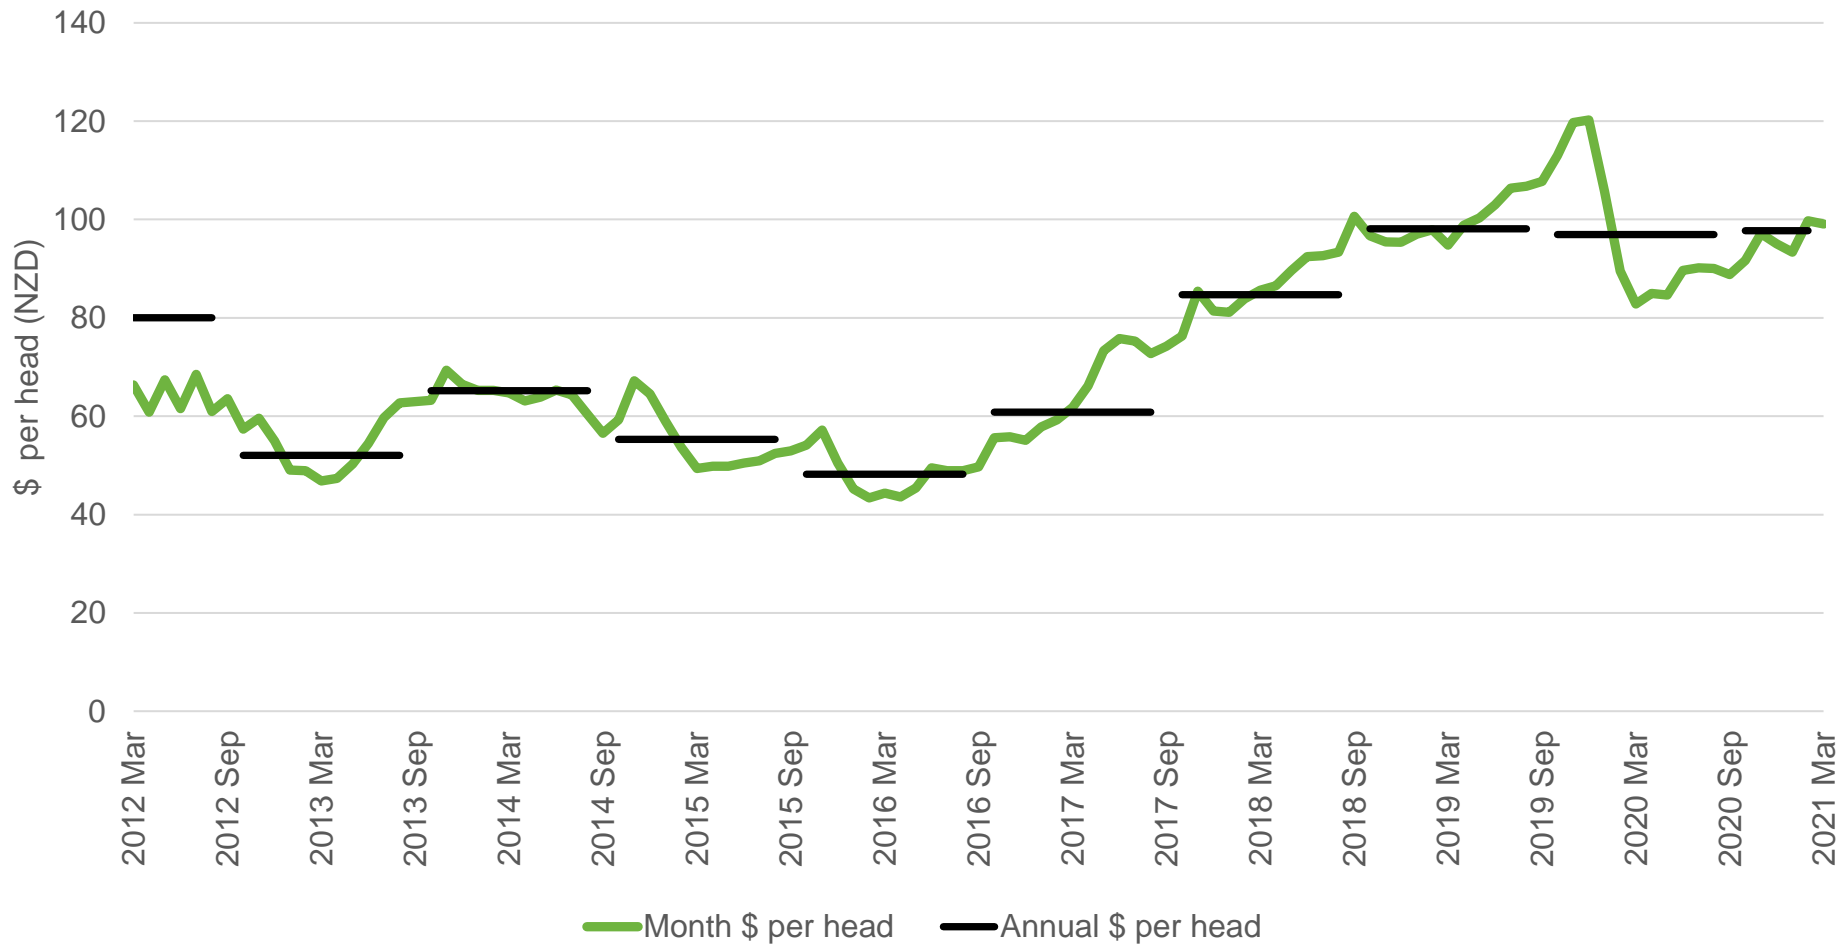

Mutton Price

New Zealand – MX1 Grade

Source: Beef + Lamb New Zealand Economic Service