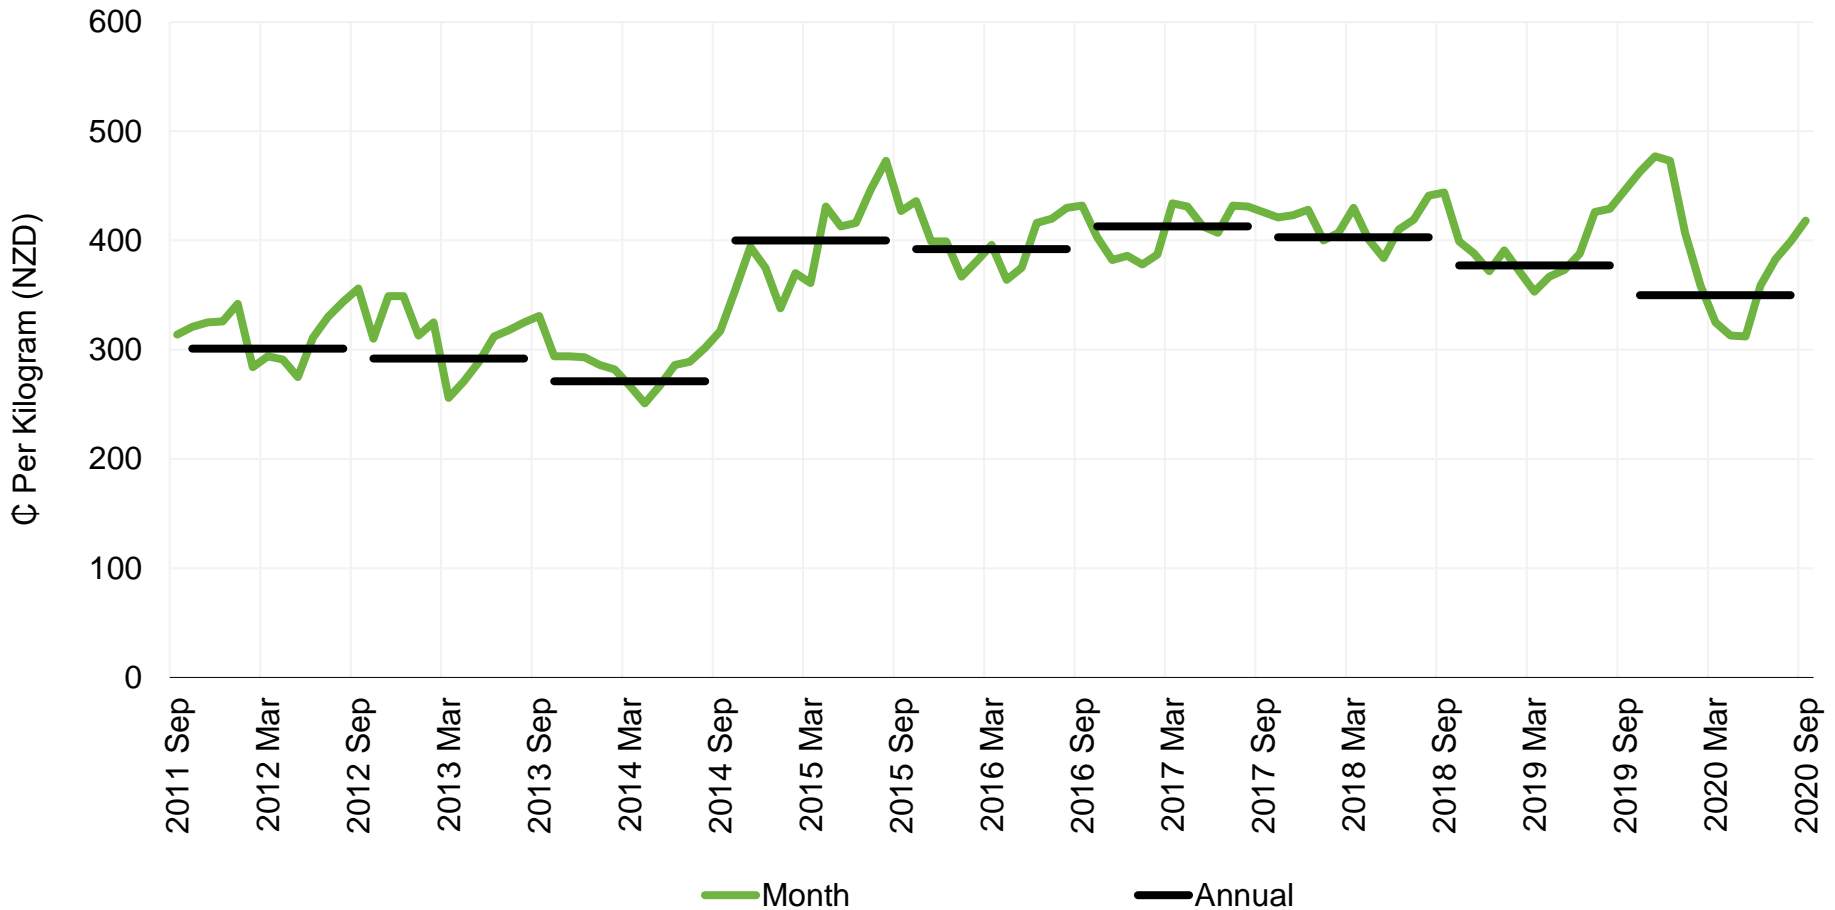

# Cow Price

## New Zealand – M Grade (170 – 195kg)

Source: Beef + Lamb New Zealand Economic Service