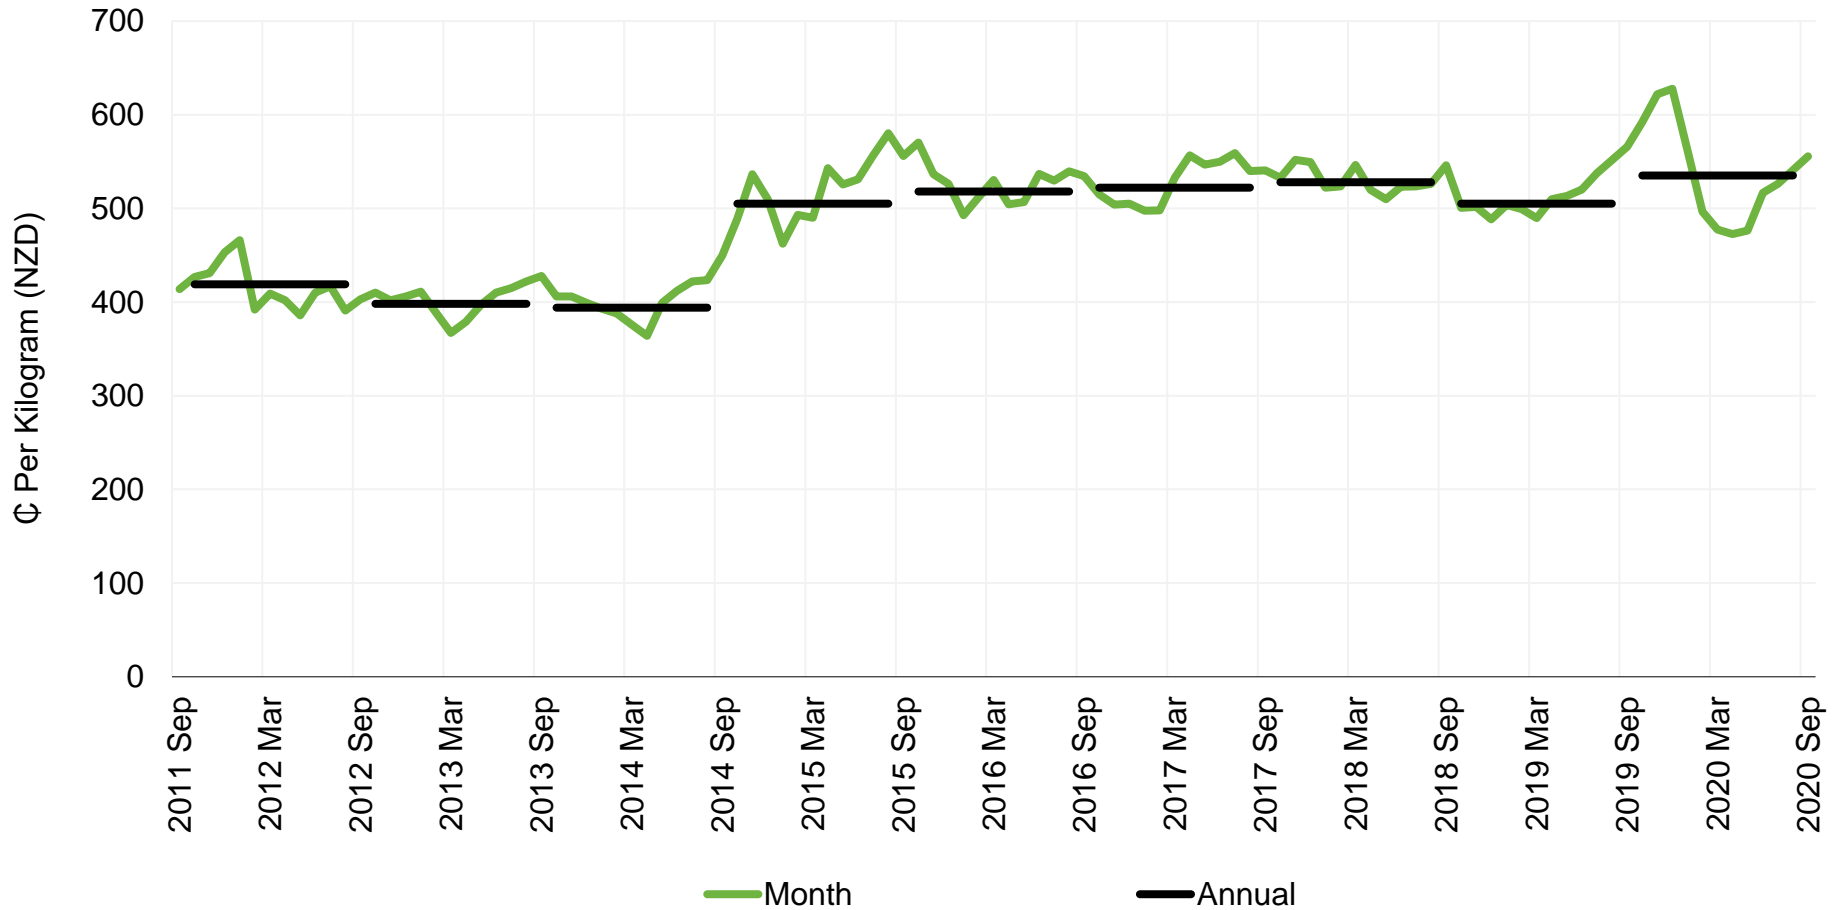

Bull Price

New Zealand – M Grade (270 – 295kg)

Source: Beef + Lamb New Zealand Economic Service