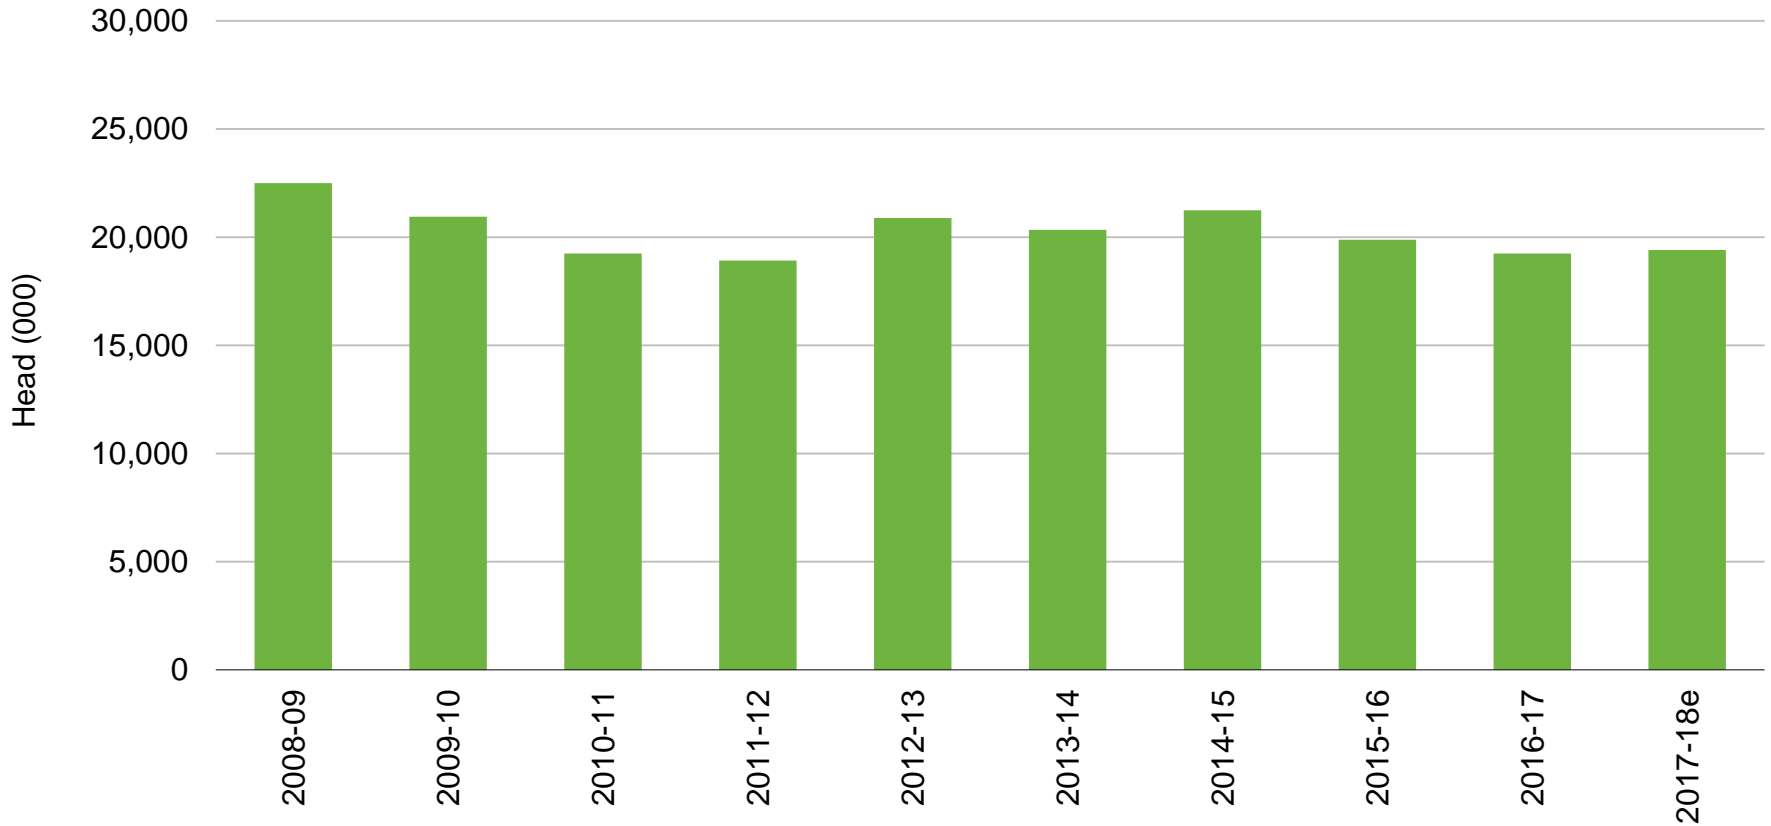

Export Lamb Slaughter

New Zealand - Year Ending September

e estimate | Source: Beef + Lamb New Zealand Economic Service | Statistics New Zealand