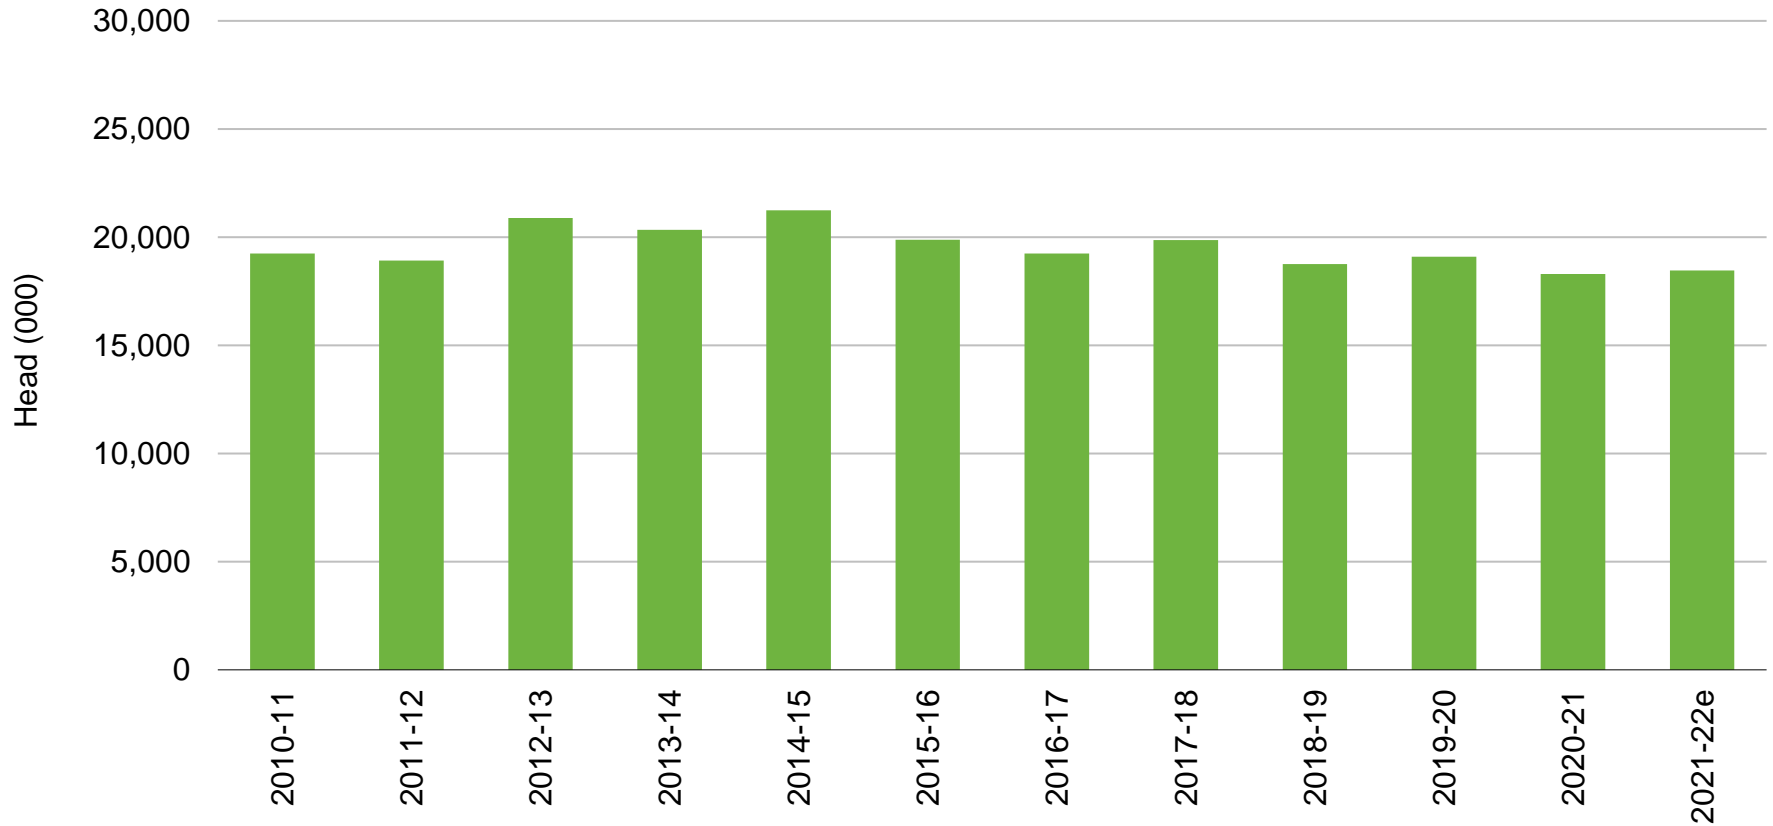

Export Lamb Slaughter

New Zealand - Year Ending September

e estimate | Source: Beef + Lamb New Zealand Economic Service | Statistics New Zealand