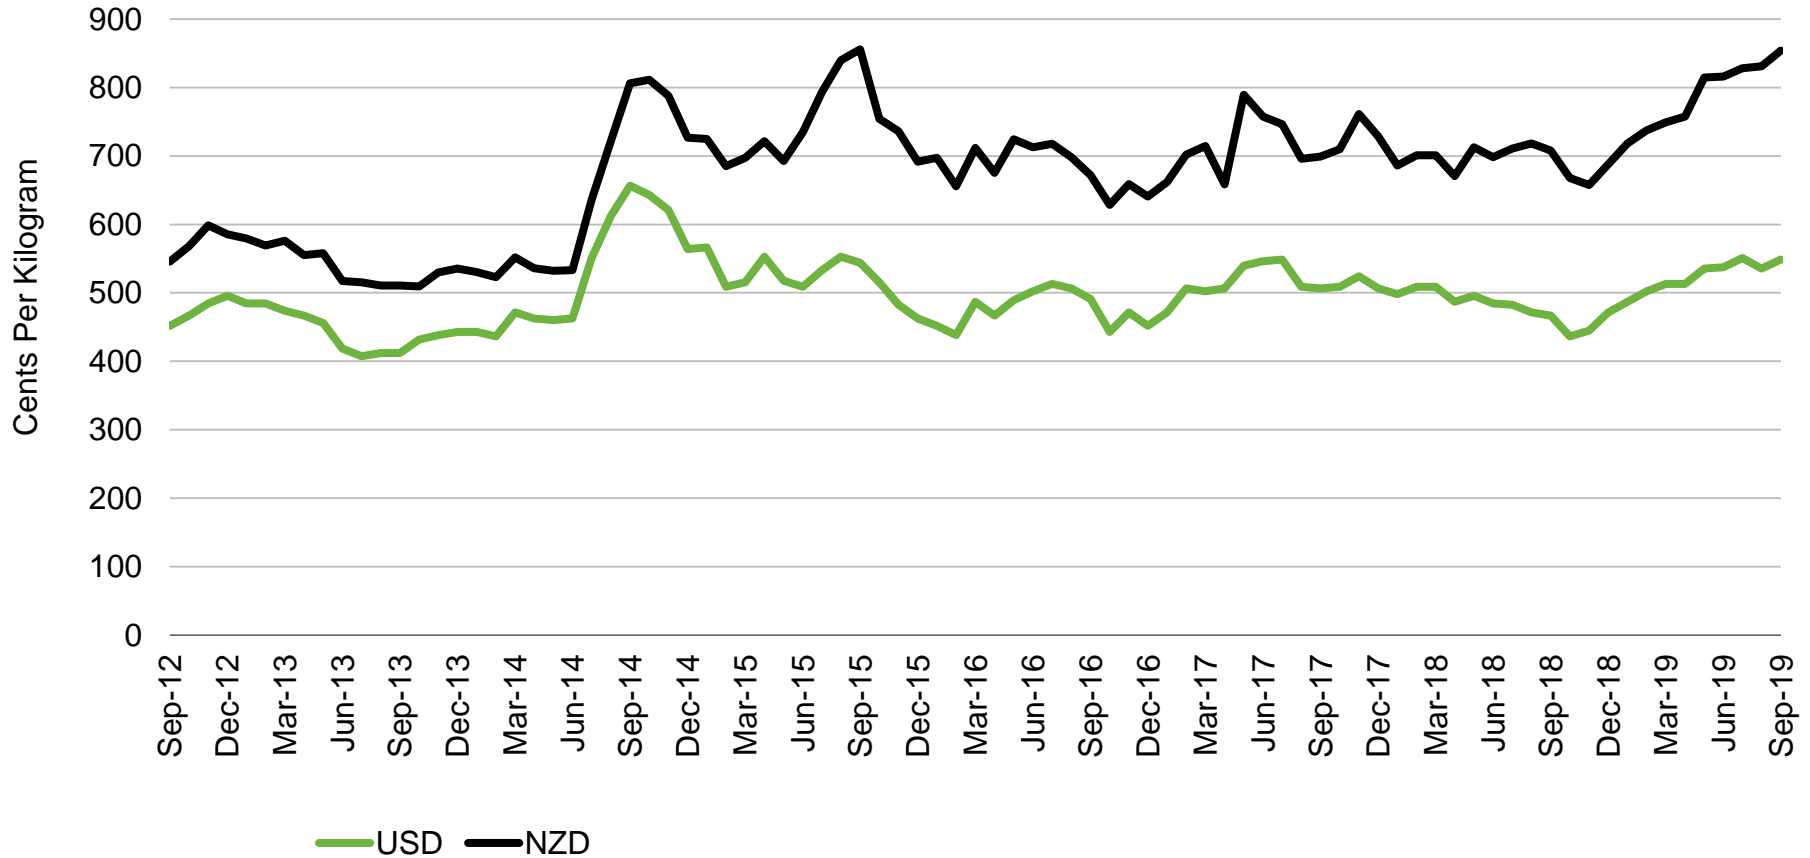

Beef Import Values United States

Nominal Terms – Frozen Bull 95CL (CIF)

Source: Beef + Lamb New Zealand Economic Service