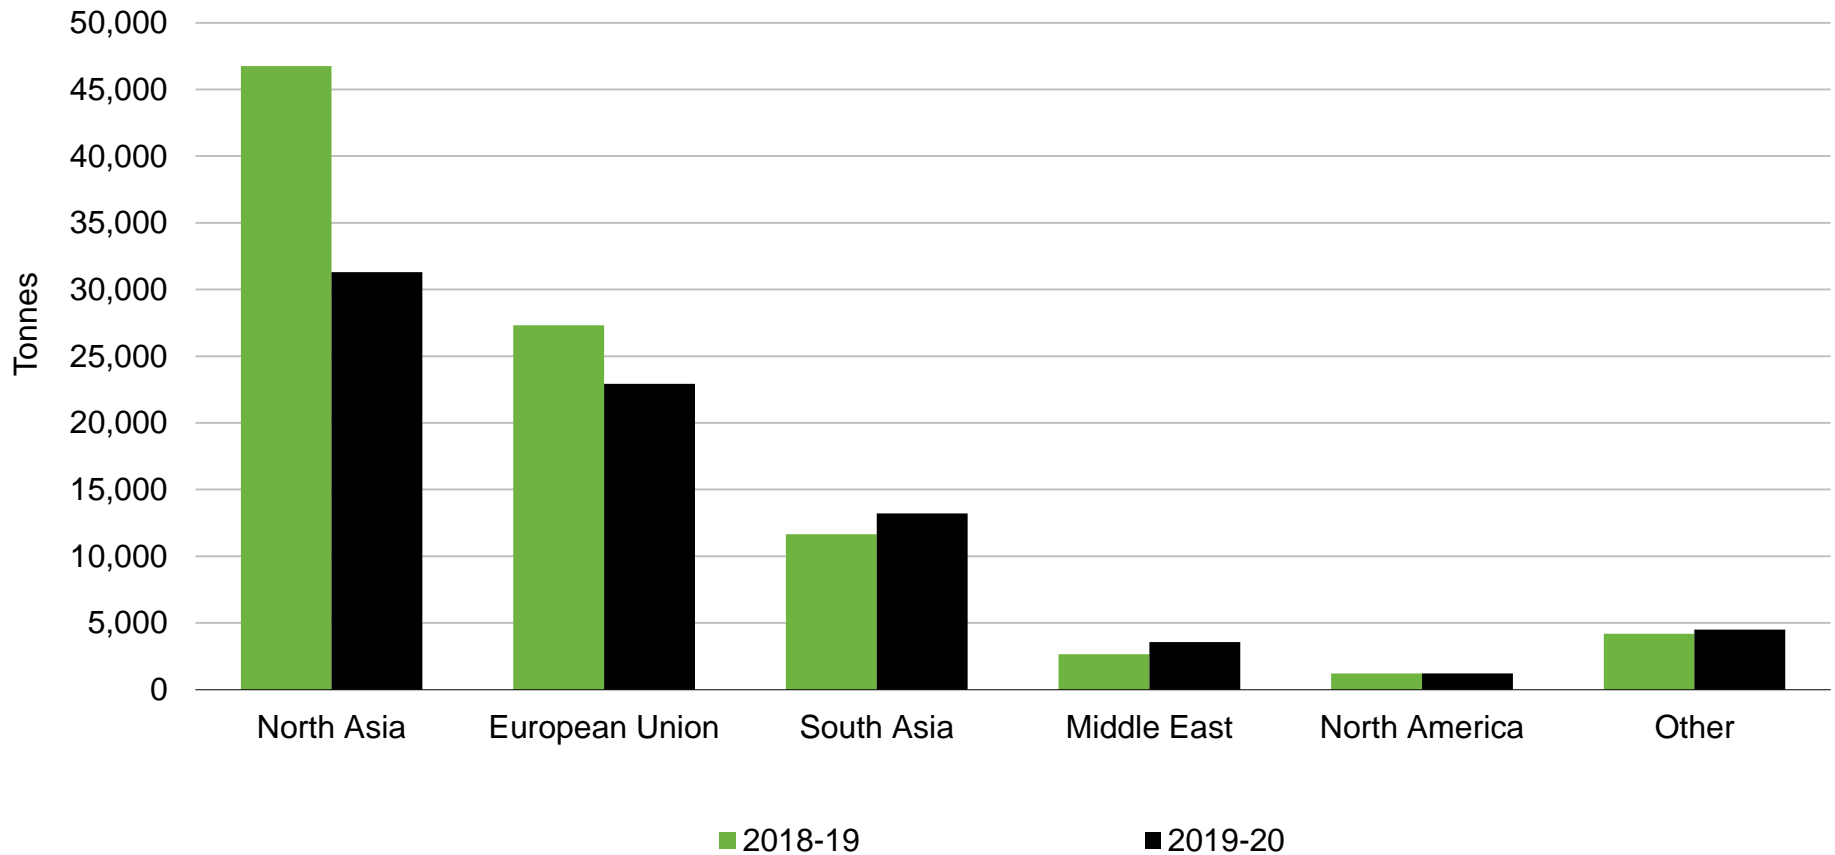

Wool Exports by Region

Clean Equivalent – Year End 30 June (July to June)

Source: Beef + Lamb New Zealand Economic Service | Statistics New Zealand