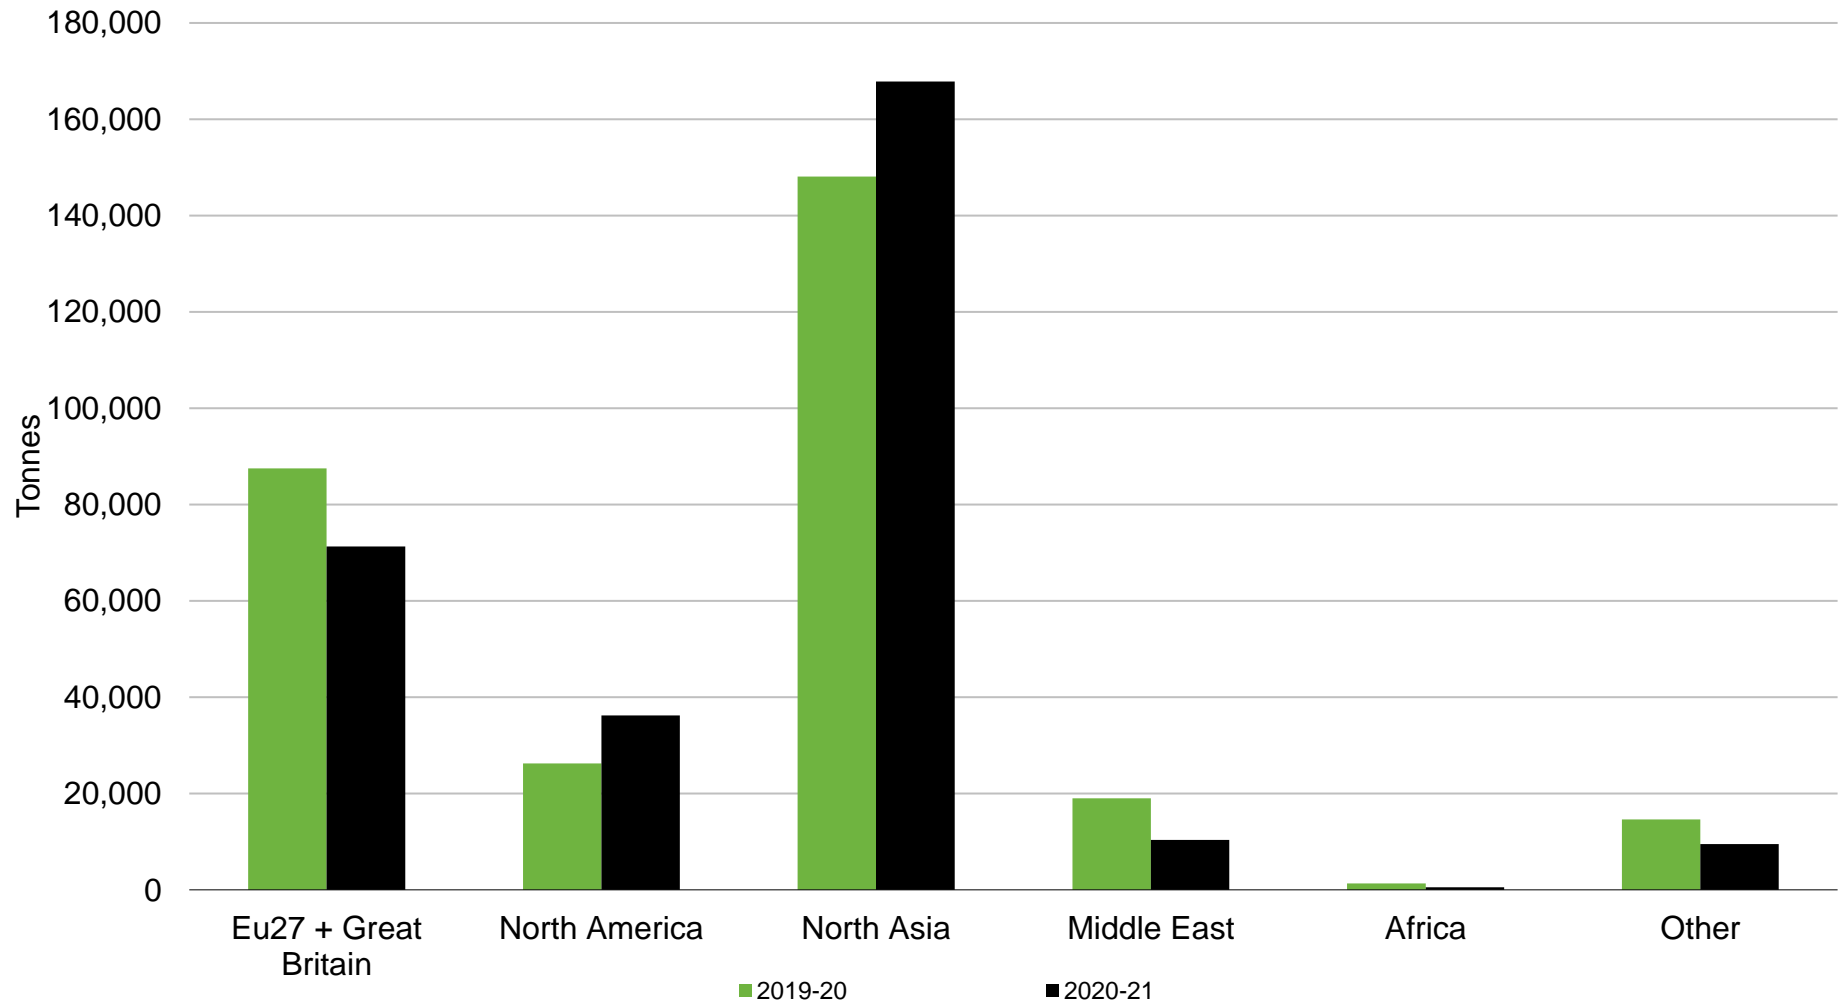

Lamb Exports by Region

New Zealand - Year Ending September (Oct to Sep)

Source: Beef + Lamb New Zealand Economic Service | New Zealand Meat Board