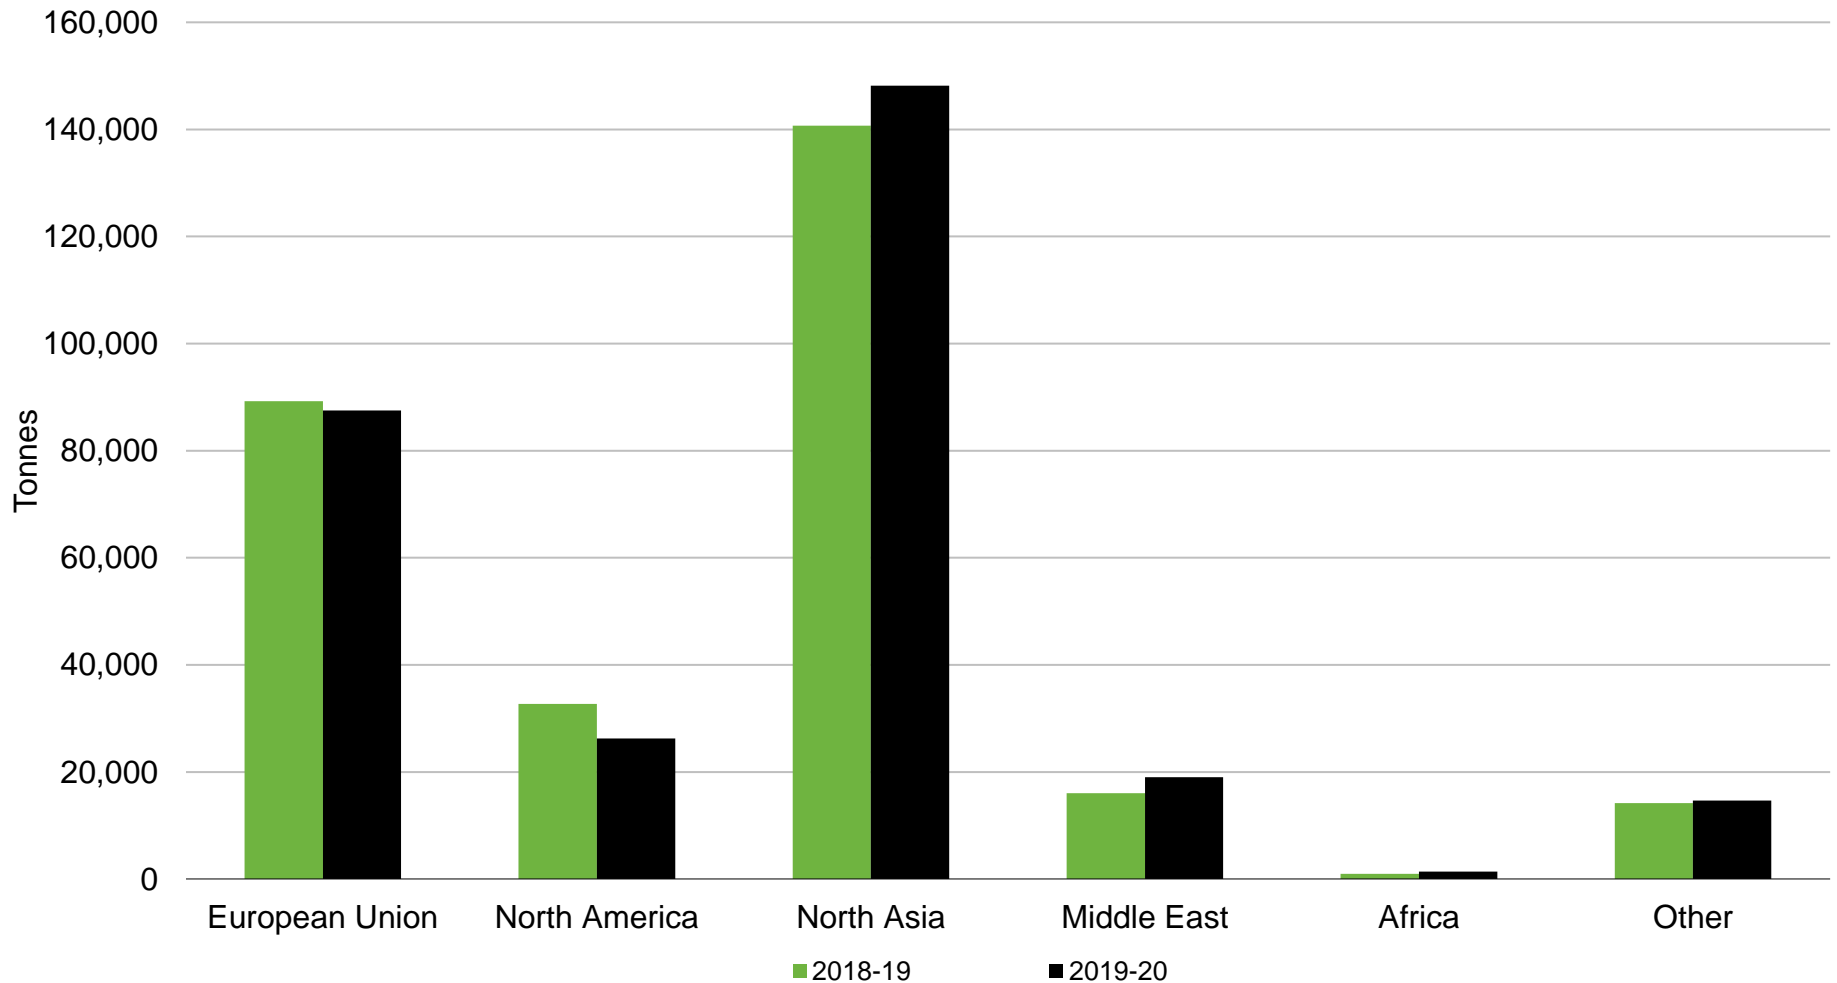

# Lamb Exports by Region

## New Zealand - Year Ending September (Oct to Sep)

Source: Beef + Lamb New Zealand Economic Service | New Zealand Meat Board