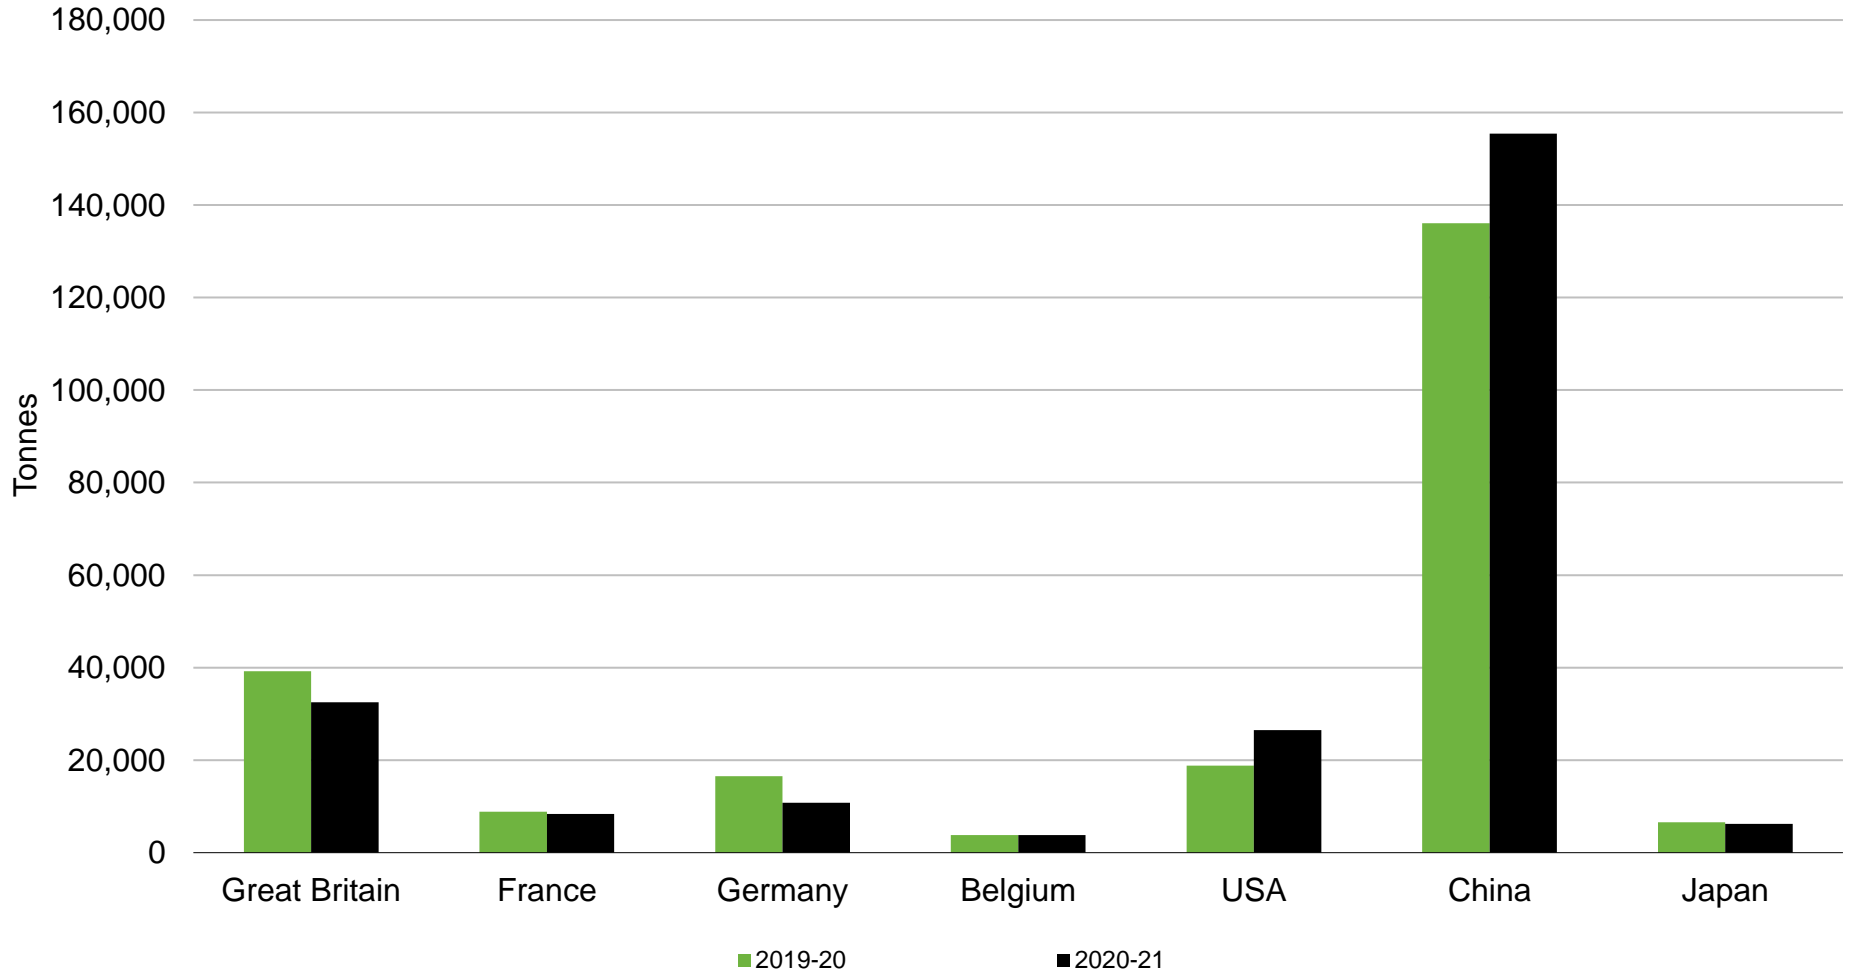

# Lamb Exports by Country

## New Zealand - Year Ending September (Oct to Sep)

Source: Beef + Lamb New Zealand Economic Service | New Zealand Meat Board