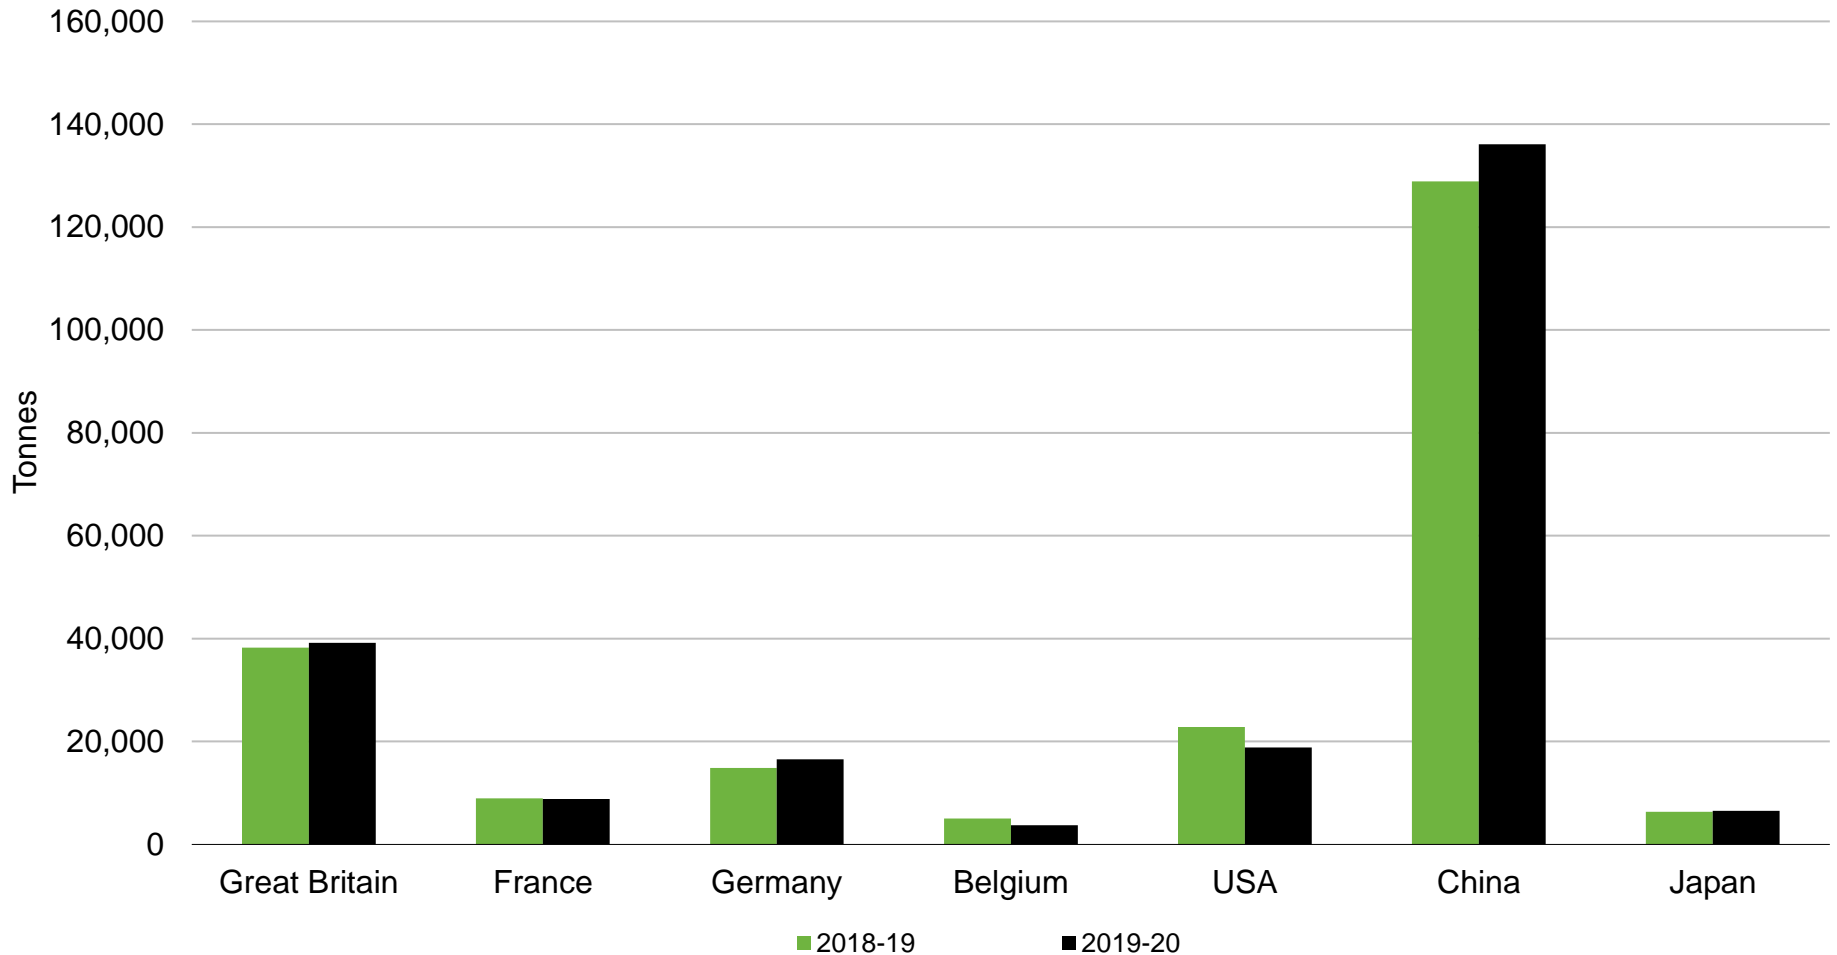

Lamb Exports by Country

New Zealand - Year Ending September (Oct to Sep)

Source: Beef + Lamb New Zealand Economic Service | New Zealand Meat Board