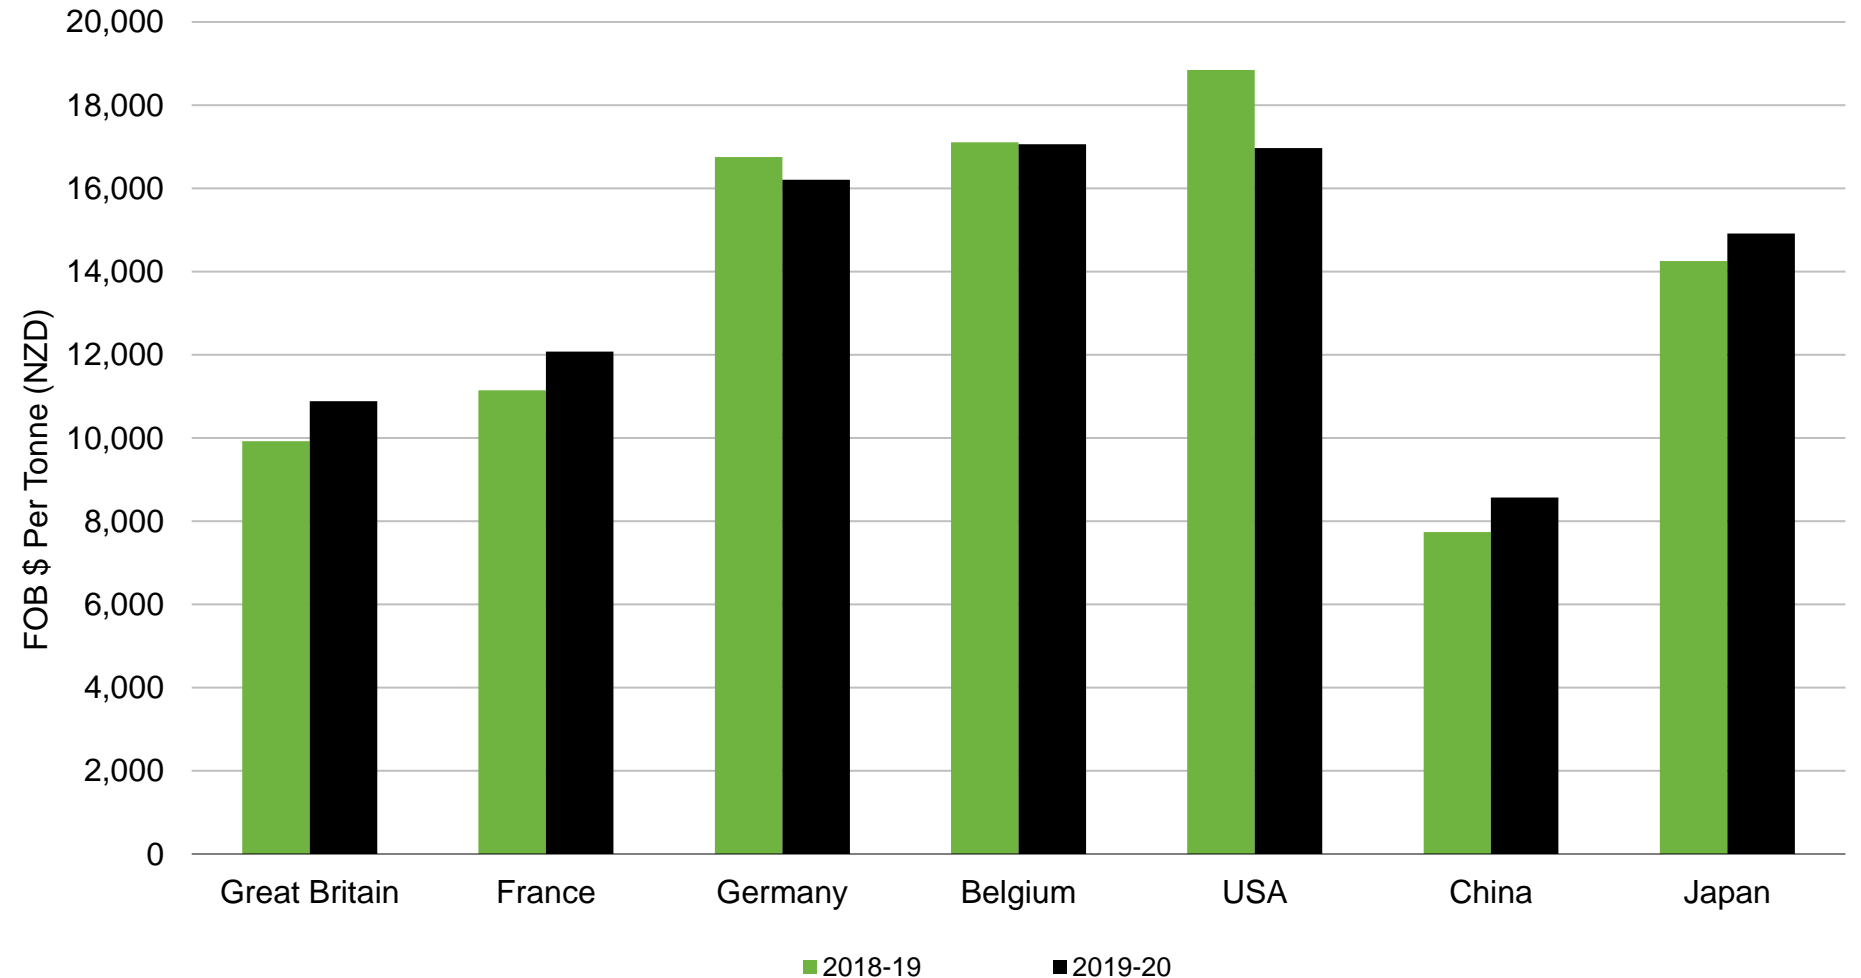

Lamb Exports by Country

New Zealand - Year Ending September (Oct to Sep)

Source: Beef + Lamb New Zealand Economic Service | New Zealand Meat Board