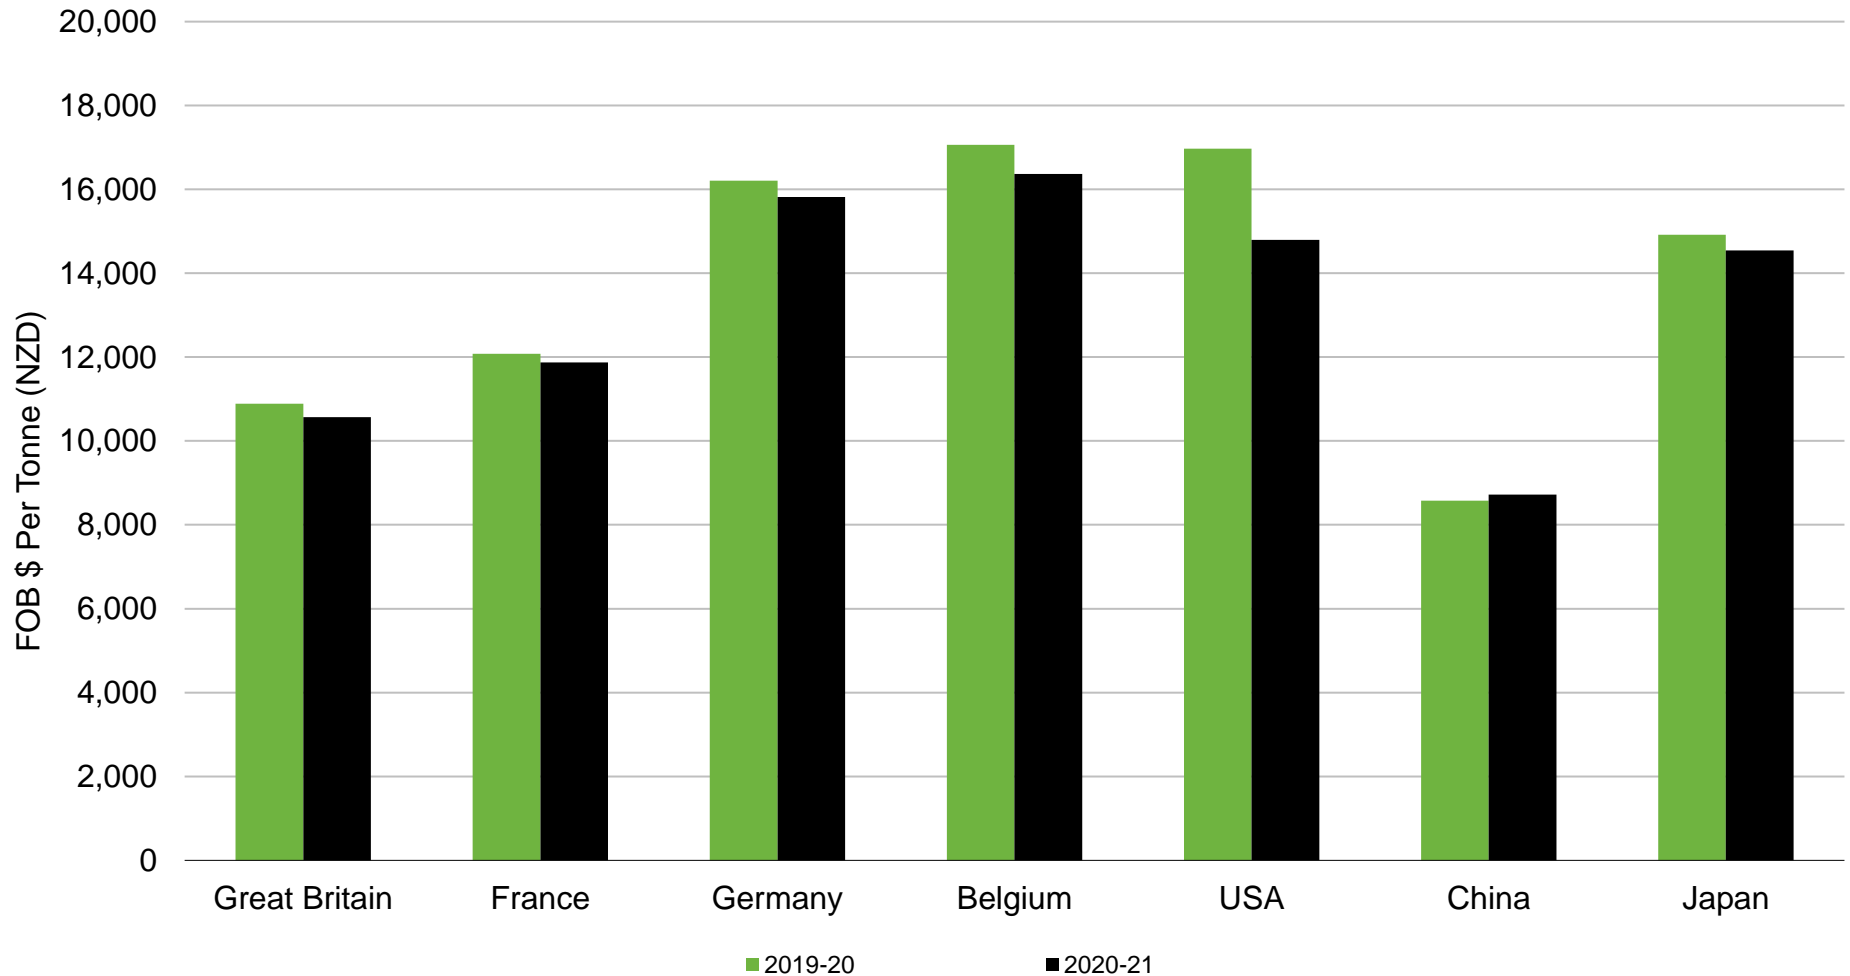

Lamb Exports by Country

New Zealand - Year Ending September (Oct to Sep)

Source: Beef + Lamb New Zealand Economic Service | New Zealand Meat Board