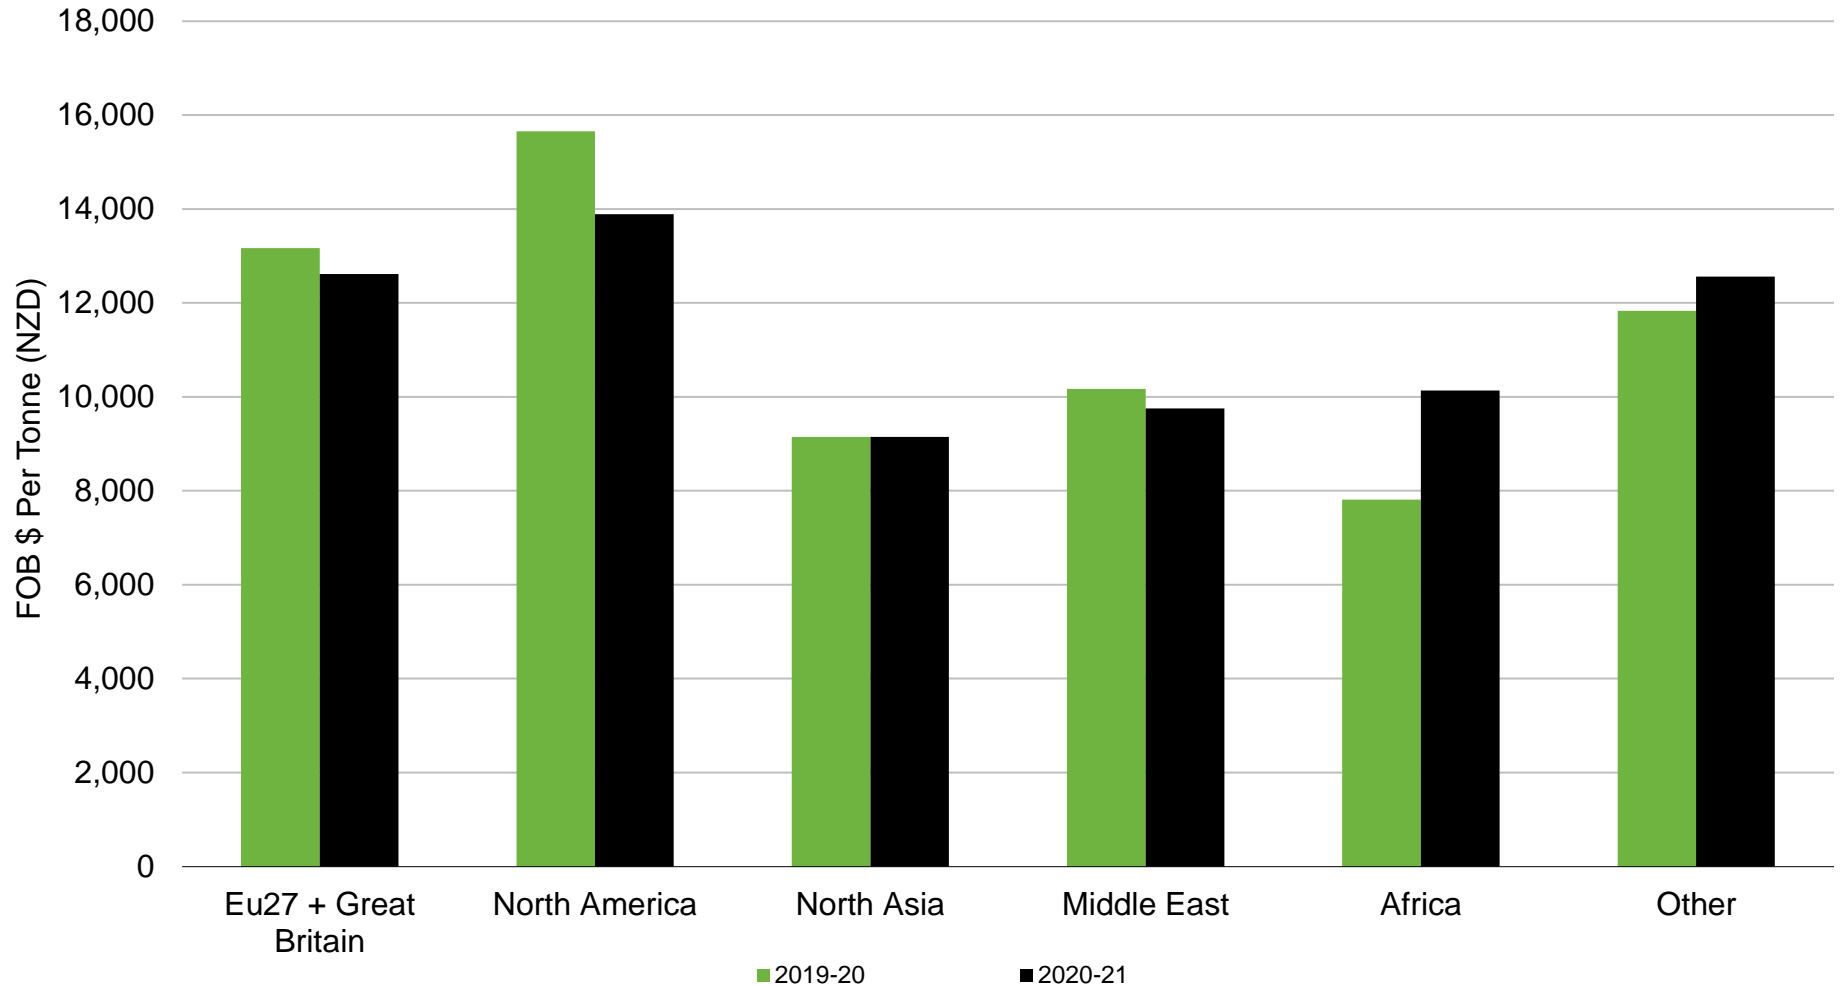

Lamb Exports by Region

New Zealand - Year Ending September (Oct to Sep)

Source: Beef + Lamb New Zealand Economic Service | New Zealand Meat Board