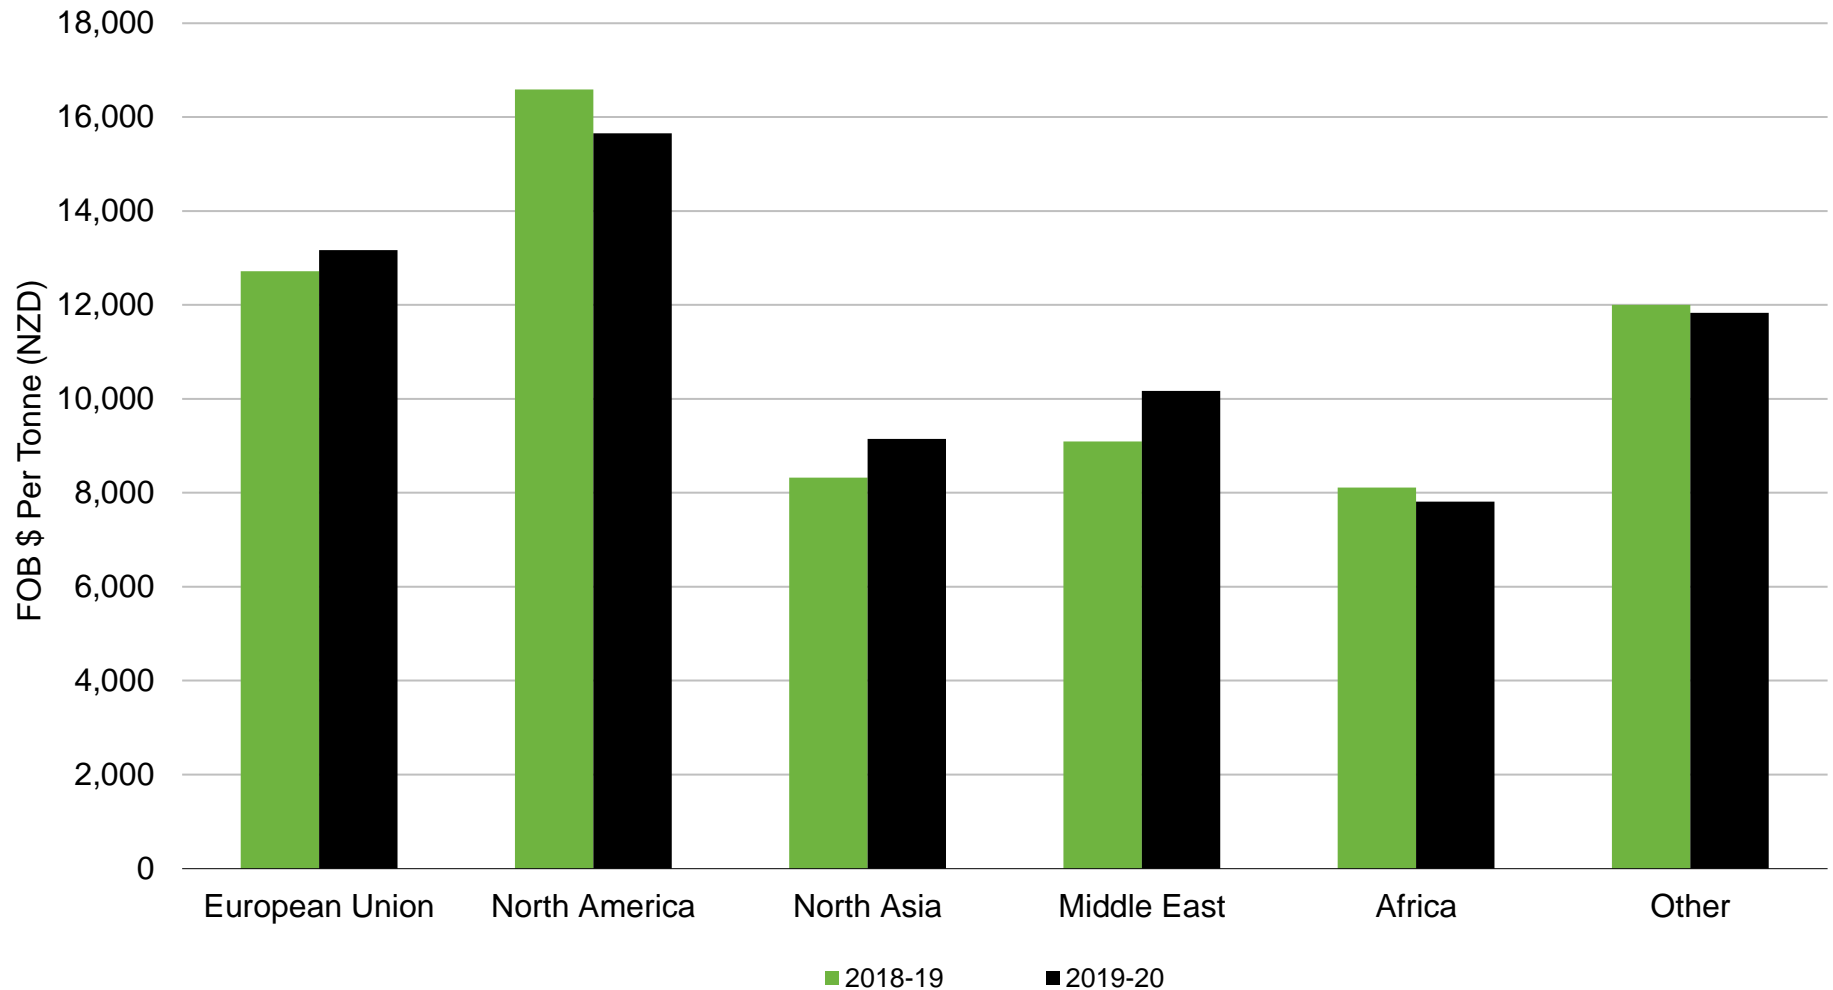

Lamb Exports by Region

New Zealand - Year Ending September (Oct to Sep)

Source: Beef + Lamb New Zealand Economic Service | New Zealand Meat Board