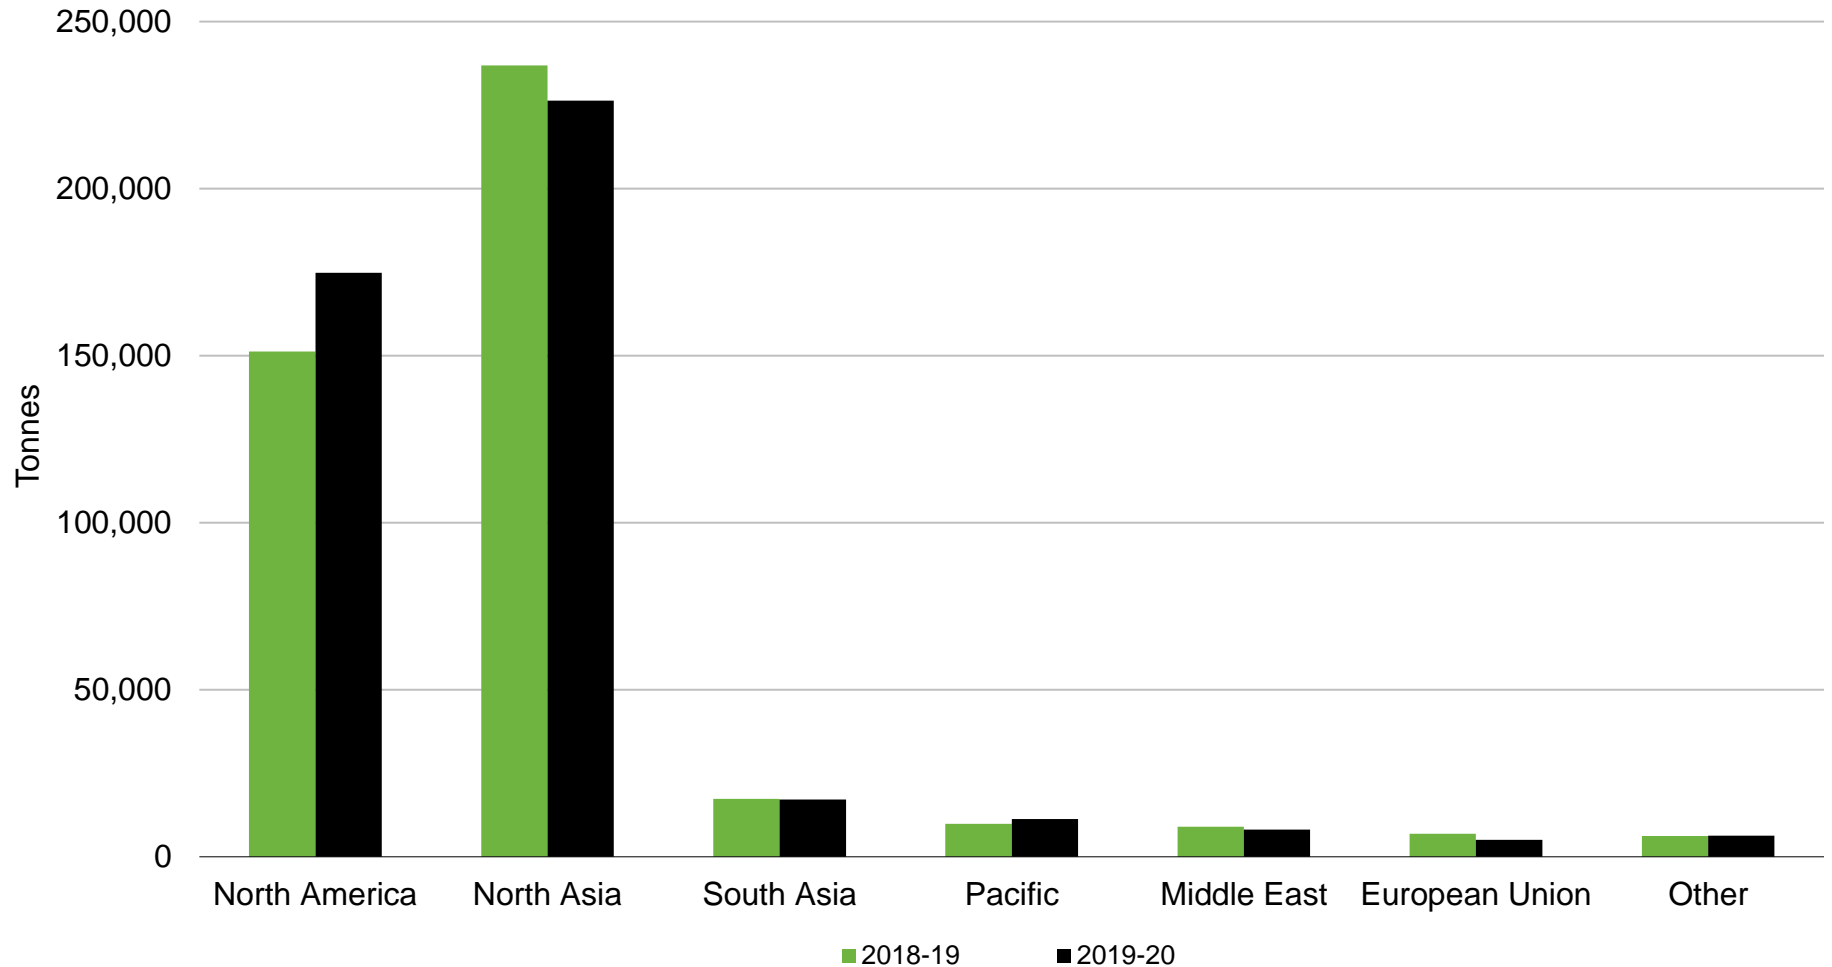

Beef Exports by Region

New Zealand - Year Ending September (Oct to Sep)

Source: Beef + Lamb New Zealand Economic Service | New Zealand Meat Board