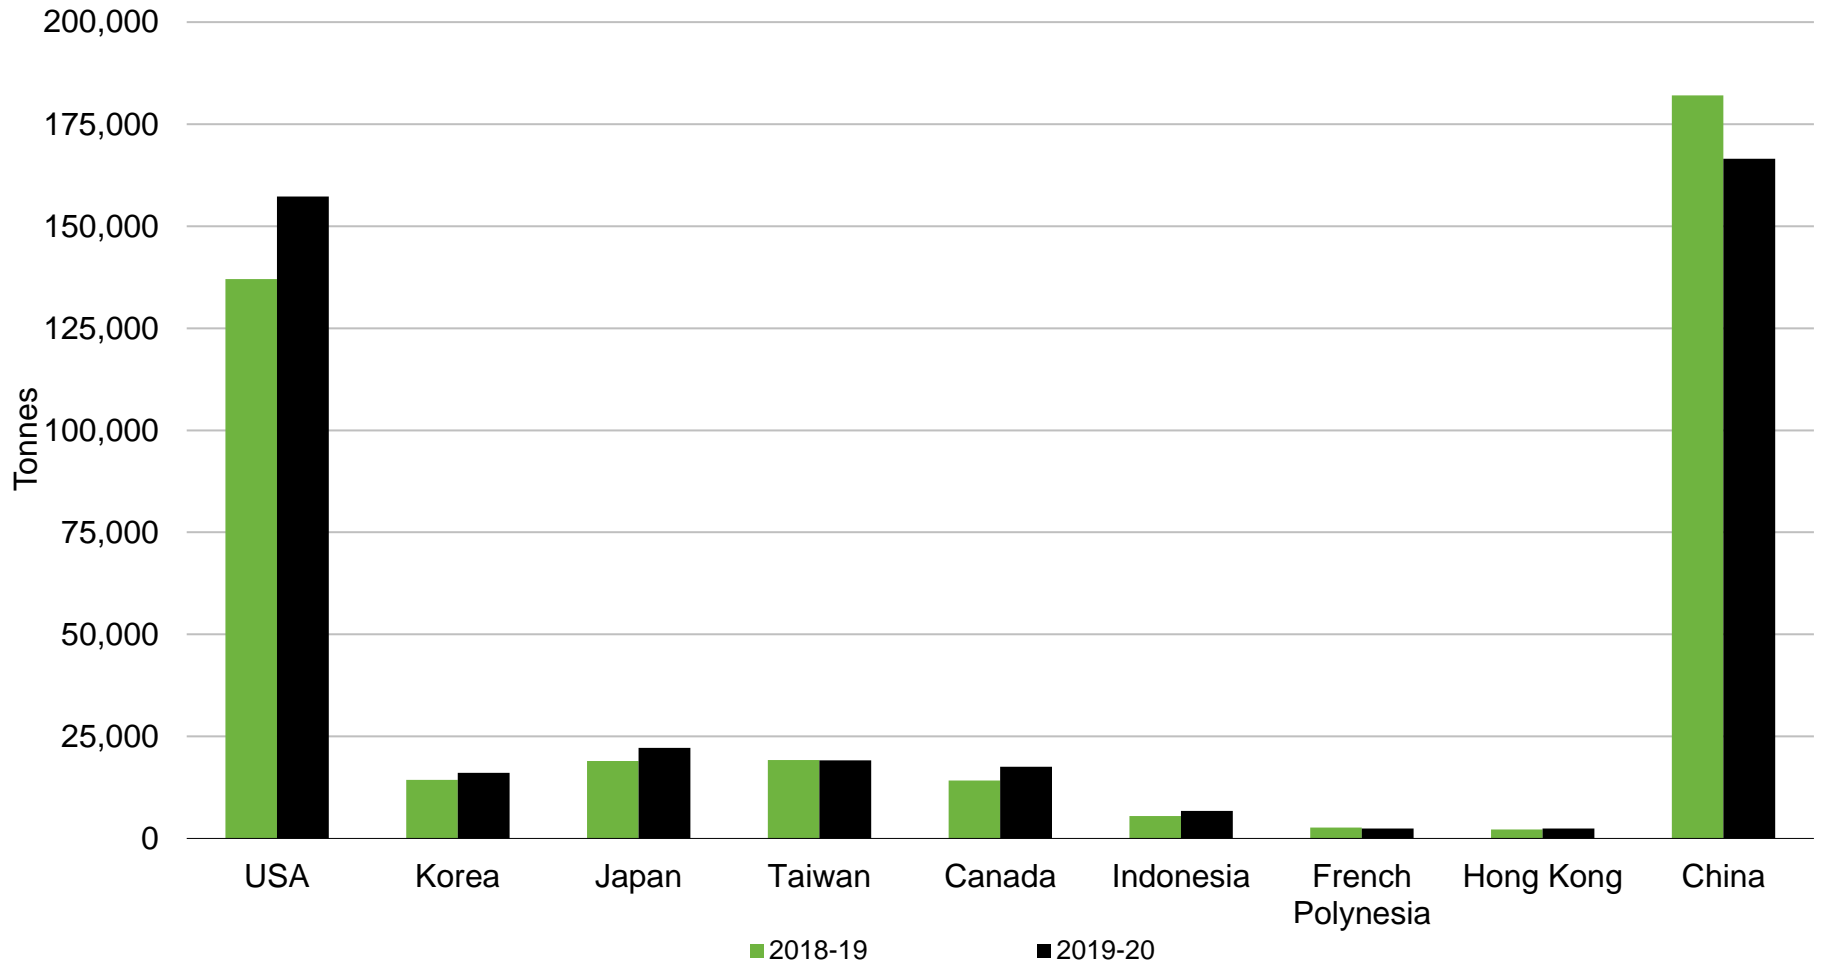

Beef Exports by Country

New Zealand - Year Ending September (Oct to Sep)

Source: Beef + Lamb New Zealand Economic Service | New Zealand Meat Board