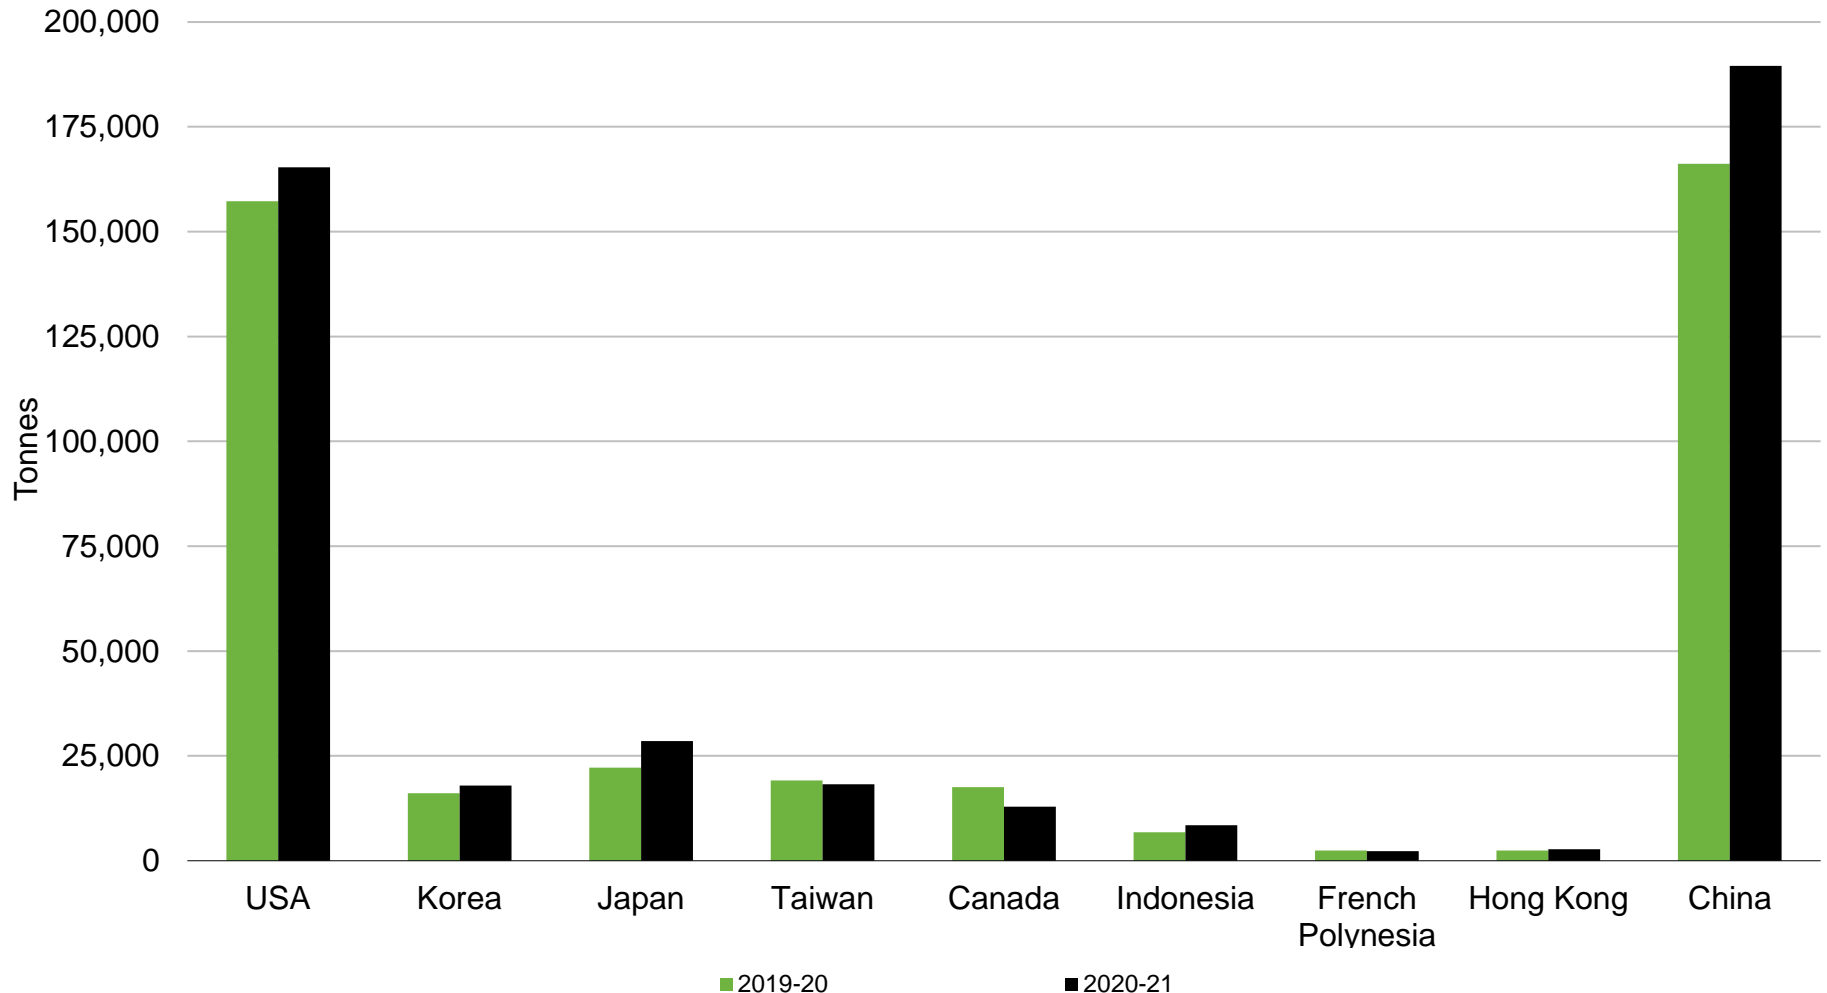

# Beef Exports by Country

## New Zealand - Year Ending September (Oct to Sep)

Source: Beef + Lamb New Zealand Economic Service | New Zealand Meat Board