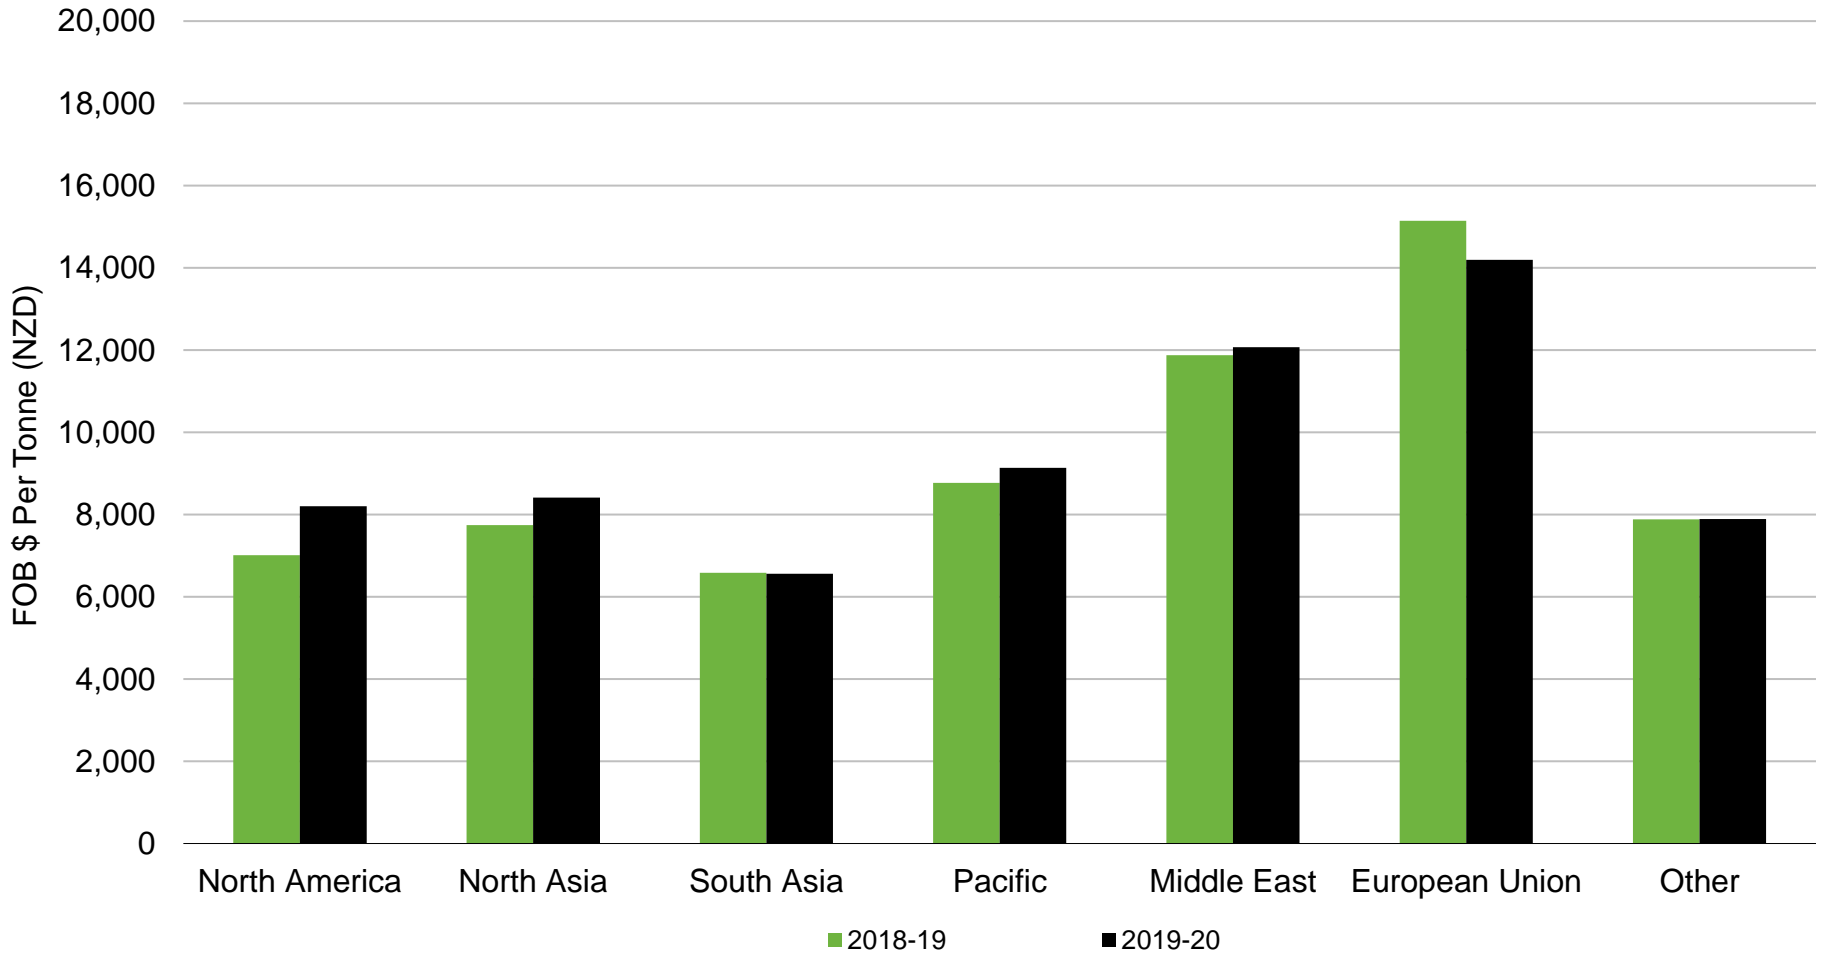

# Beef Exports by Region

## New Zealand - Year Ending September (Oct to Sep)

Source: Beef + Lamb New Zealand Economic Service | New Zealand Meat Board