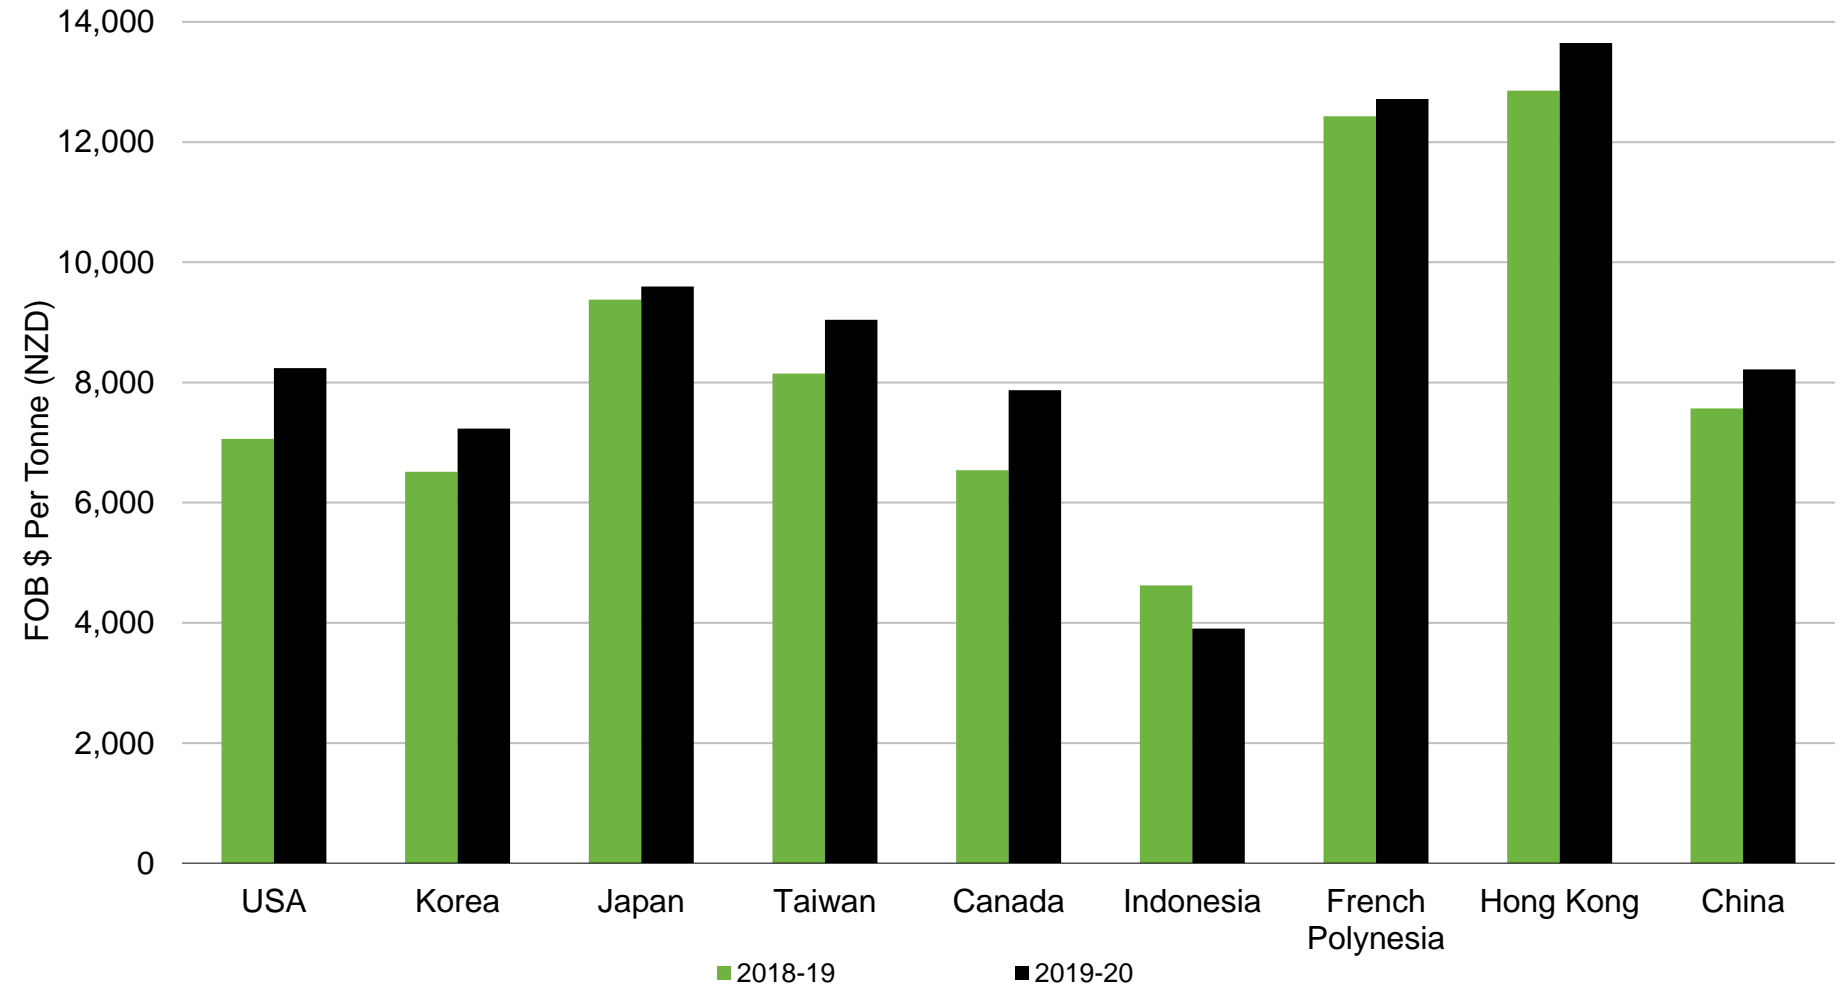

Beef Exports by Country

New Zealand - Year Ending September (Oct to Sep)

Source: Beef + Lamb New Zealand Economic Service | New Zealand Meat Board