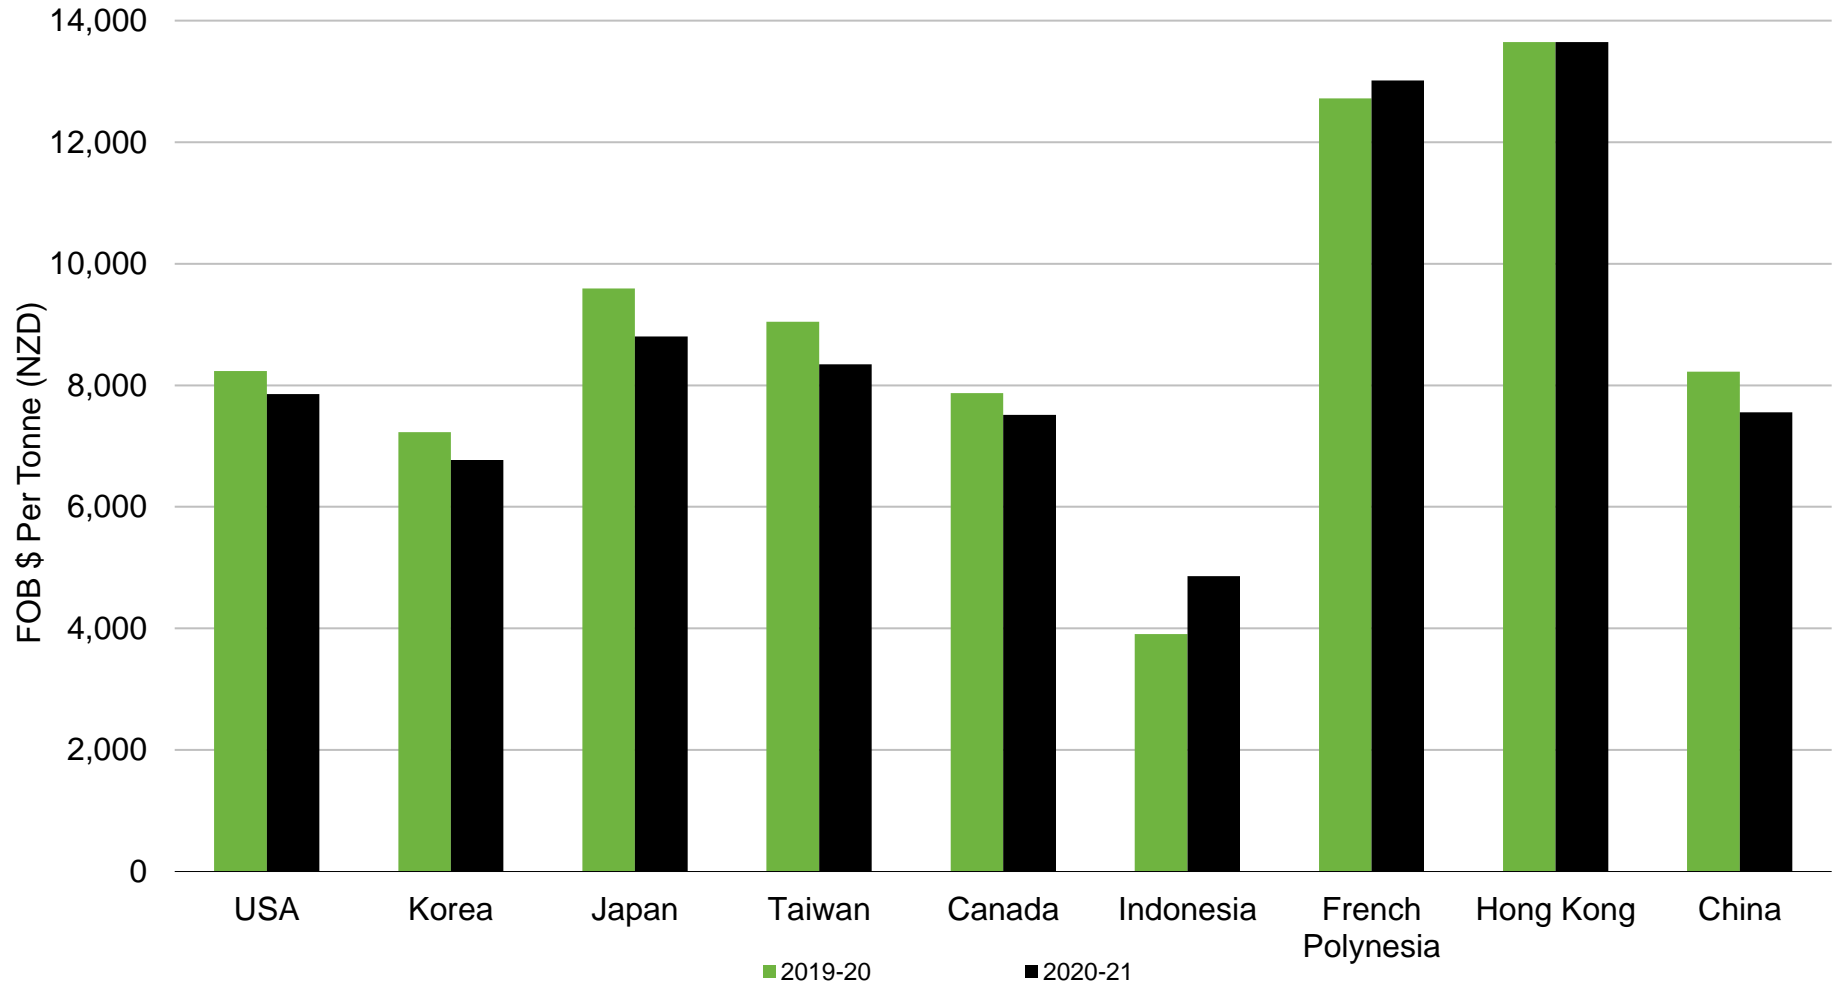

Beef Exports by Country

New Zealand - Year Ending September (Oct to Sep)

Source: Beef + Lamb New Zealand Economic Service | New Zealand Meat Board