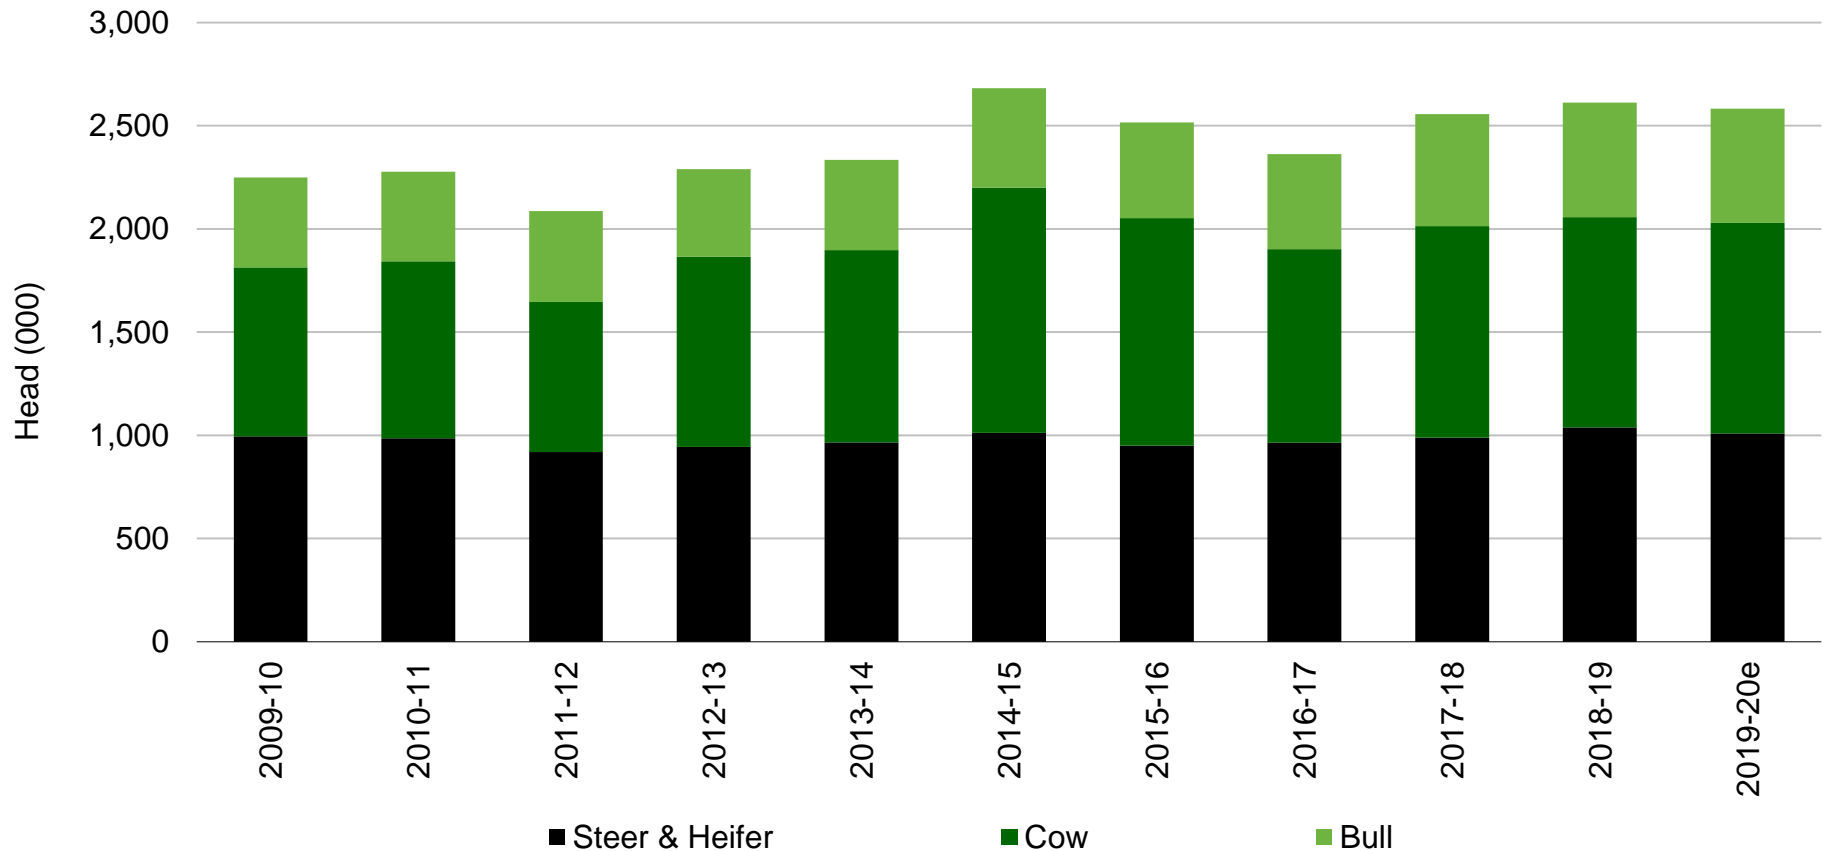

# Export Cattle Slaughter

## New Zealand - Year Ending September

e estimate | Source: Beef + Lamb New Zealand Economic Service | New Zealand Meat Board