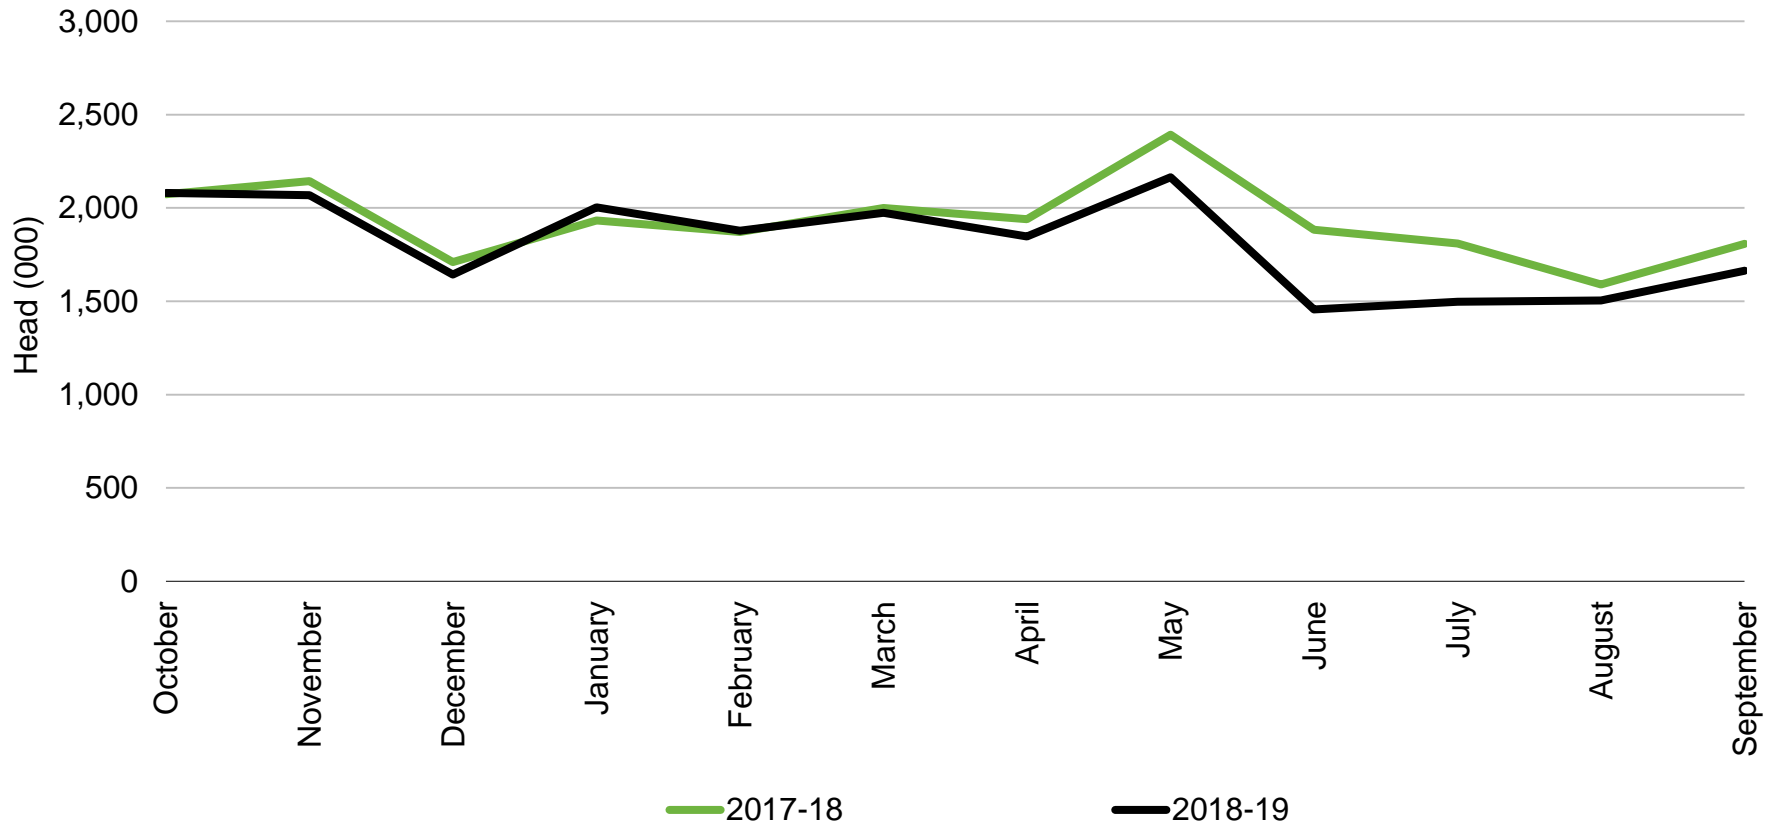

Lamb Slaughter Australia

Source: Beef + Lamb New Zealand Economic Service | Australian Bureau of Statistics