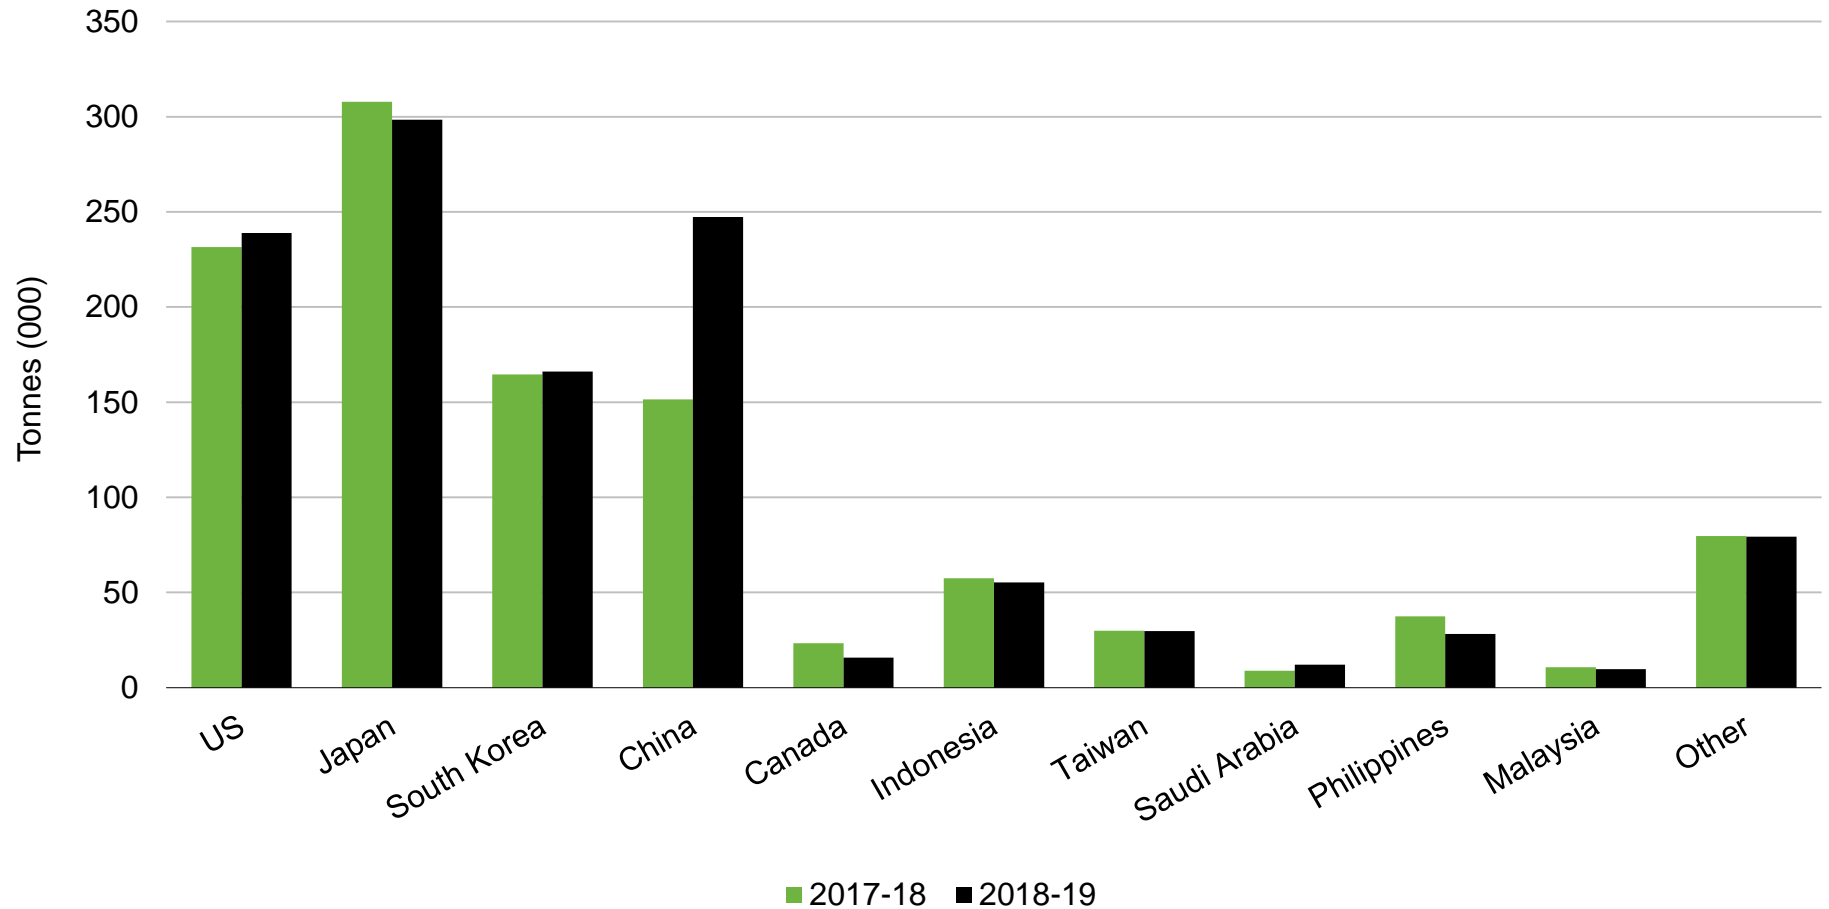

Australia - Top 10 Beef Markets

Export Volume - Year End 30 September

Source: Beef + Lamb New Zealand Economic Service | Meat and Livestock Australia