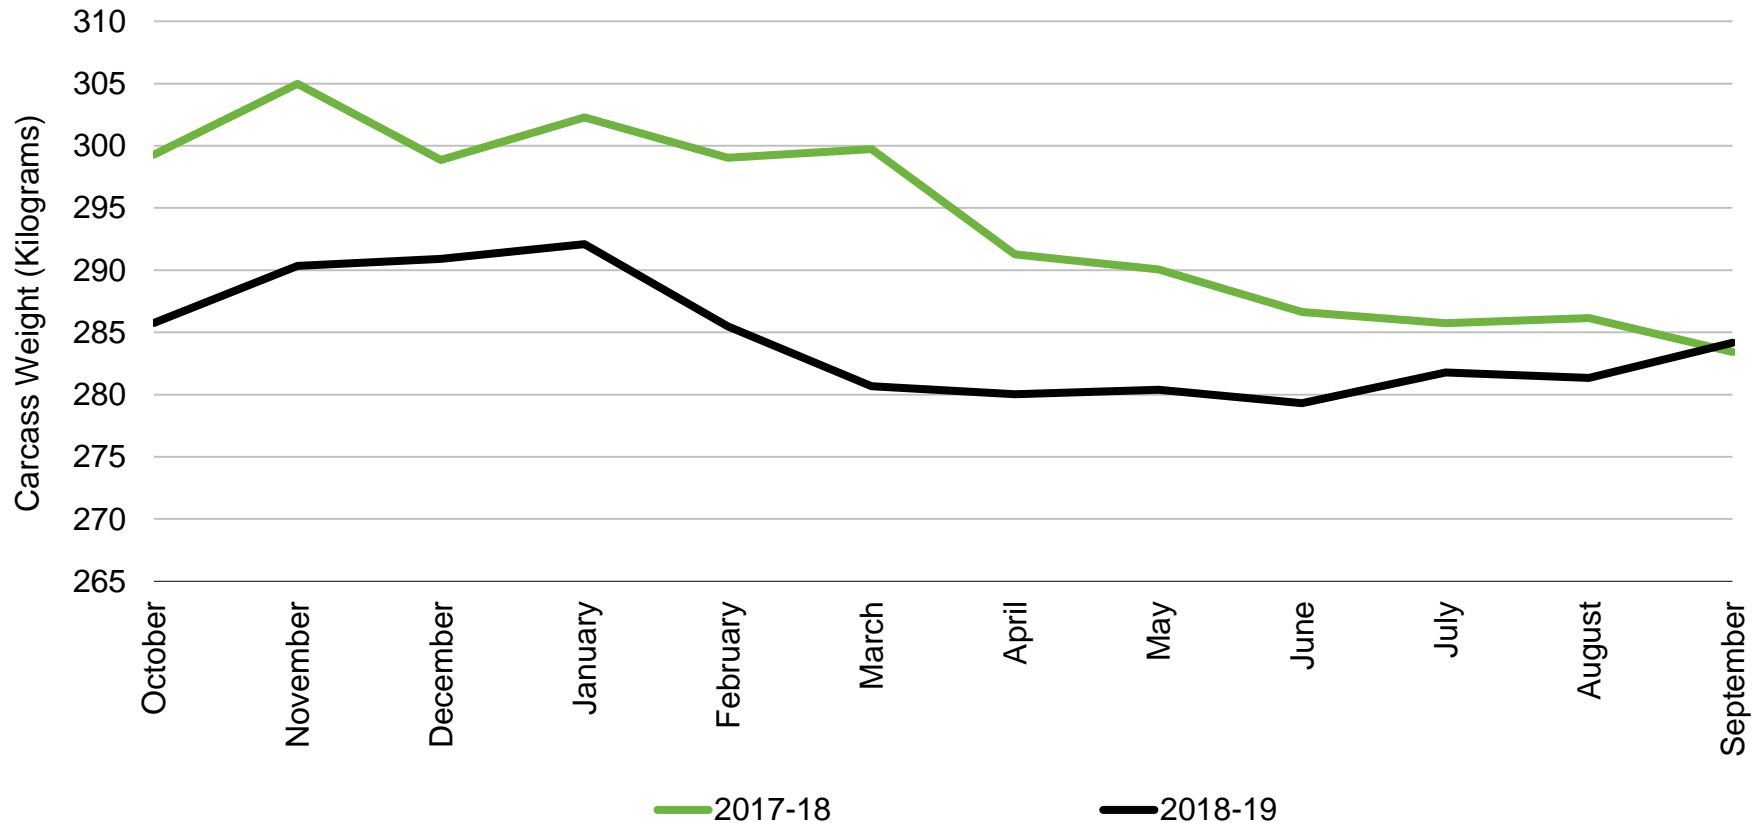

Beef Weights

Australia – Excluding Veal

Source: Beef + Lamb New Zealand Economic Service | Australian Bureau of Statistics