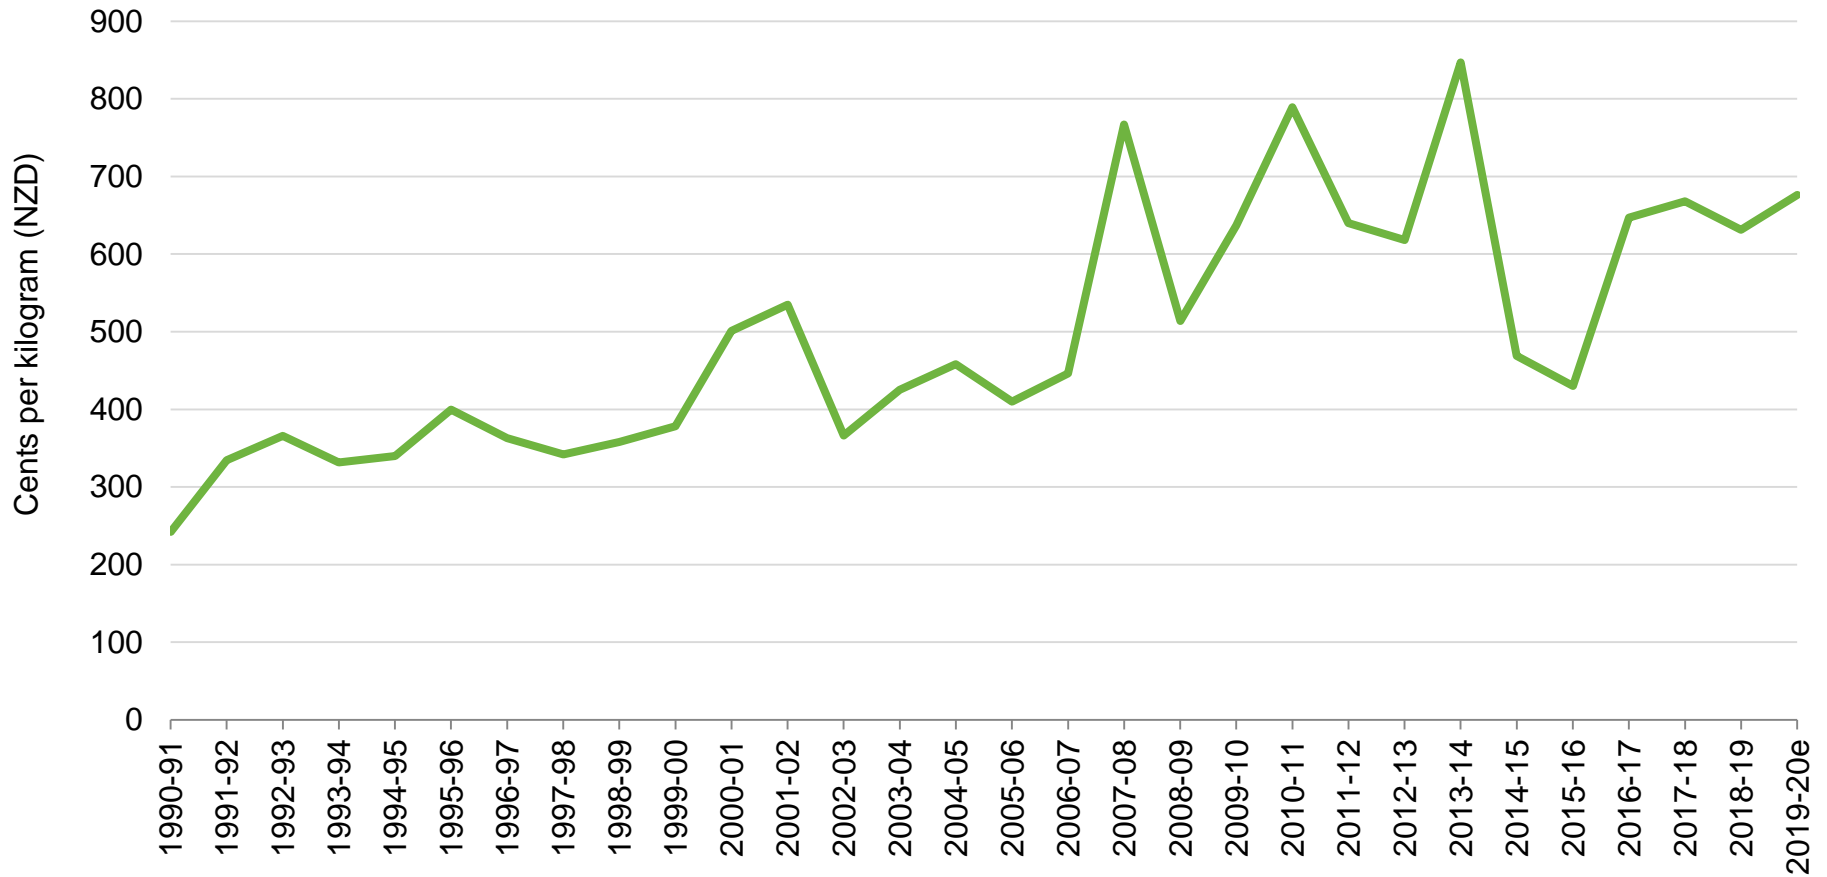

Milksolids Price

New Zealand – Nominal price

Source: Beef + Lamb New Zealand Economic Service | Livestock Improvement Corporation