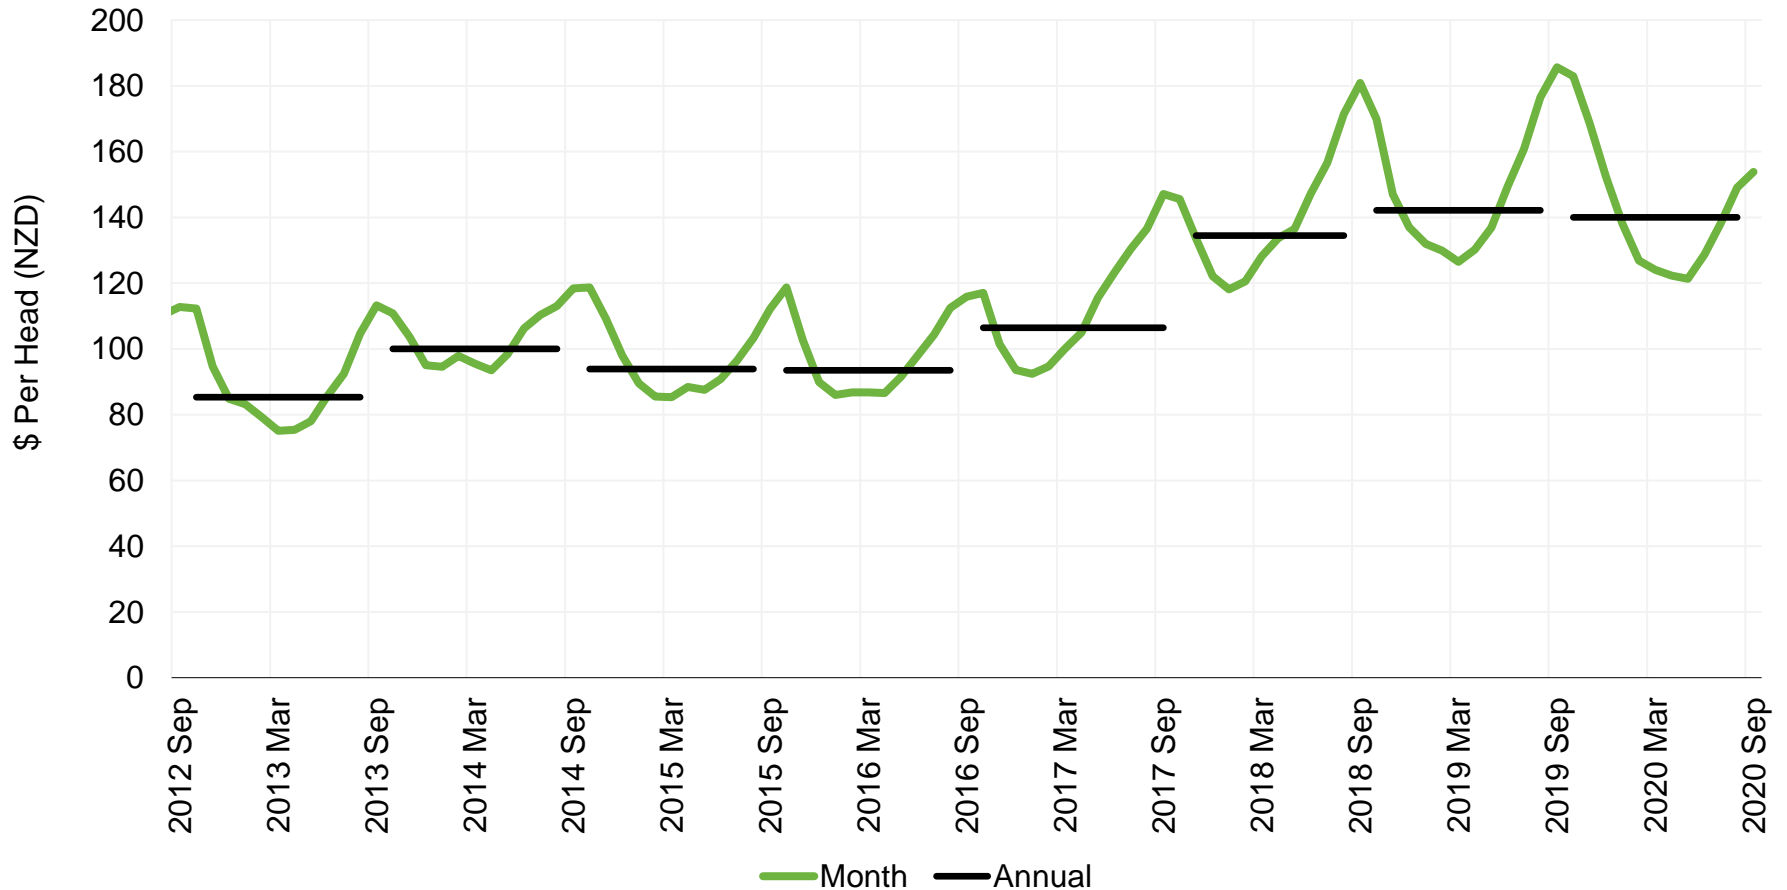

Lamb Price

New Zealand – All Grades

Source: Beef + Lamb New Zealand Economic Service