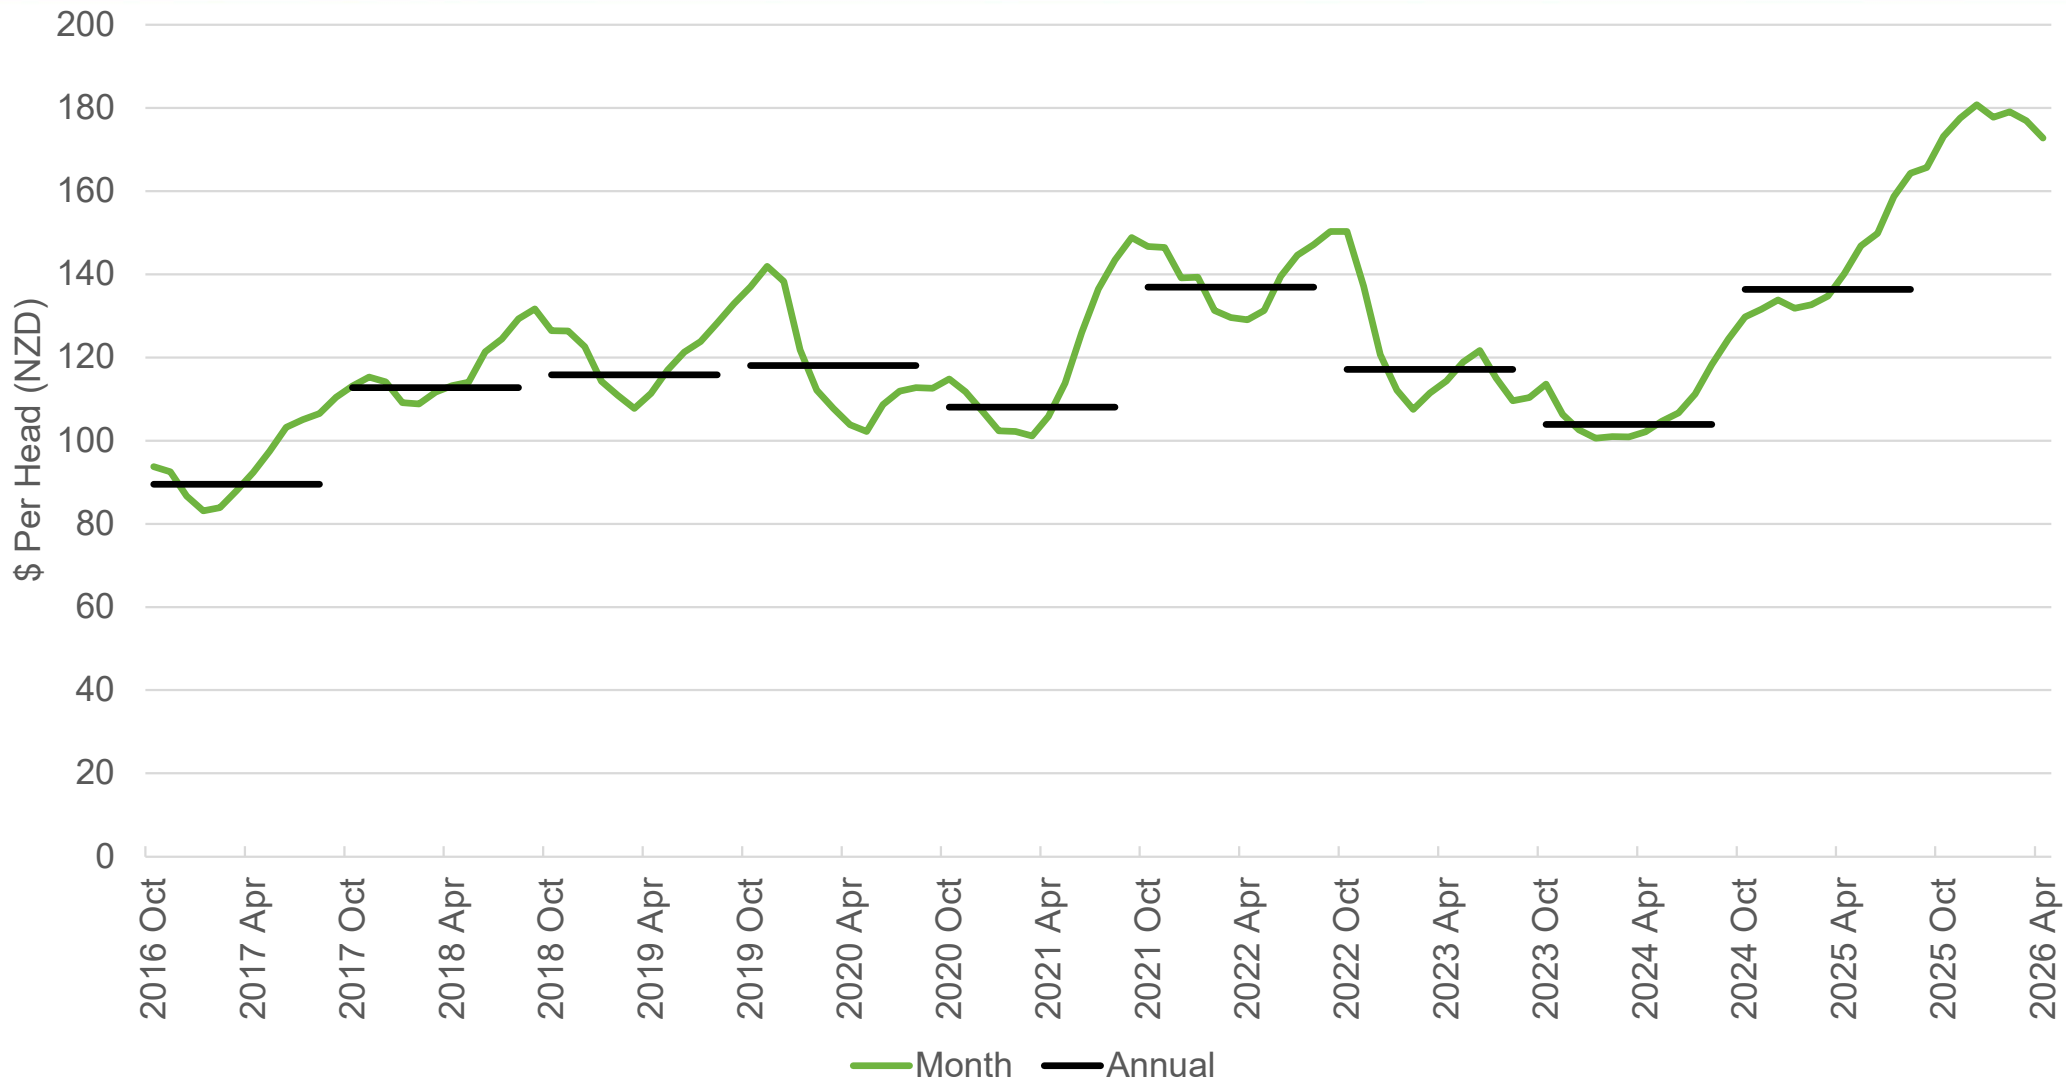

Lamb Price

New Zealand – YM Grade

Source: Beef + Lamb New Zealand Economic Service