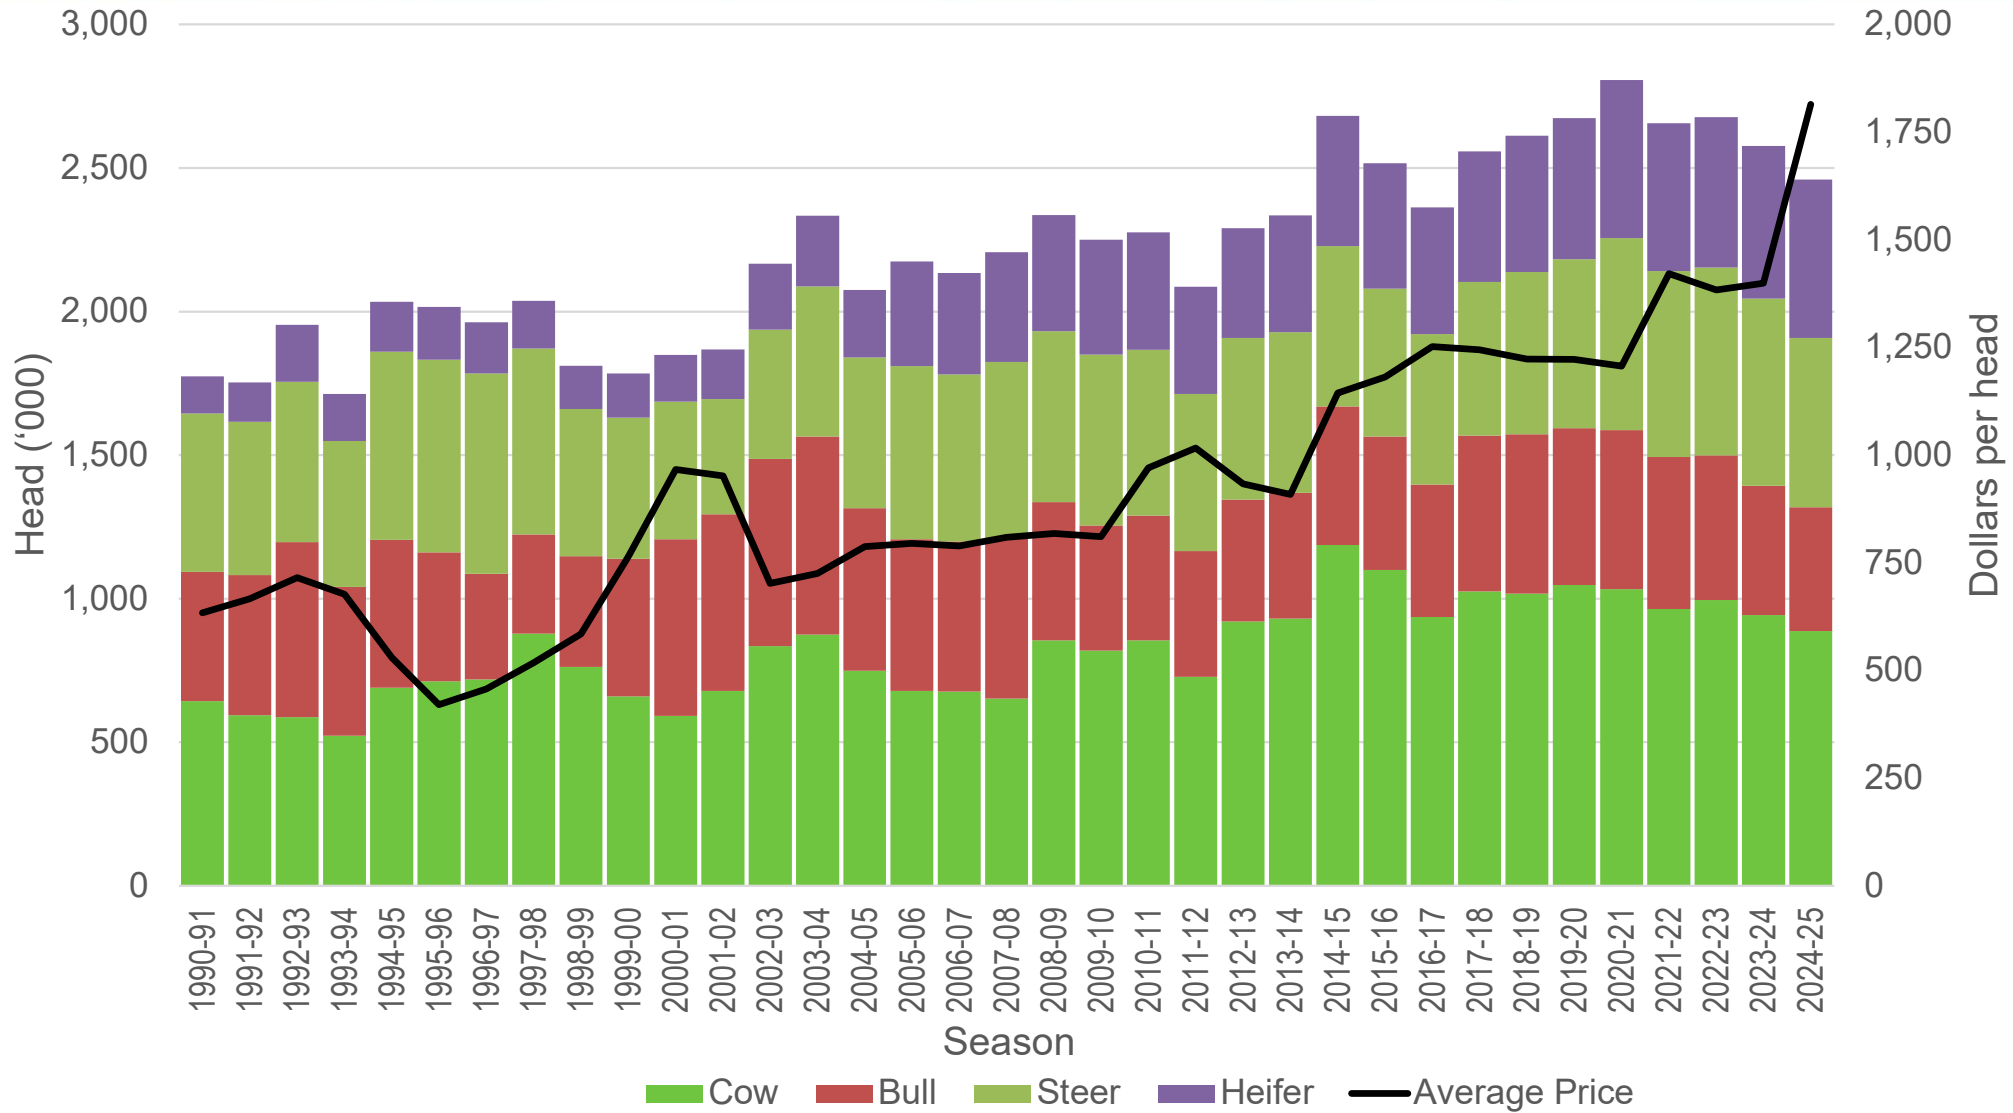

Beef Processing and Prices

New Zealand – Year Ending September

Source: Beef +Lamb New Zealand Economic Service | New Zealand Meat Board