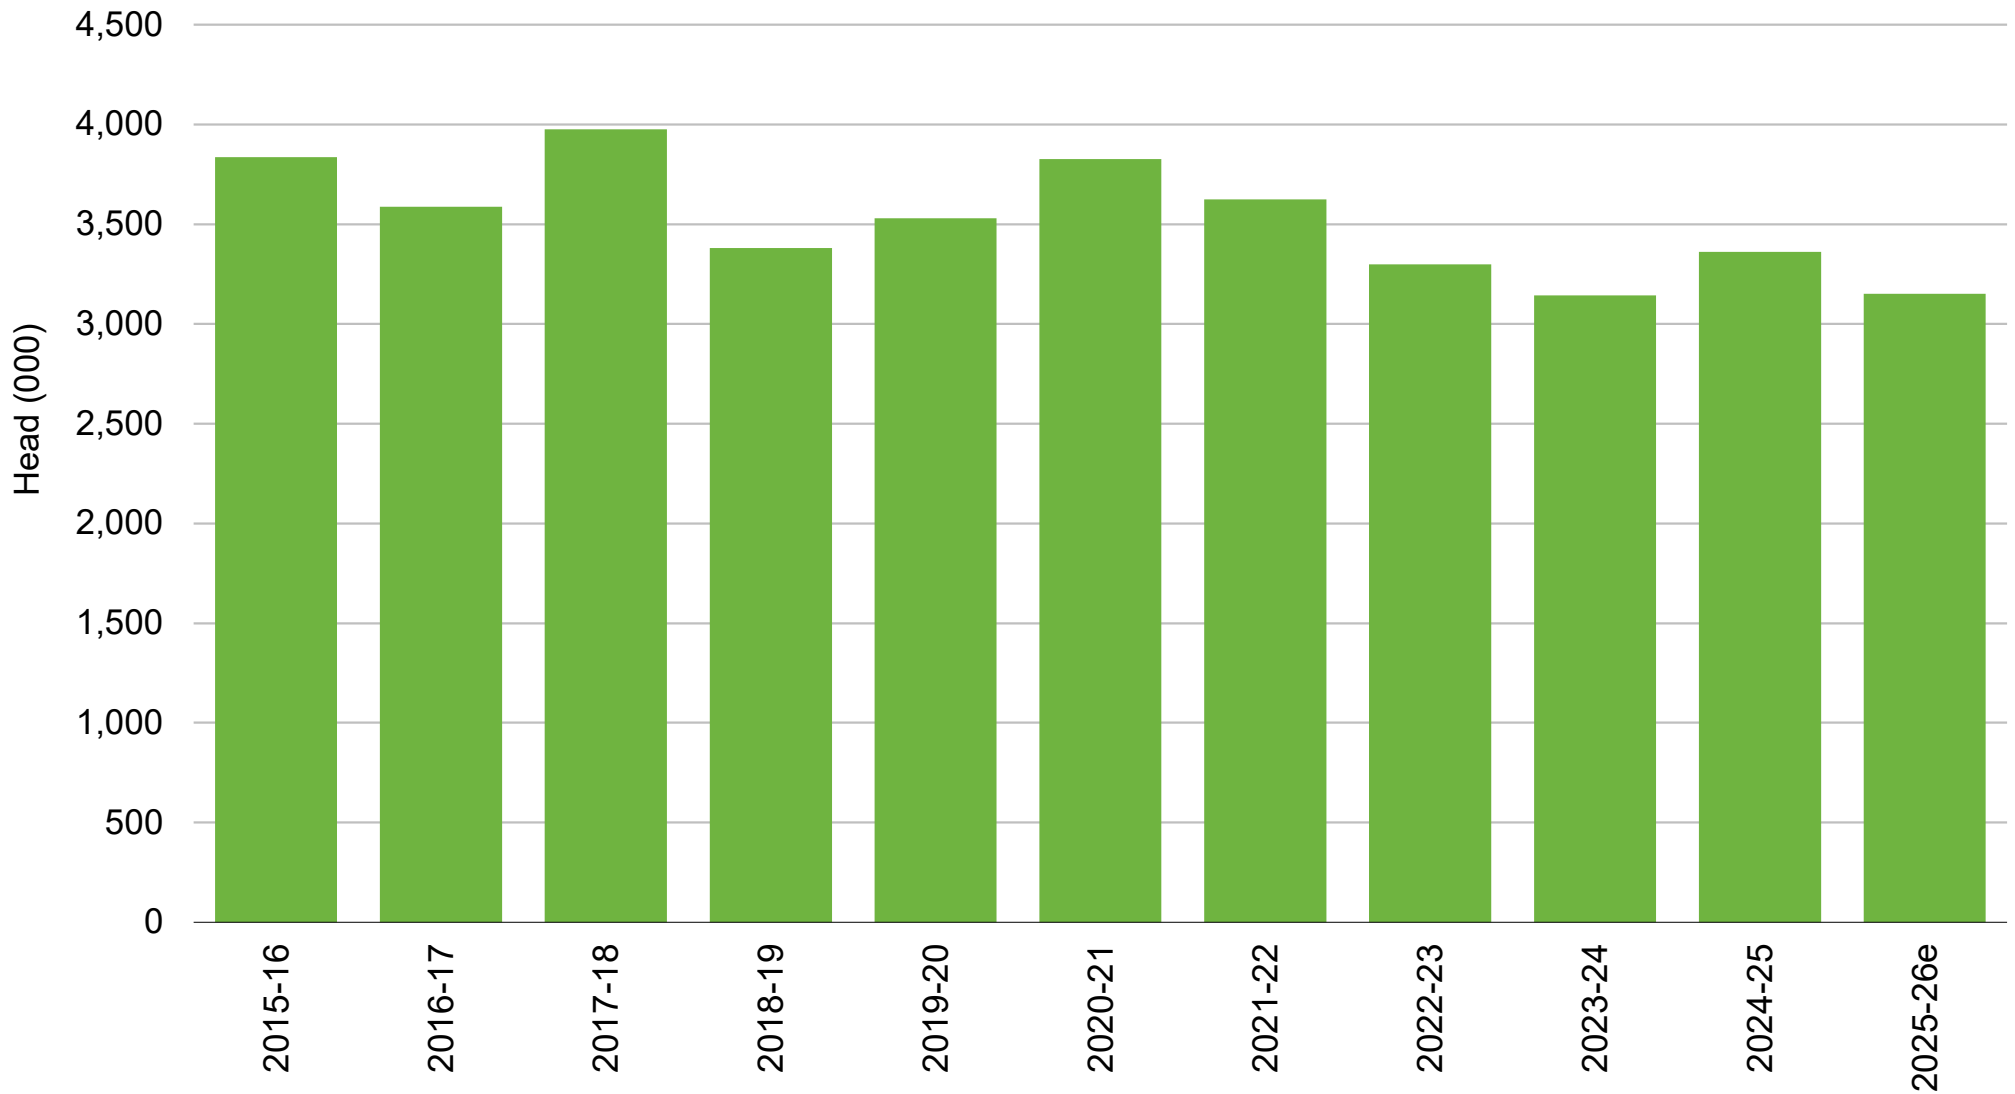

Export Mutton Slaughter

New Zealand - Year Ending September

e estimate | Source: Beef + Lamb New Zealand Economic Service | Statistics New Zealand