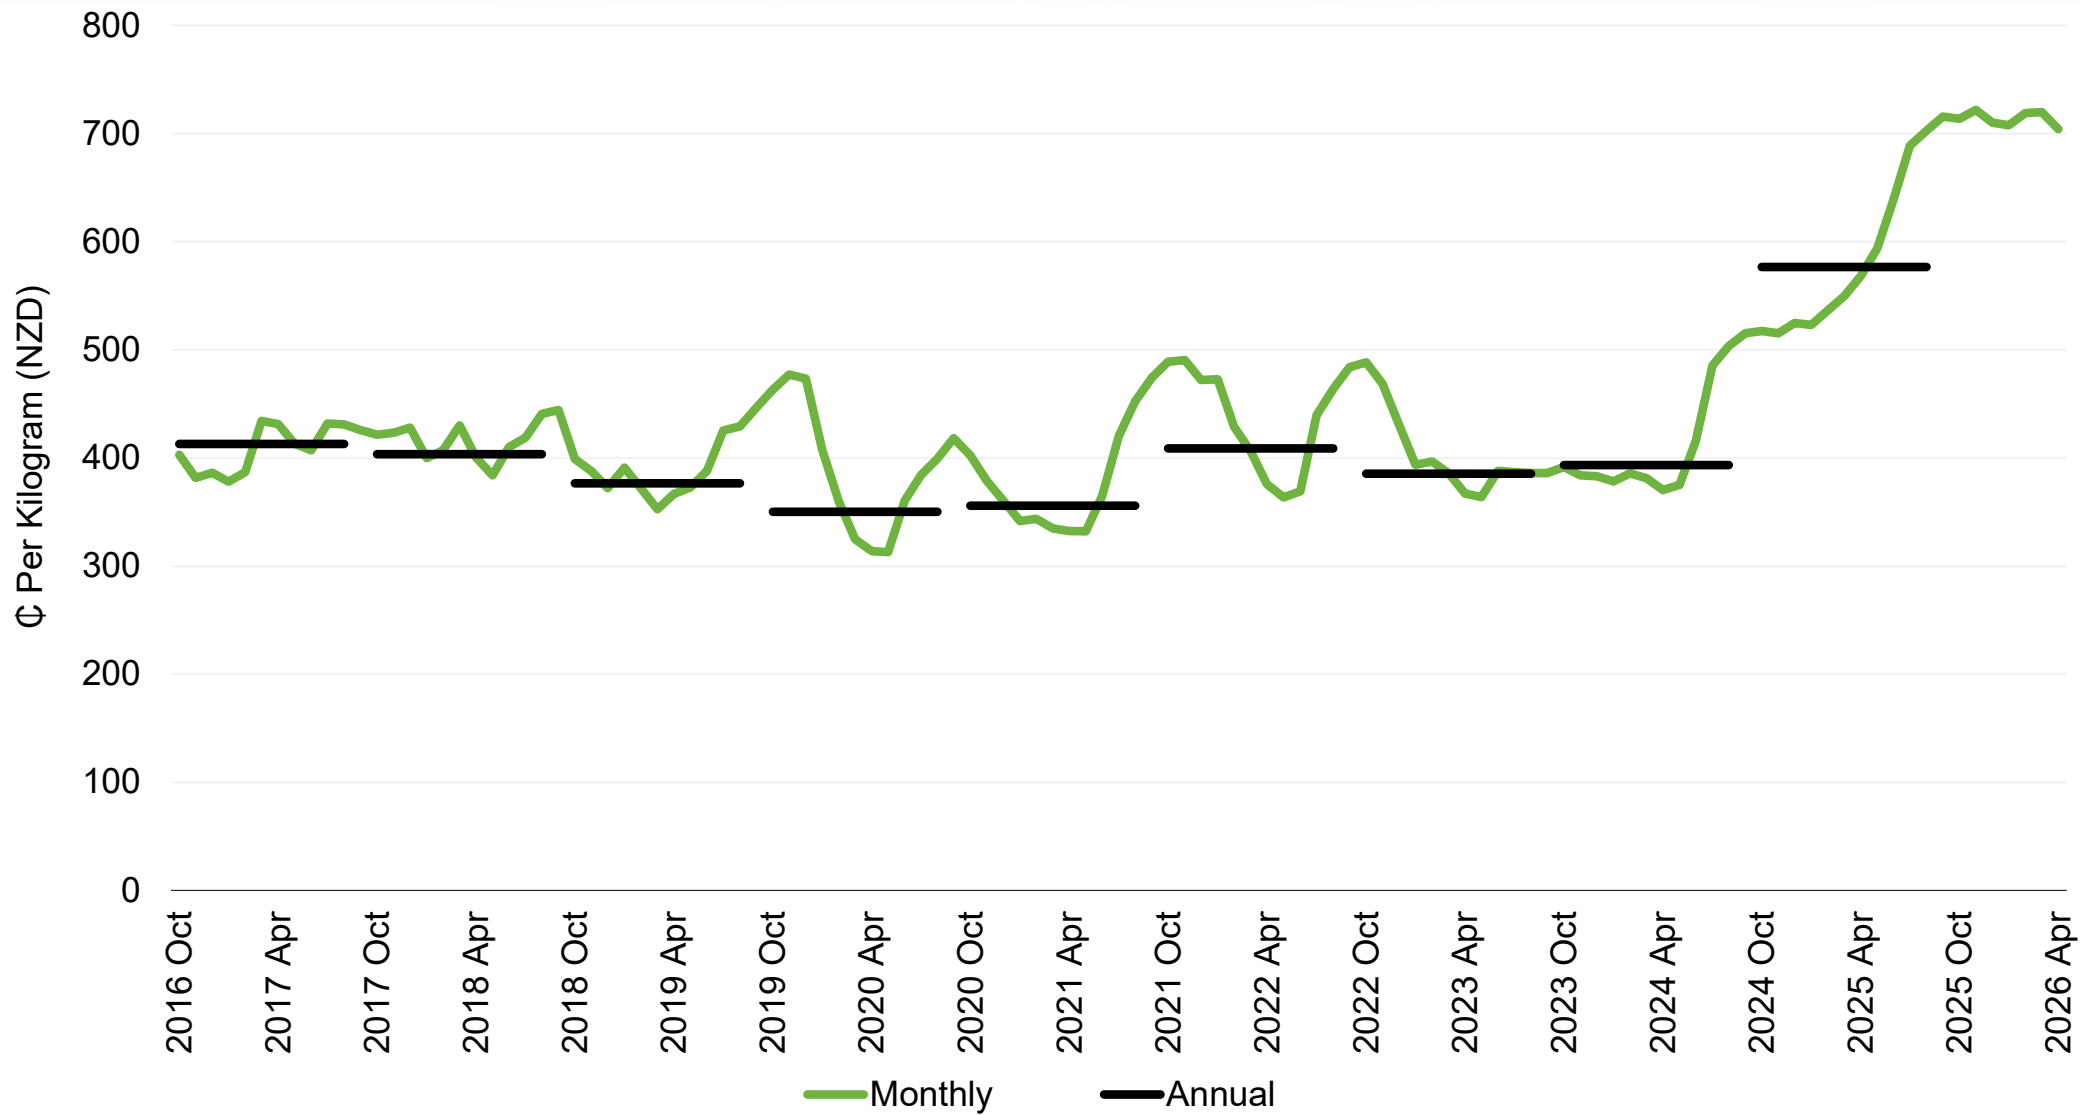

# Cow Price

## New Zealand – M Grade (170 – 195kg)

Source: Beef + Lamb New Zealand Economic Service