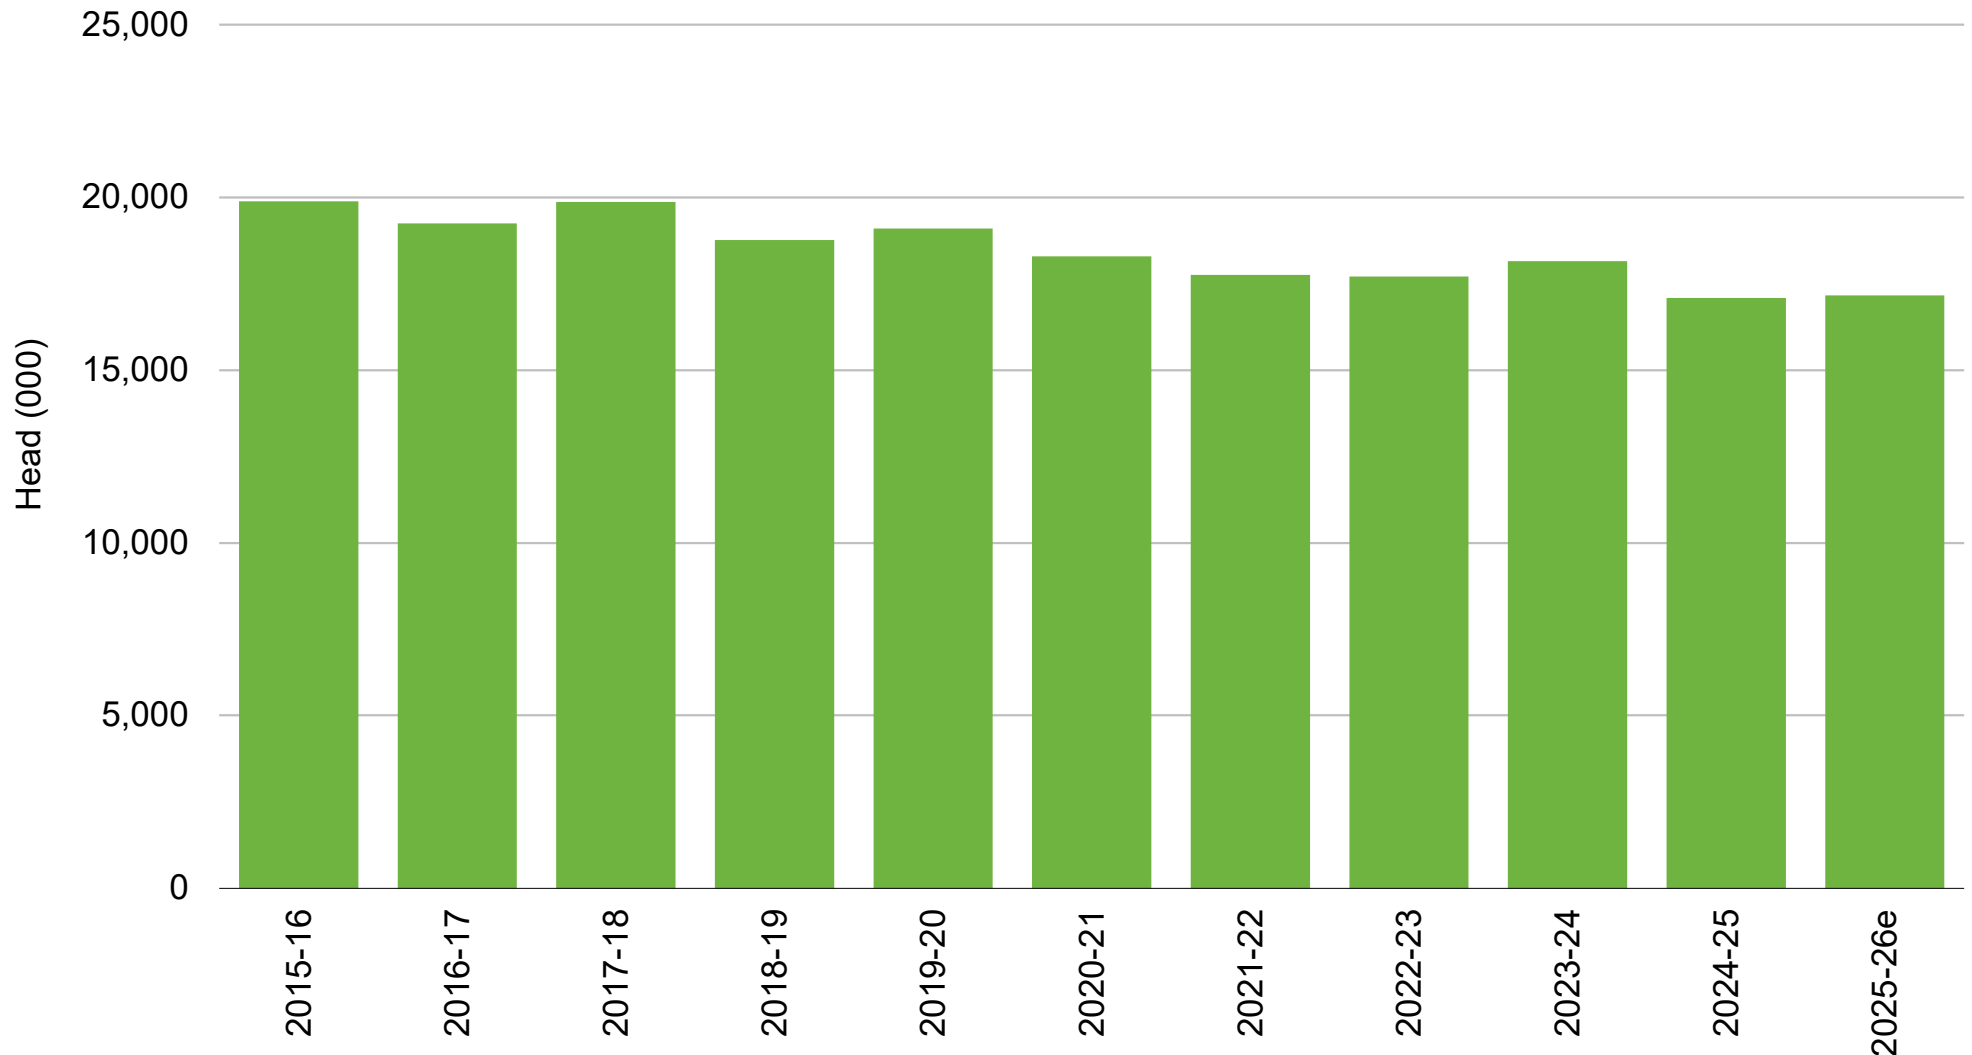

Export Lamb Slaughter

New Zealand - Year Ending September

e estimate | Source: Beef + Lamb New Zealand Economic Service | Statistics New Zealand