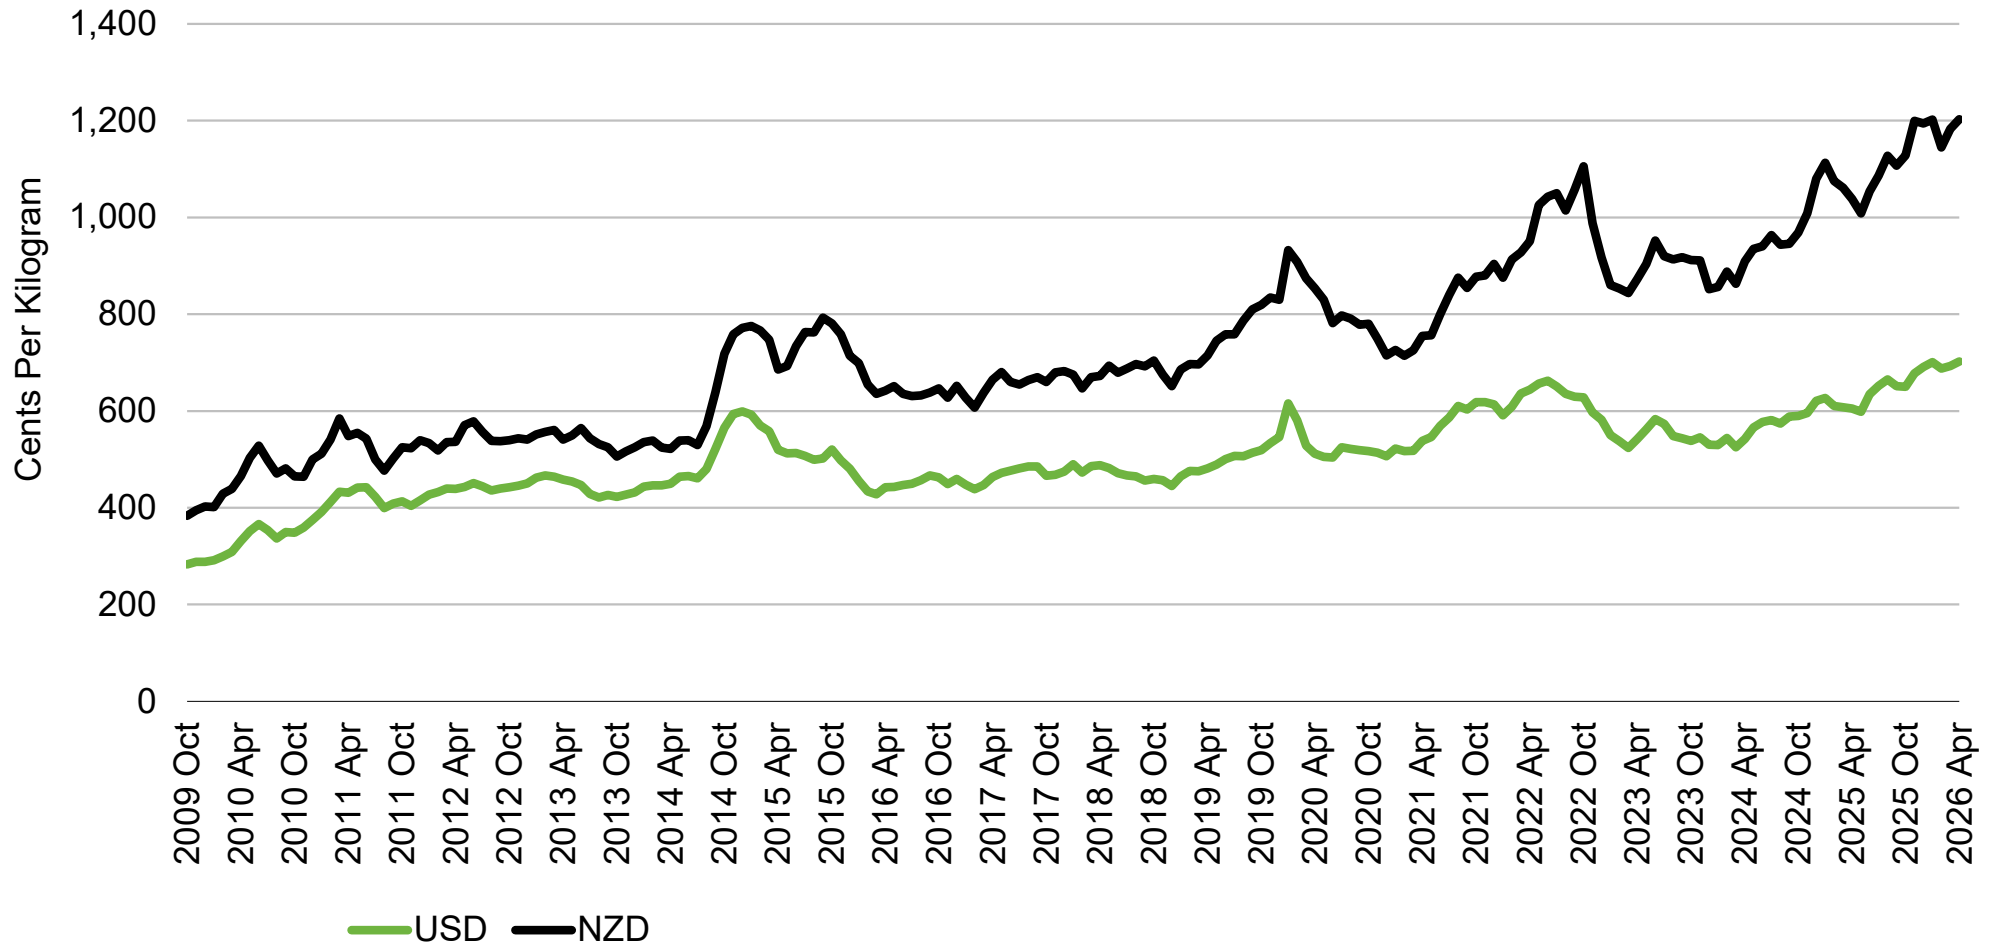

Beef Import Values United States

Nominal Terms – Frozen Boneless Beef (CIF)

Source: Beef + Lamb New Zealand Economic Service | USDA