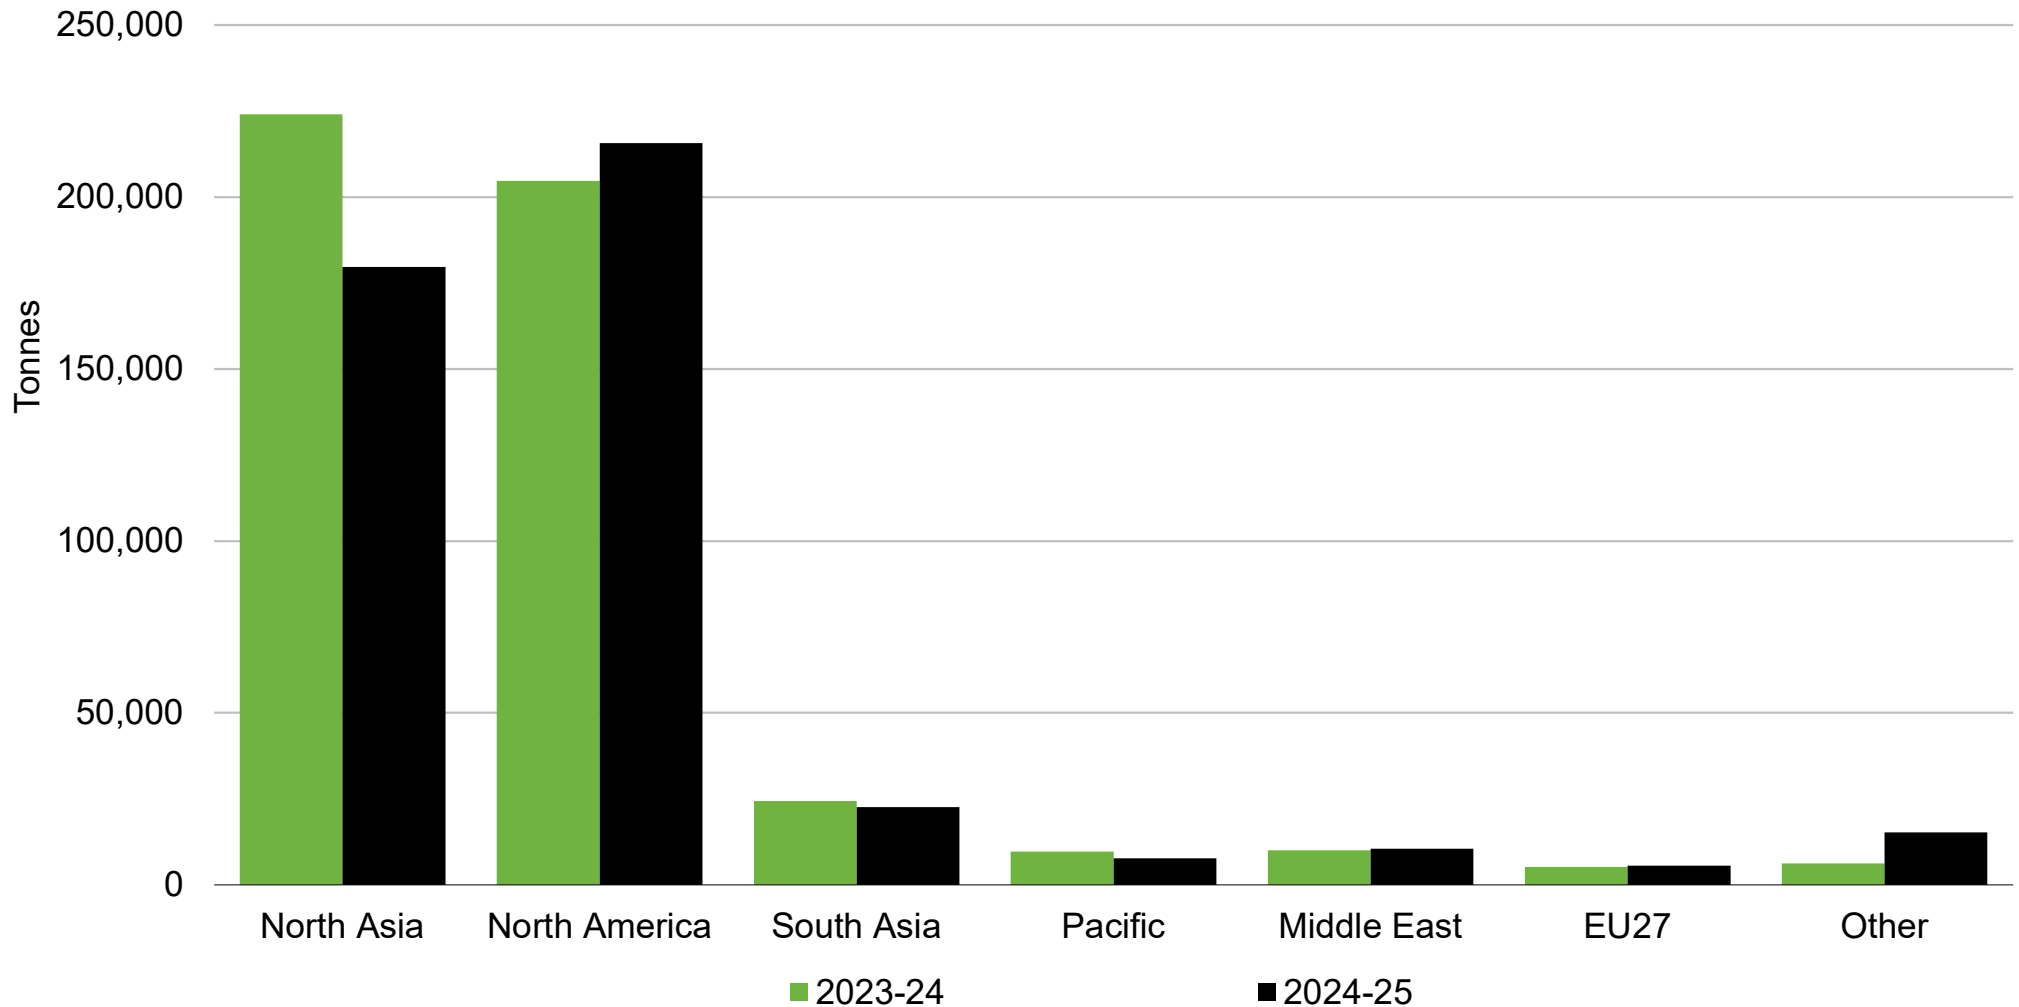

Beef Exports by Region

New Zealand – Year Ending September (Oct to Sep)

Source: Beef + Lamb New Zealand Economic Service | New Zealand Meat Board