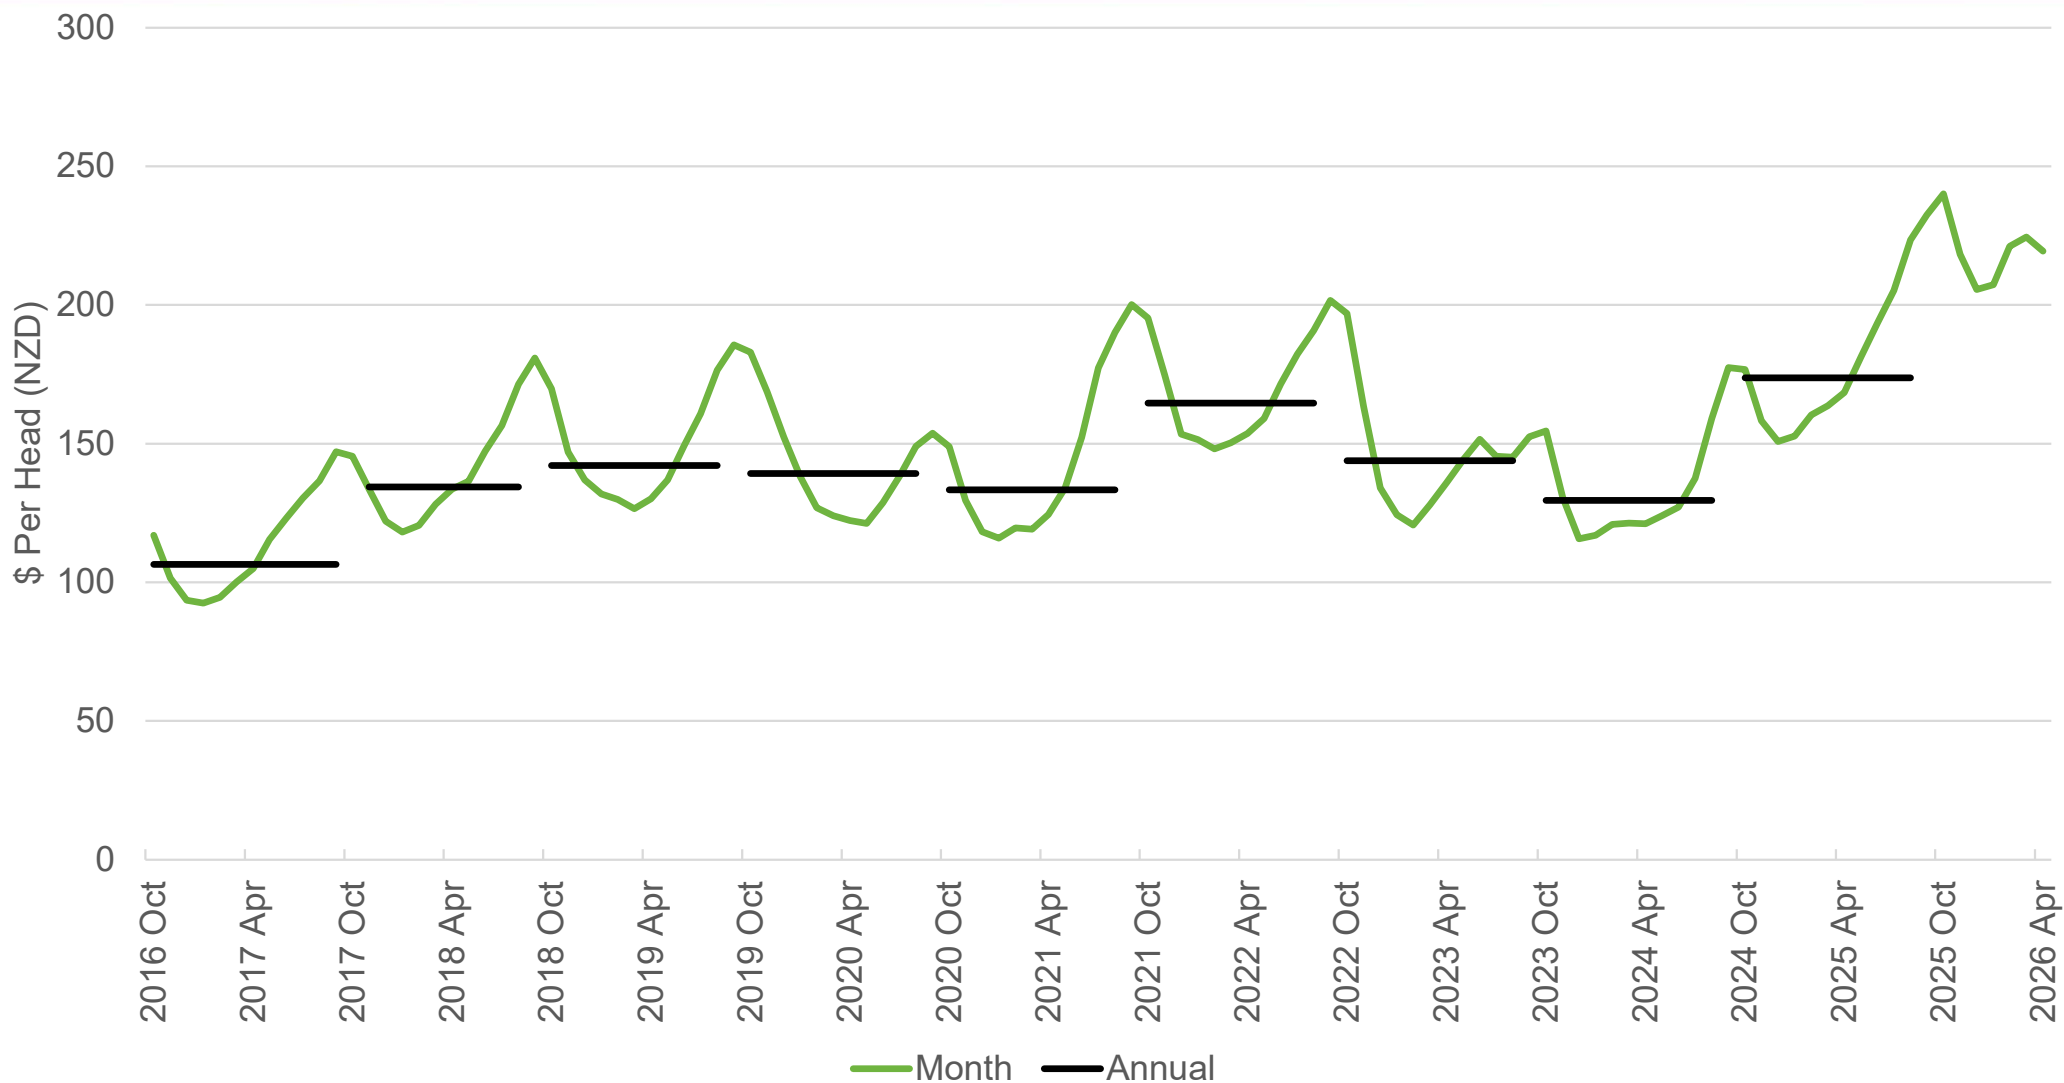

Lamb Price

New Zealand – All Grades

Source: Beef + Lamb New Zealand Economic Service