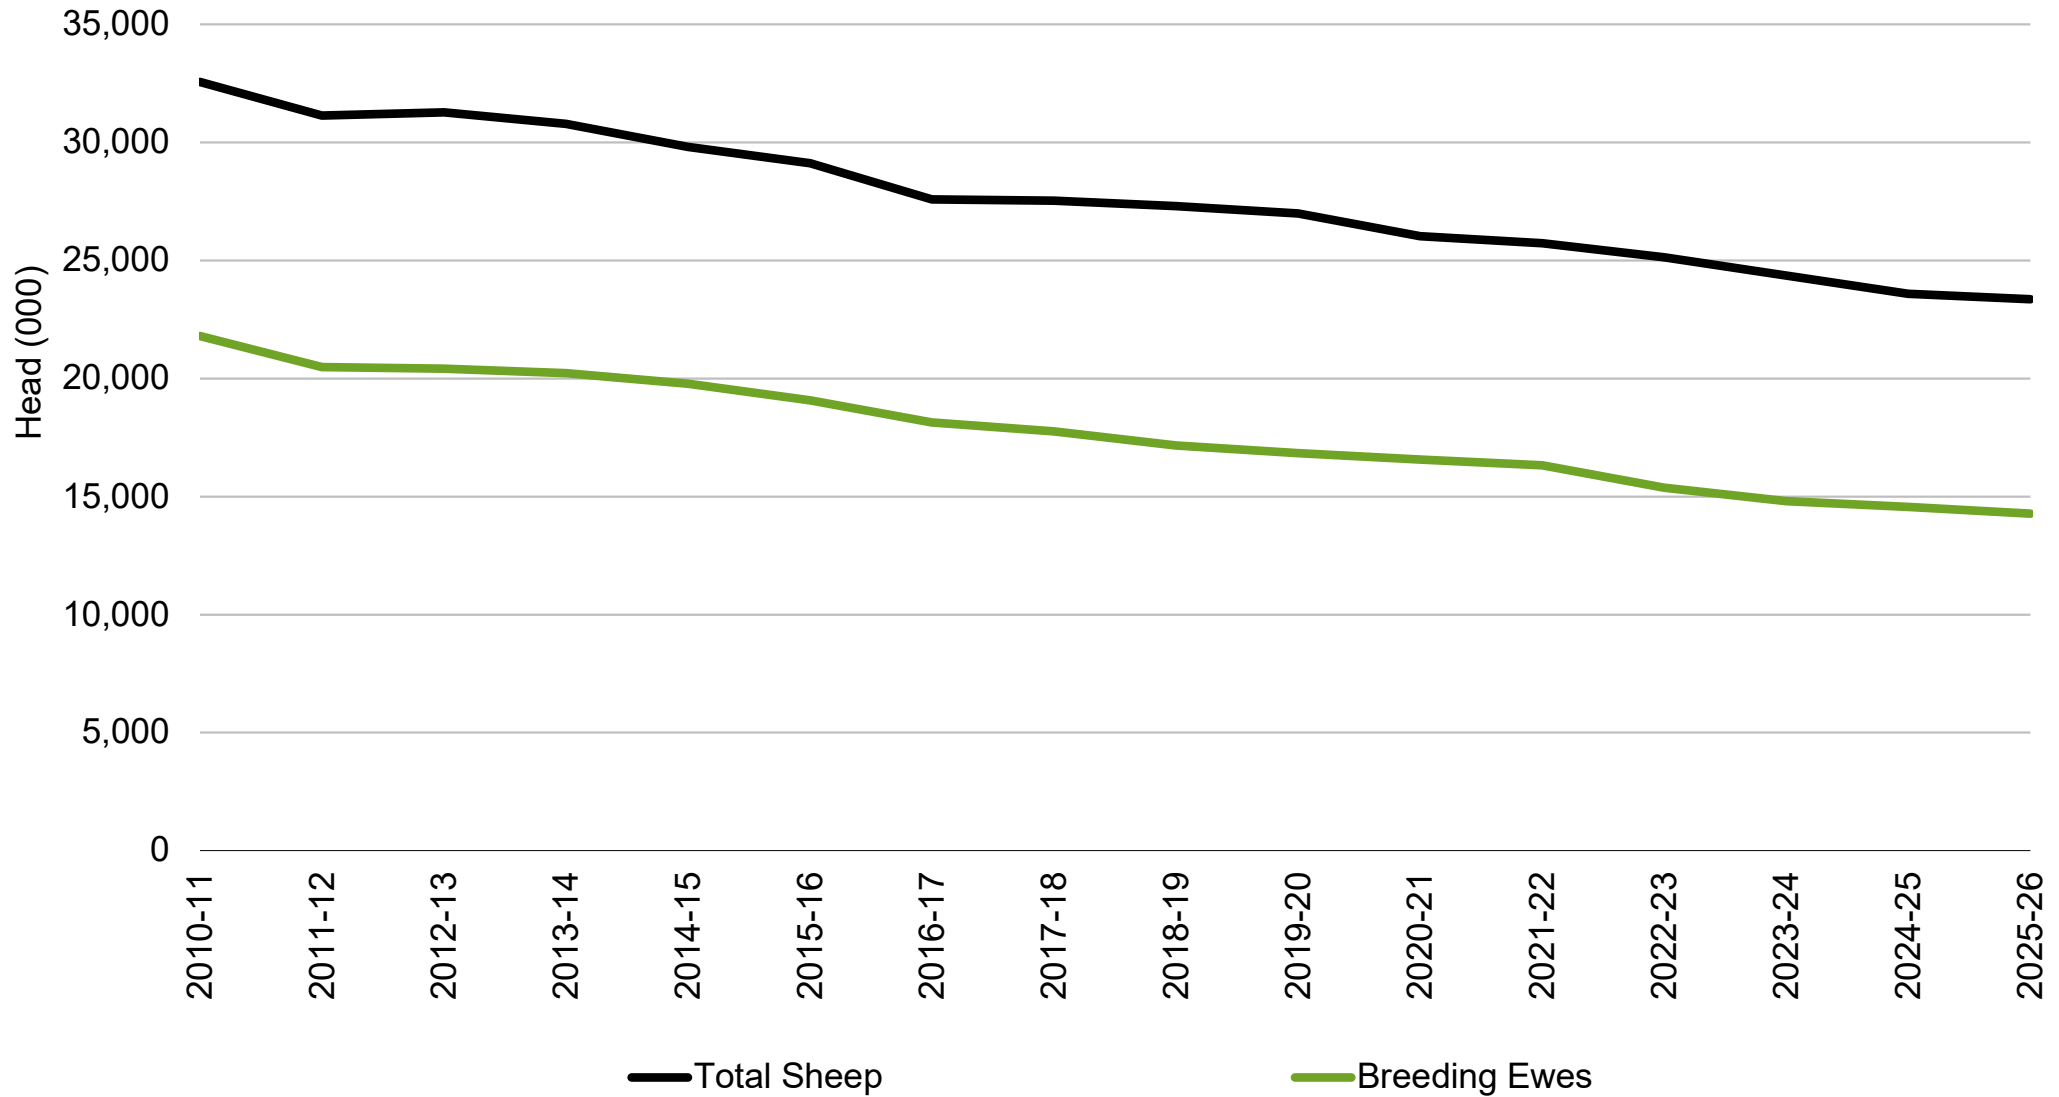

# Total Sheep

## New Zealand - Year Ending June

2025-26 is an estimate | Source: Beef + Lamb New Zealand Economic Service | Statistics New Zealand