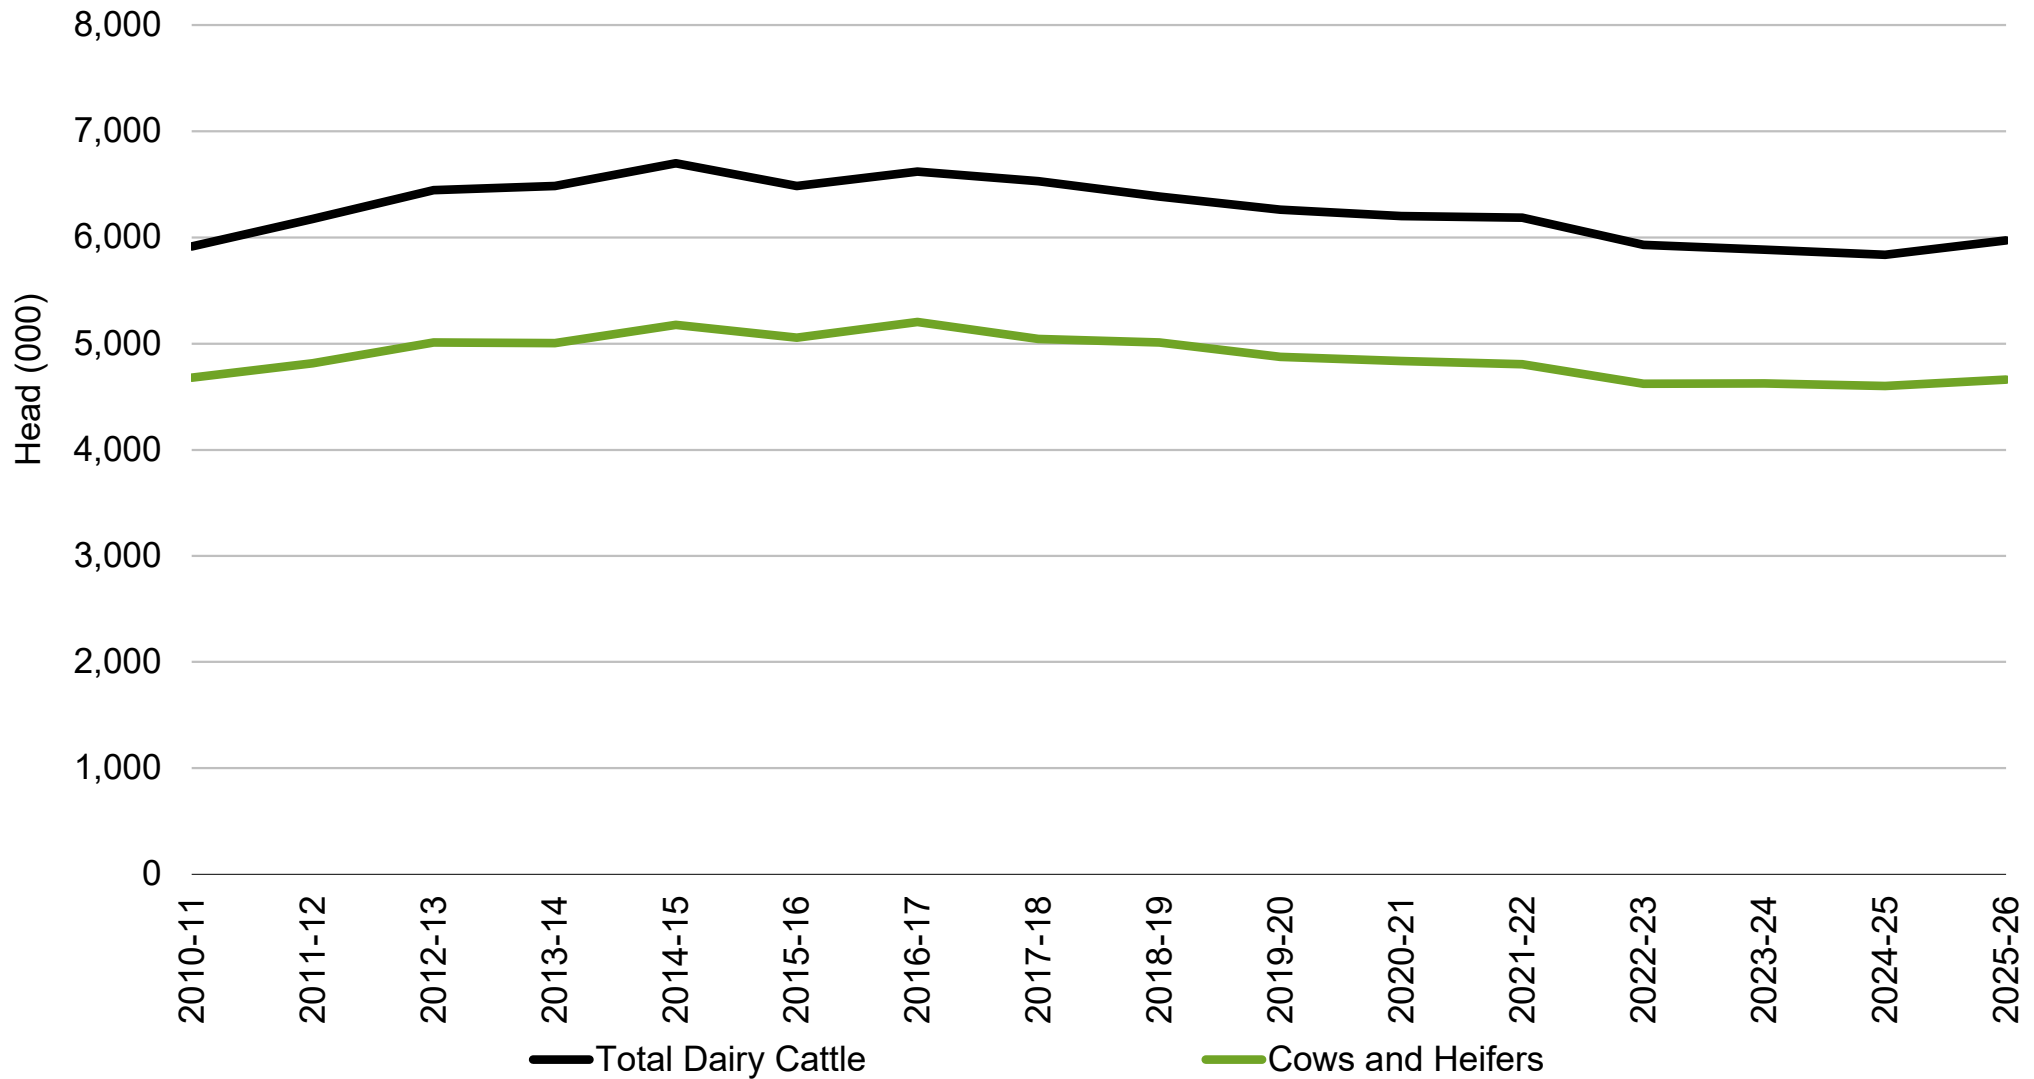

Total Dairy Cattle

New Zealand - Year Ending June

e estimate | Source: Beef + Lamb New Zealand Economic Service | Statistics New Zealand