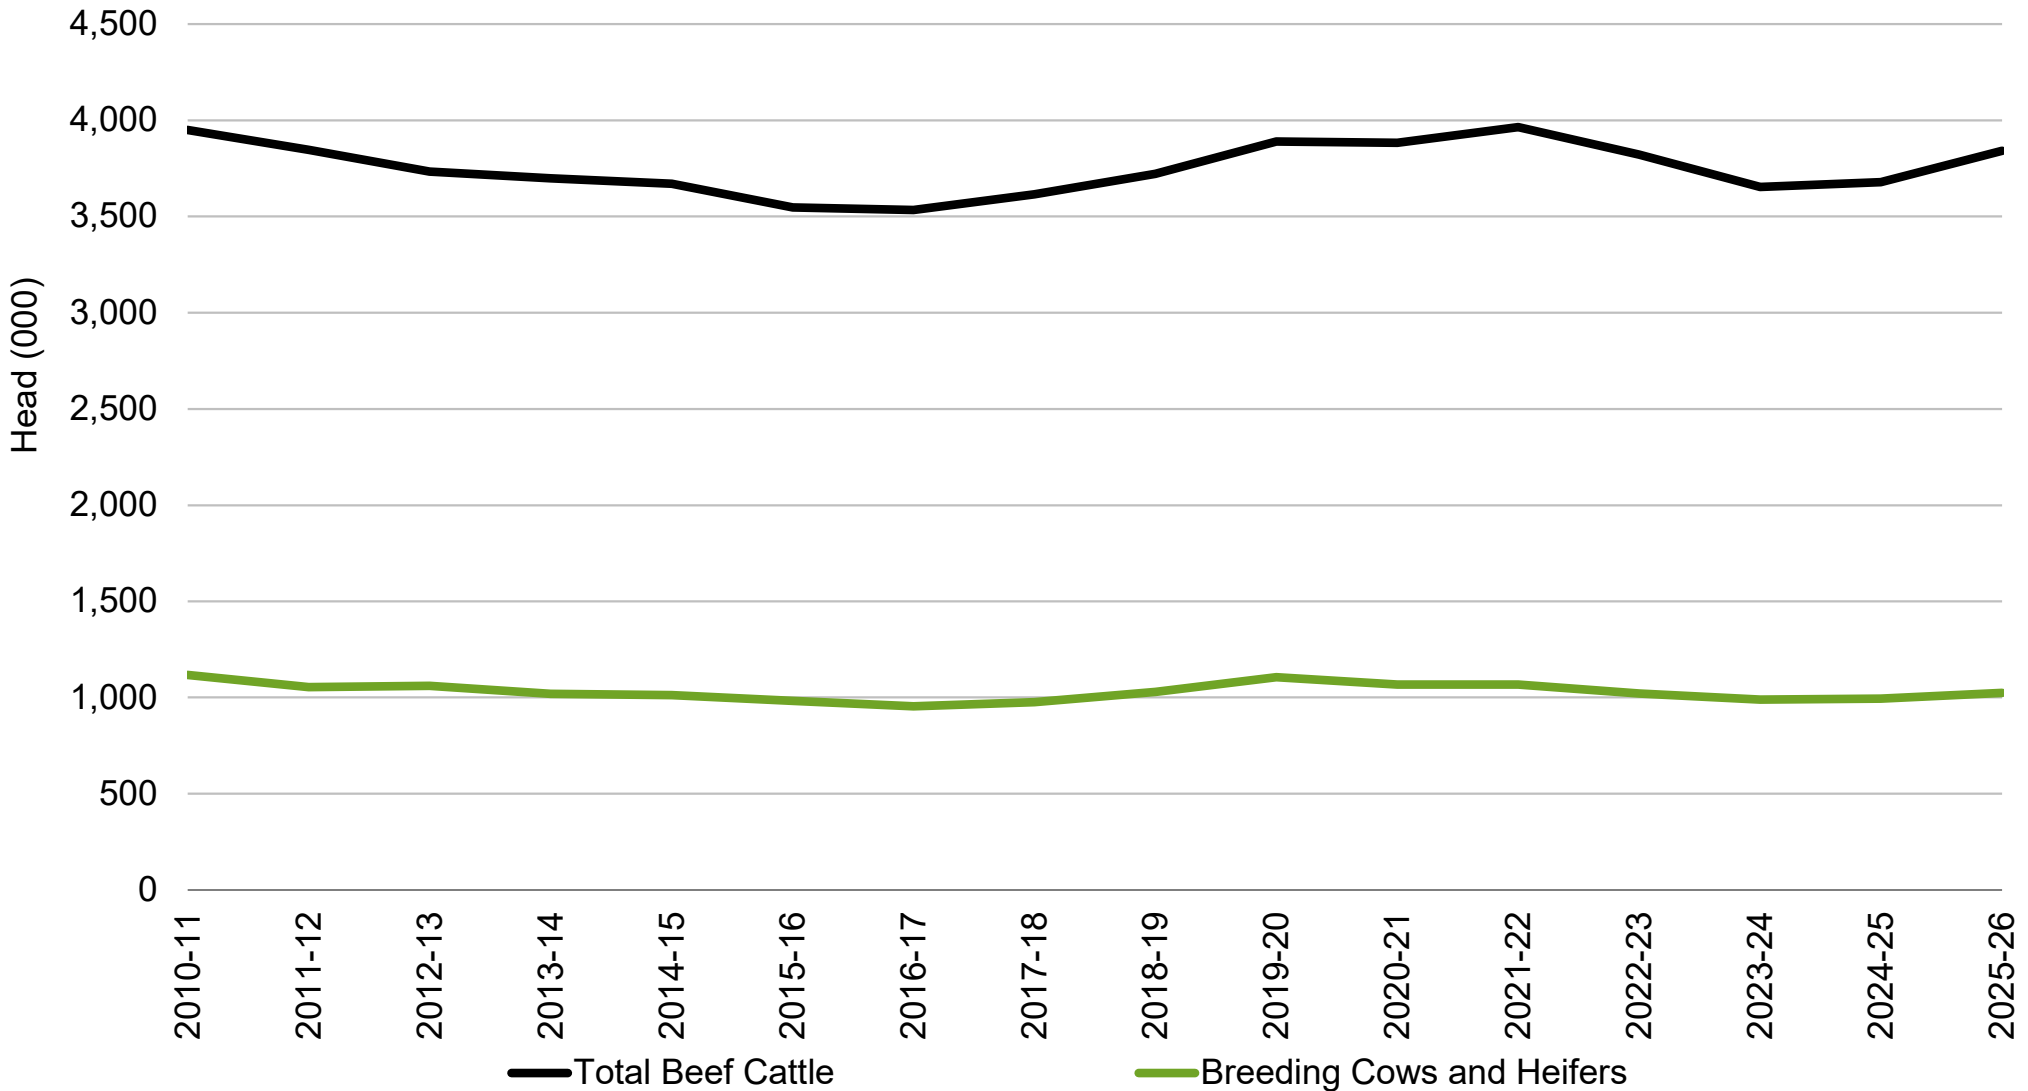

# Total Beef Cattle

## New Zealand - Year Ending June

est. 2025-26 | Source: Beef + Lamb New Zealand Economic Service | Statistics New Zealand