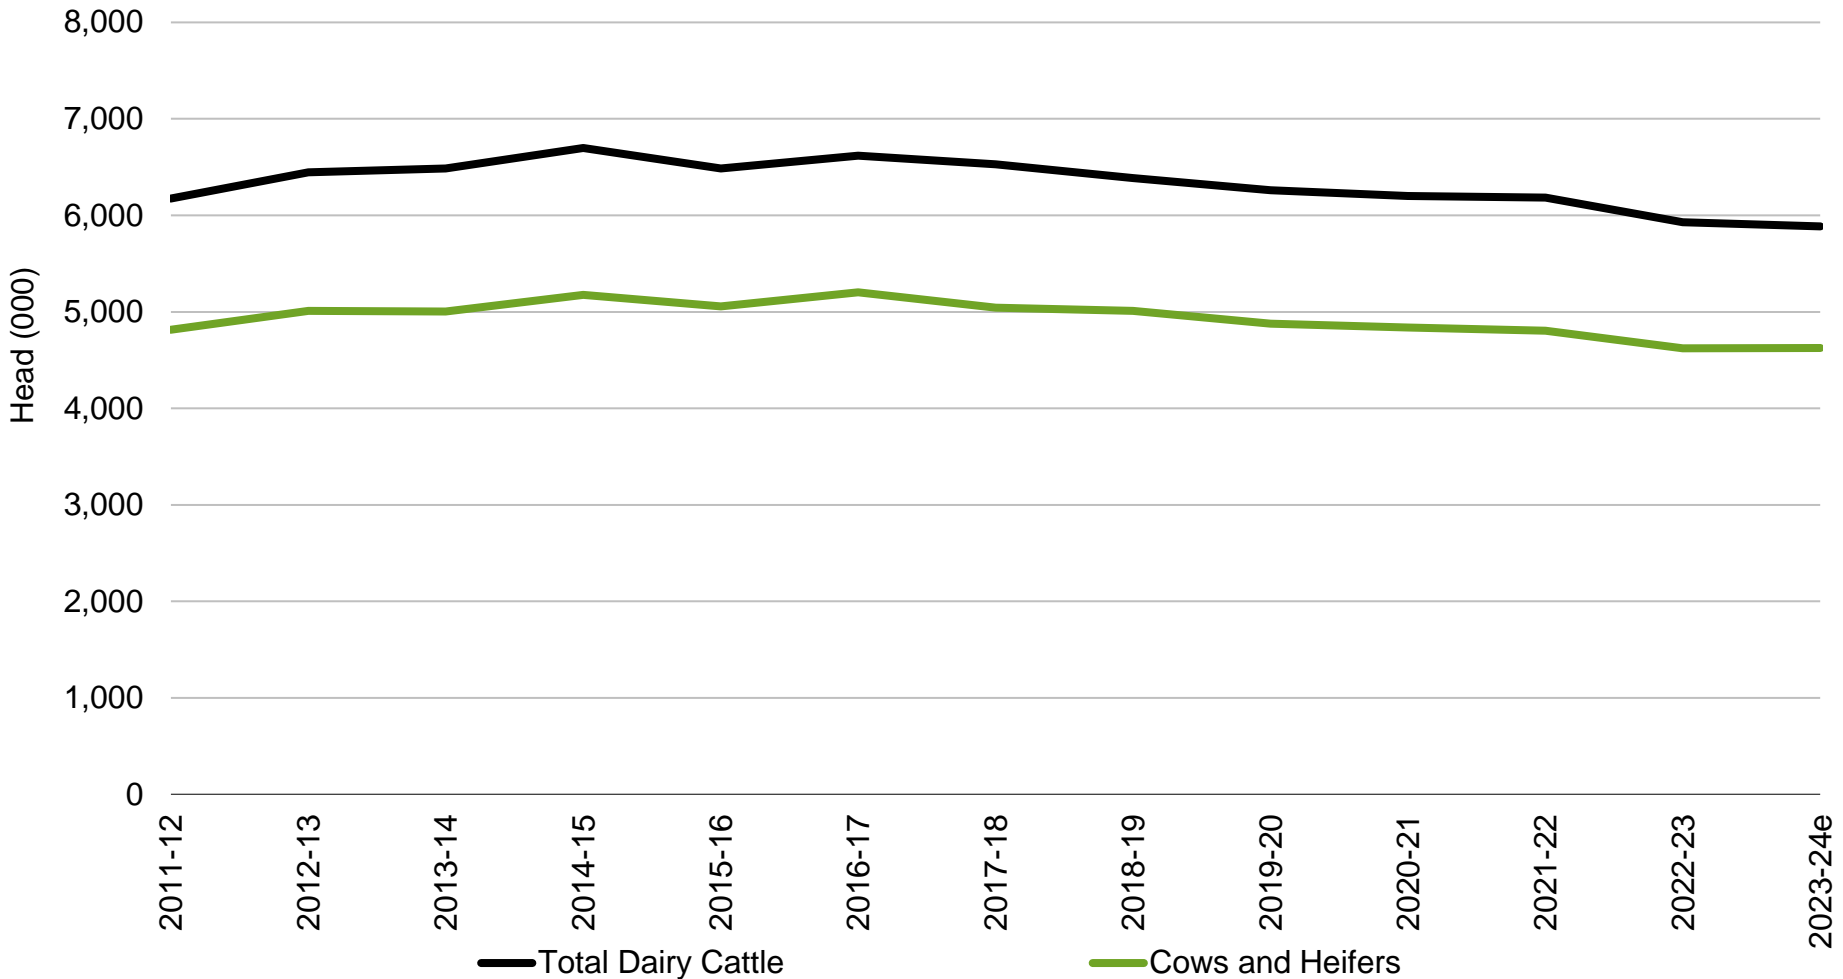

Total Dairy Cattle

New Zealand - Year Ending June

e estimate | Source: Beef + Lamb New Zealand Economic Service | Statistics New Zealand