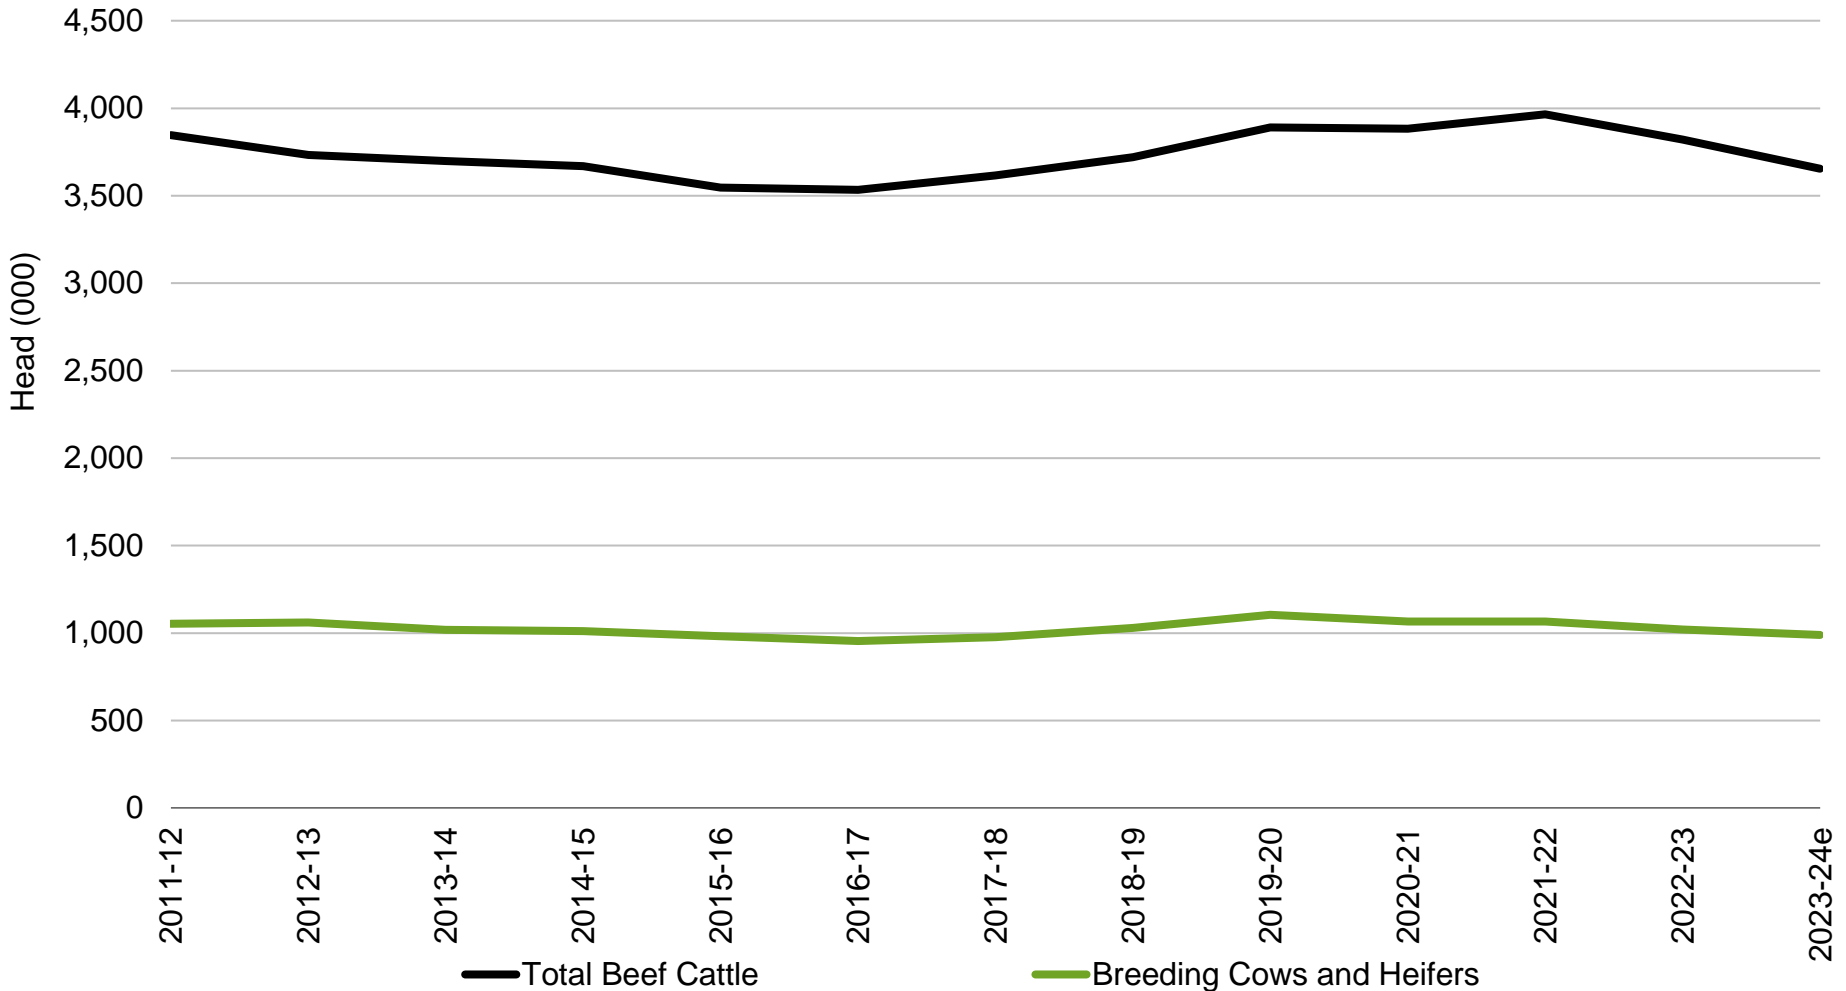

Total Beef Cattle

New Zealand - Year Ending June

e estimate | Source: Beef + Lamb New Zealand Economic Service | Statistics New Zealand