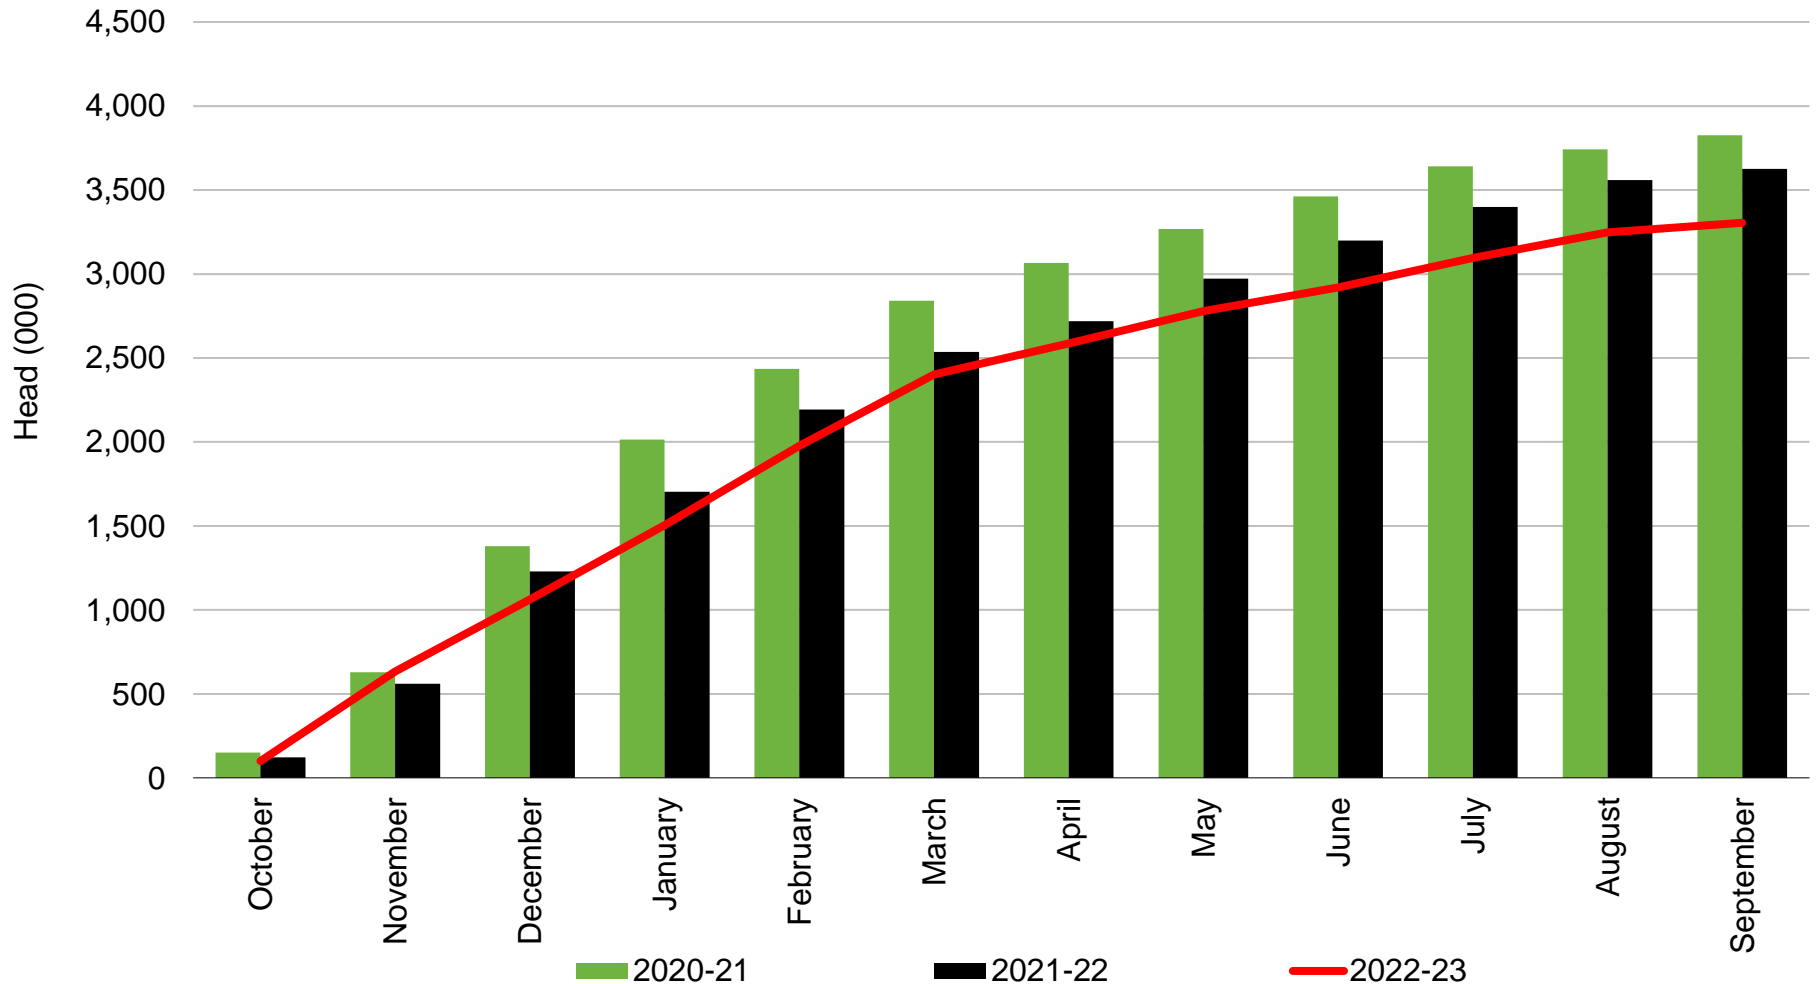

Mutton Slaughter

New Zealand – Export Approved

Source: Beef + Lamb New Zealand Economic Service | New Zealand Meat Board