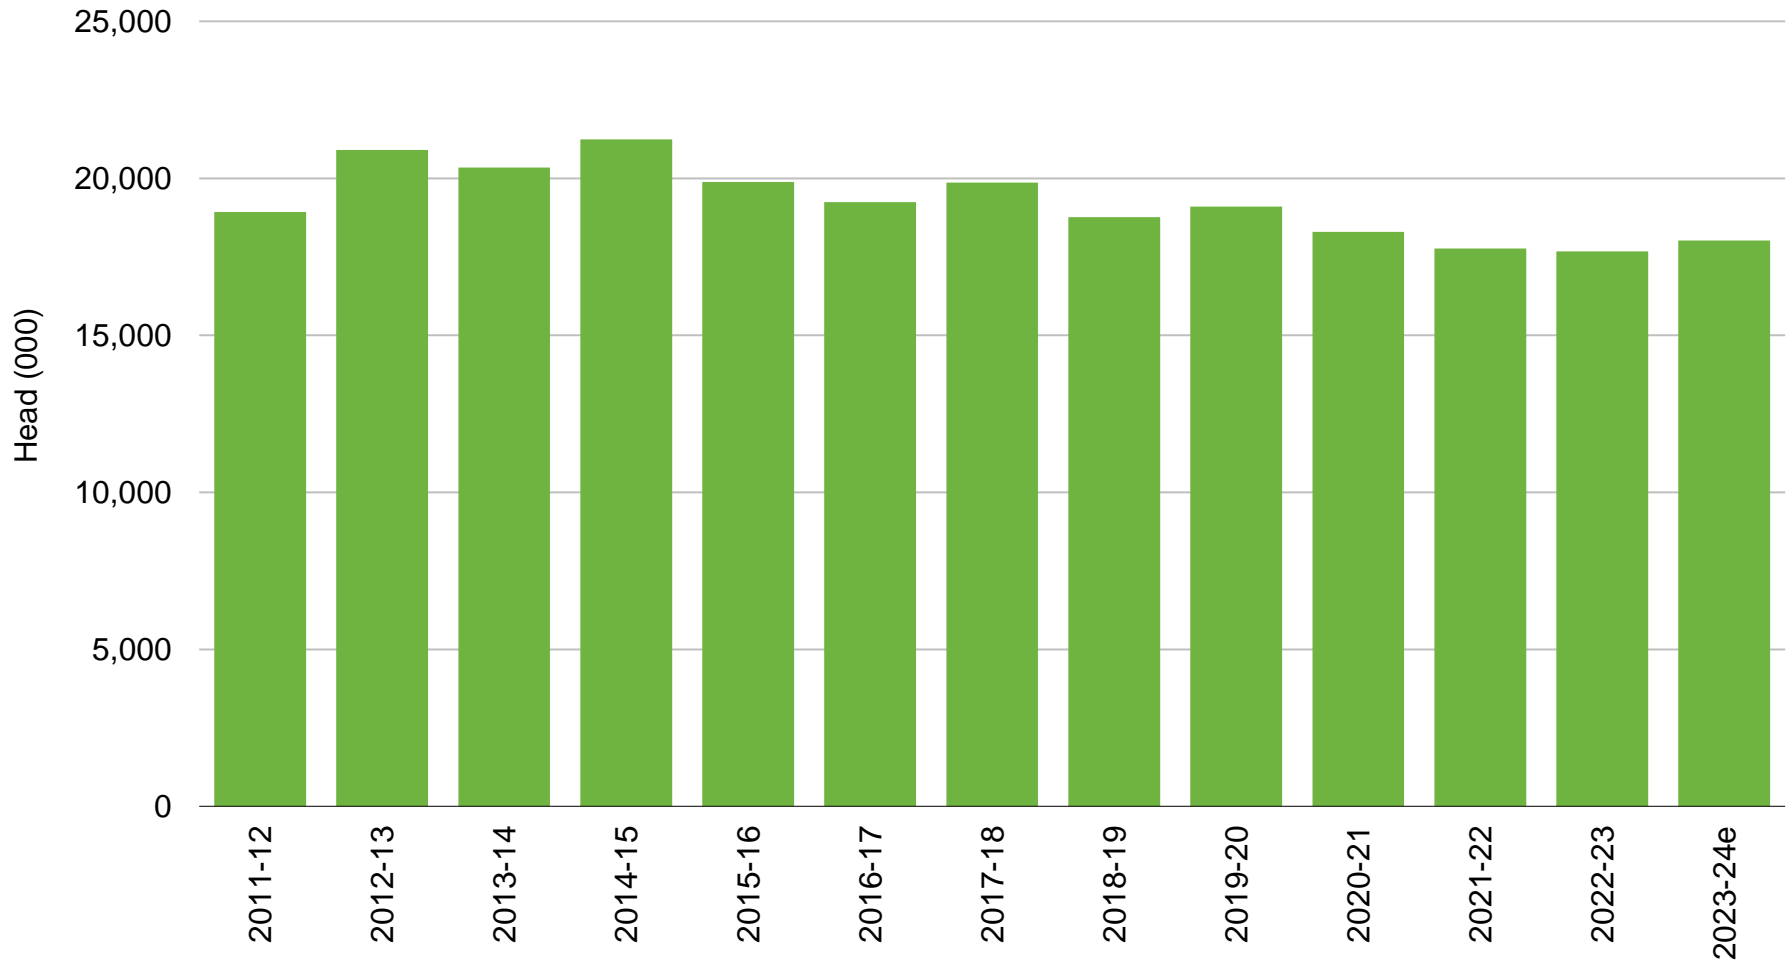

Export Lamb Slaughter

New Zealand - Year Ending September

e estimate | Source: Beef + Lamb New Zealand Economic Service | Statistics New Zealand