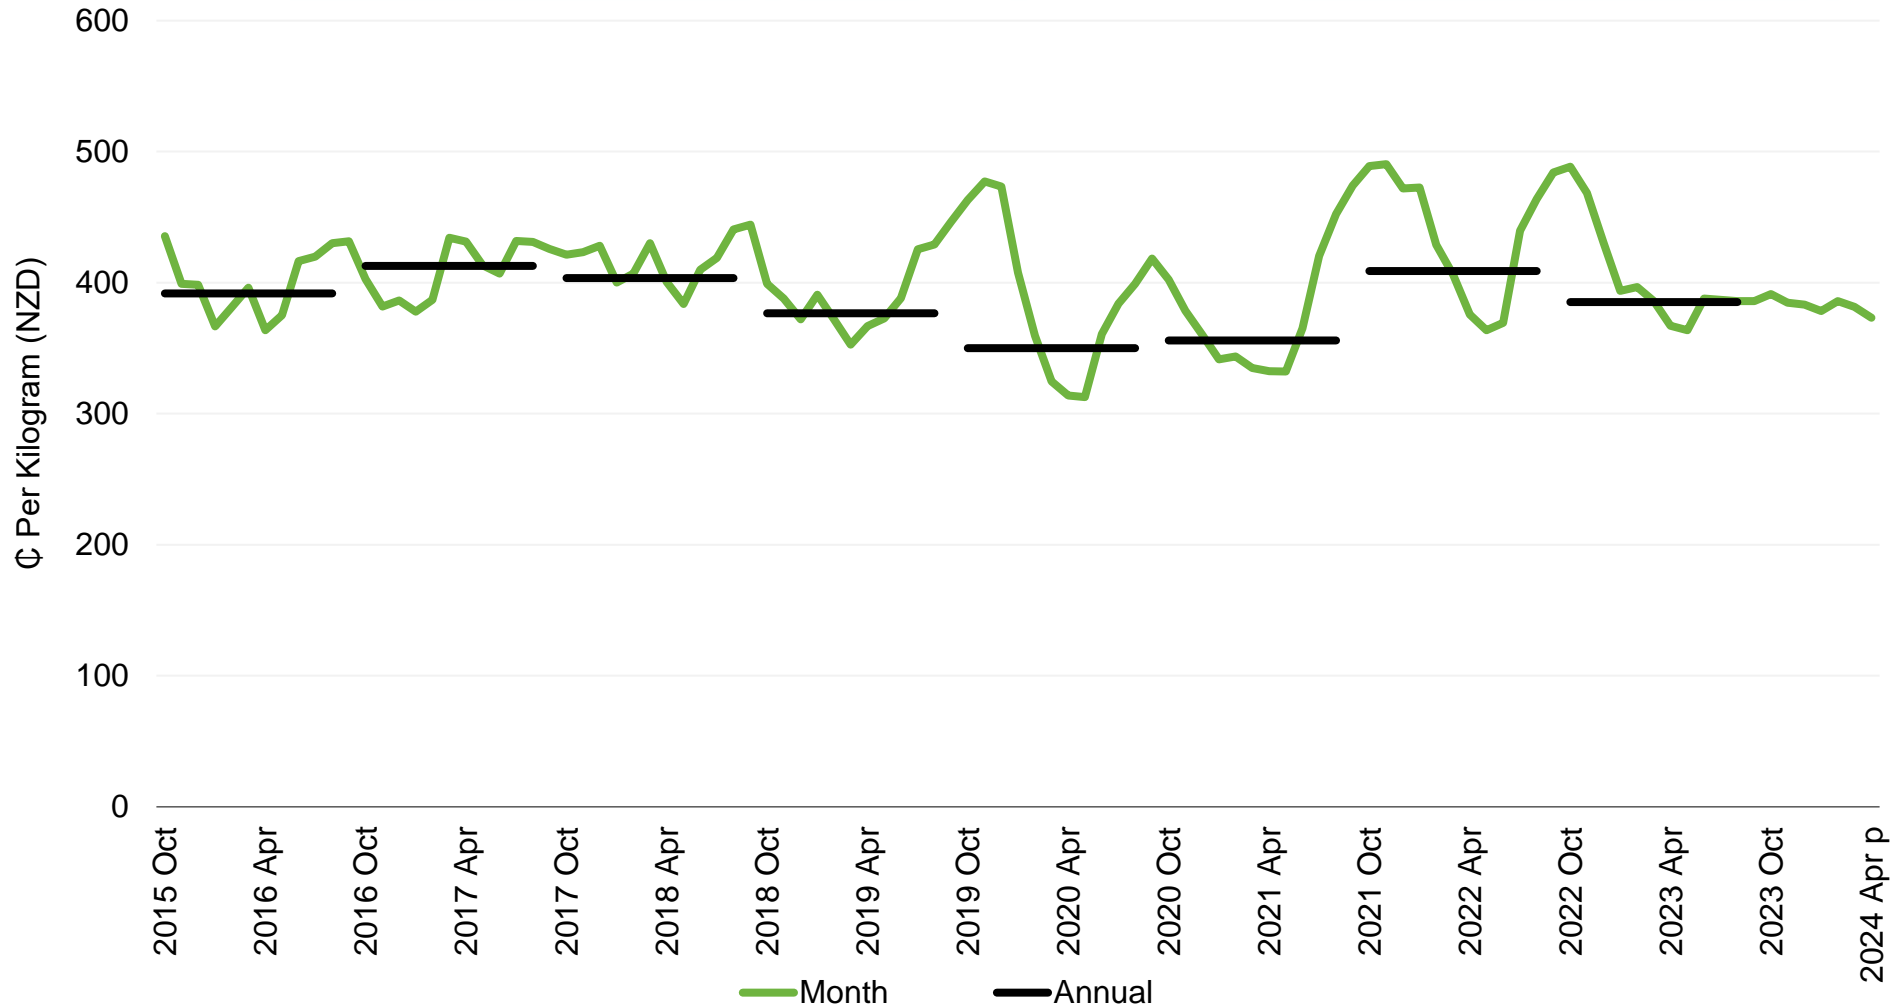

Cow Price

New Zealand – M Grade (170 – 195kg)

Source: Beef + Lamb New Zealand Economic Service