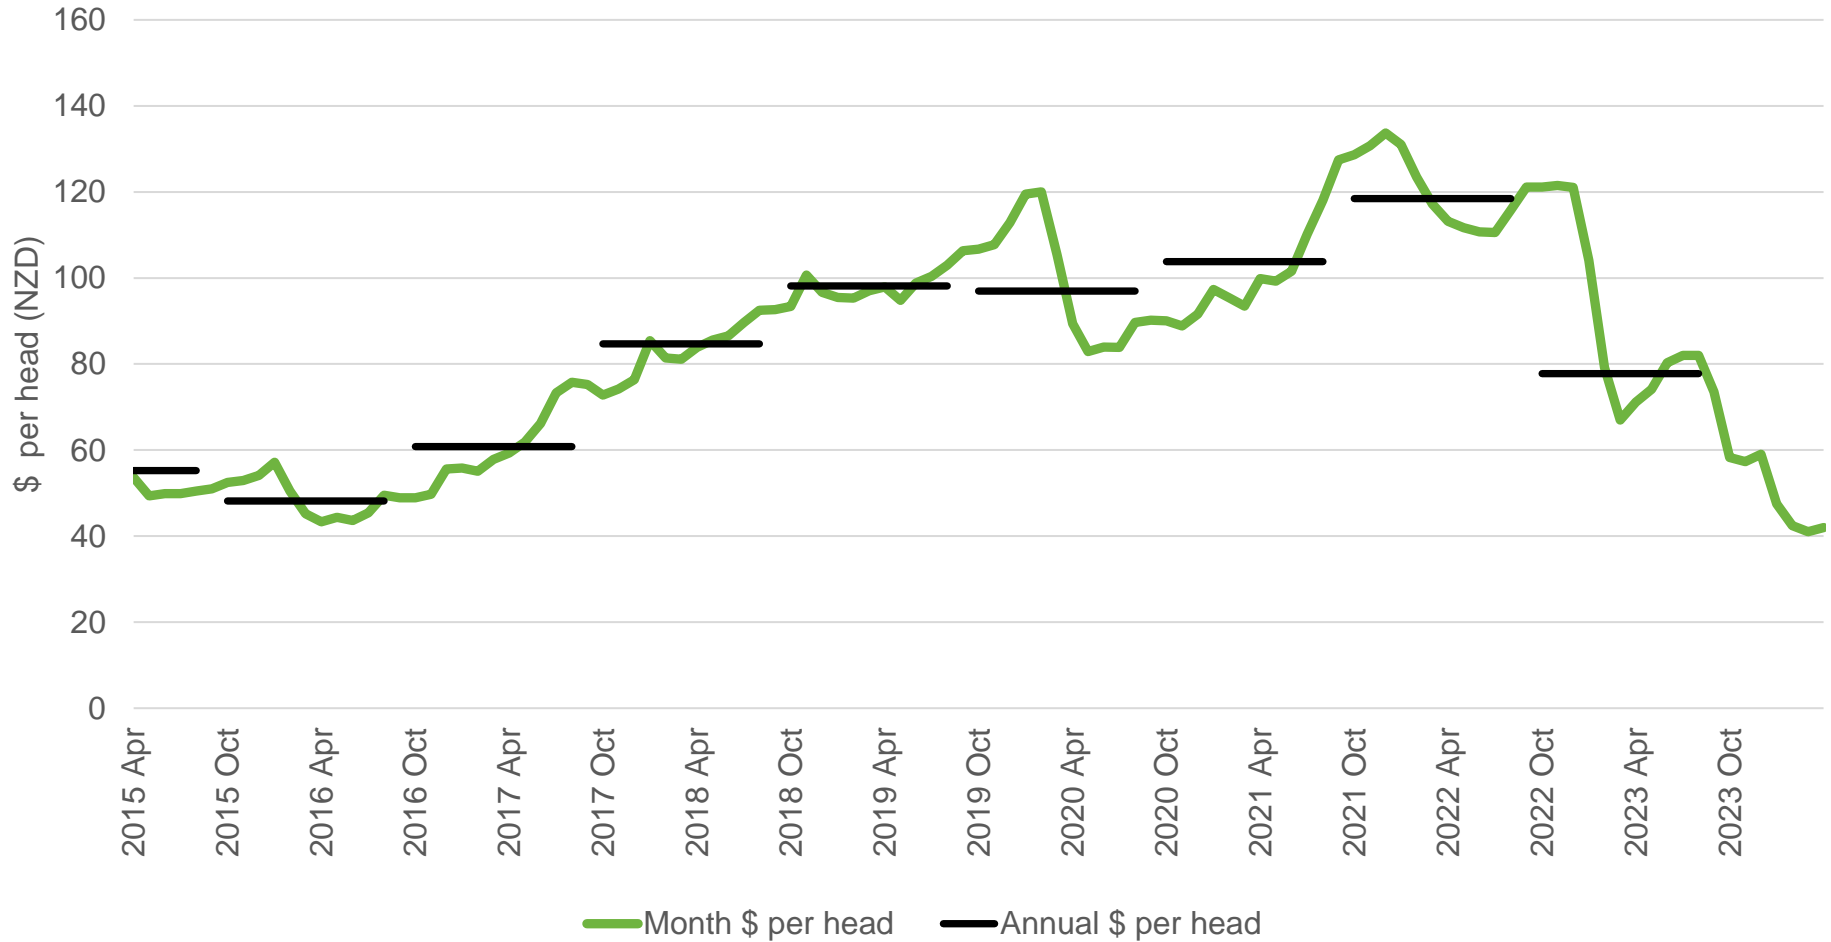

Mutton Price

New Zealand – MX1 Grade

Source: Beef + Lamb New Zealand Economic Service