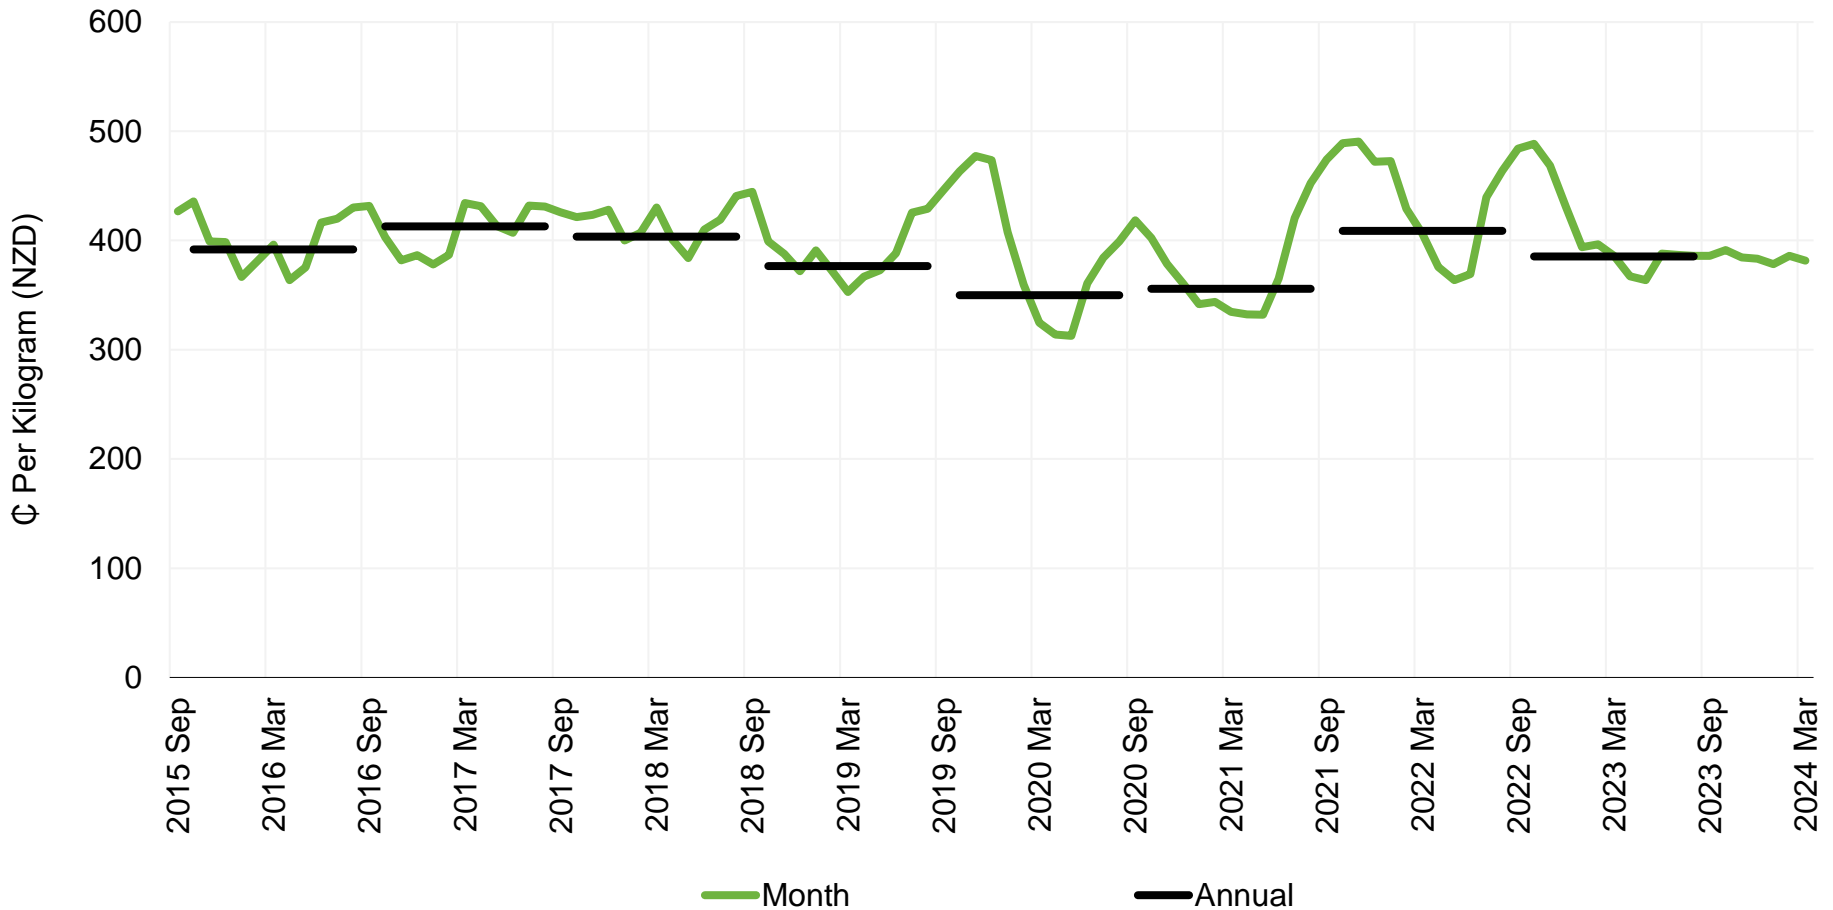

Cow Price

New Zealand – M Grade (170 – 195kg)

Source: Beef + Lamb New Zealand Economic Service