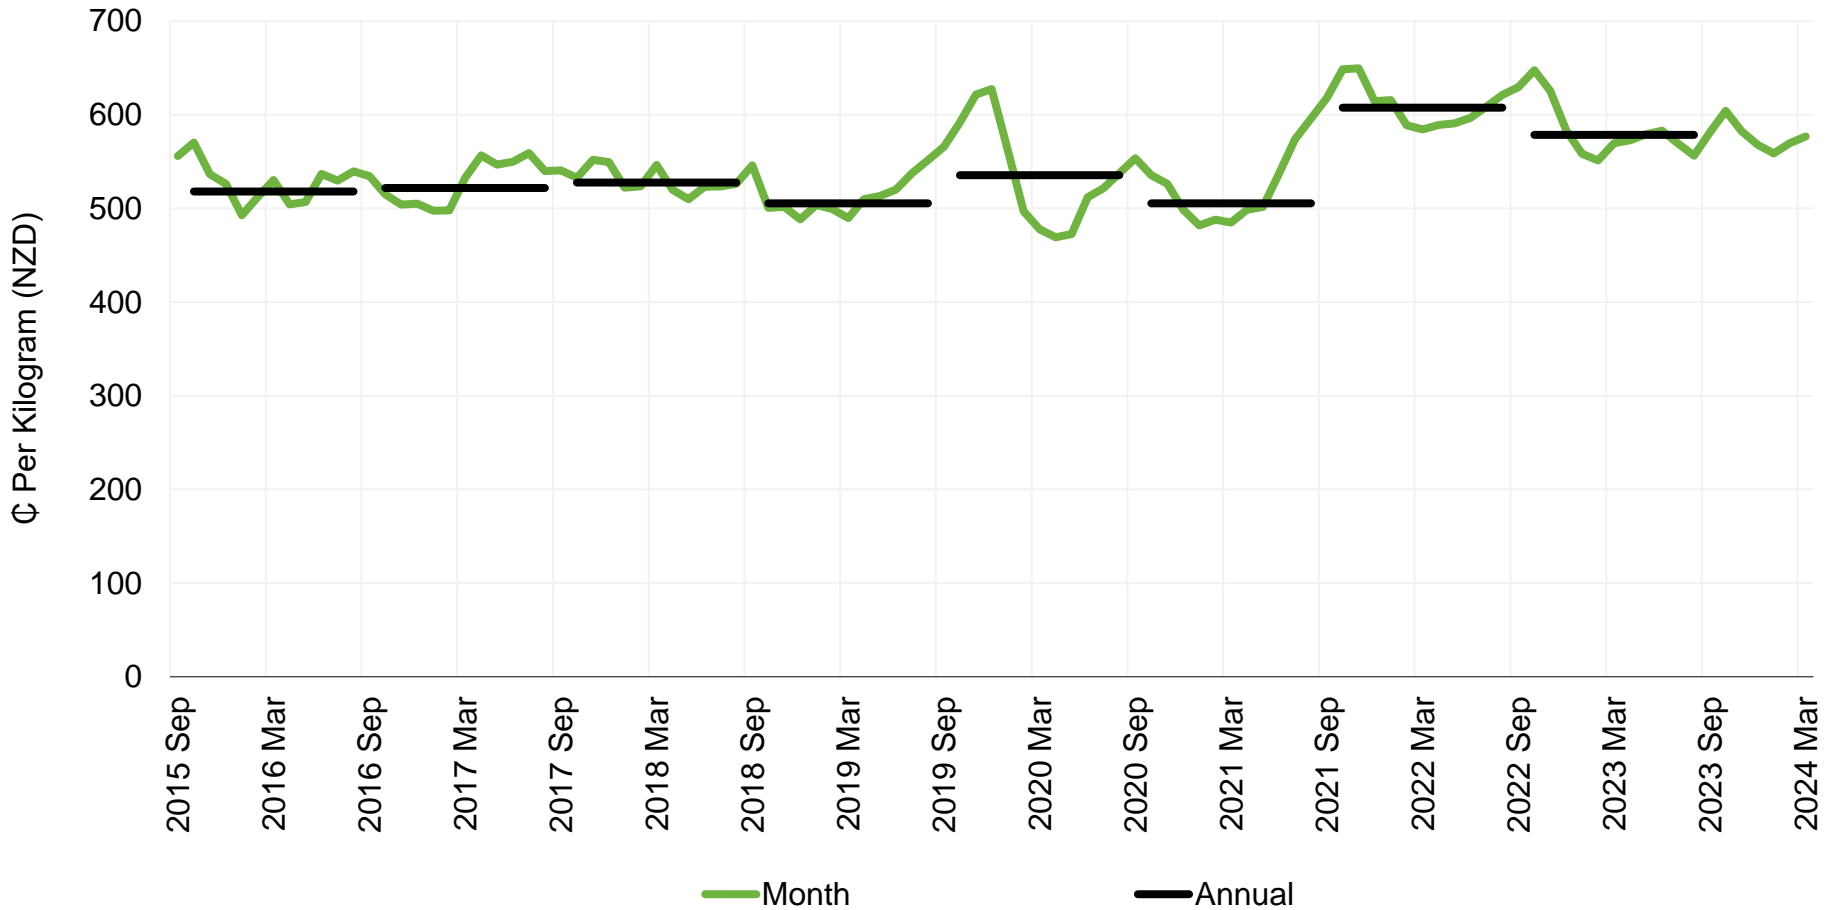

Bull Price

New Zealand – M Grade (270 – 295kg)

Source: Beef + Lamb New Zealand Economic Service