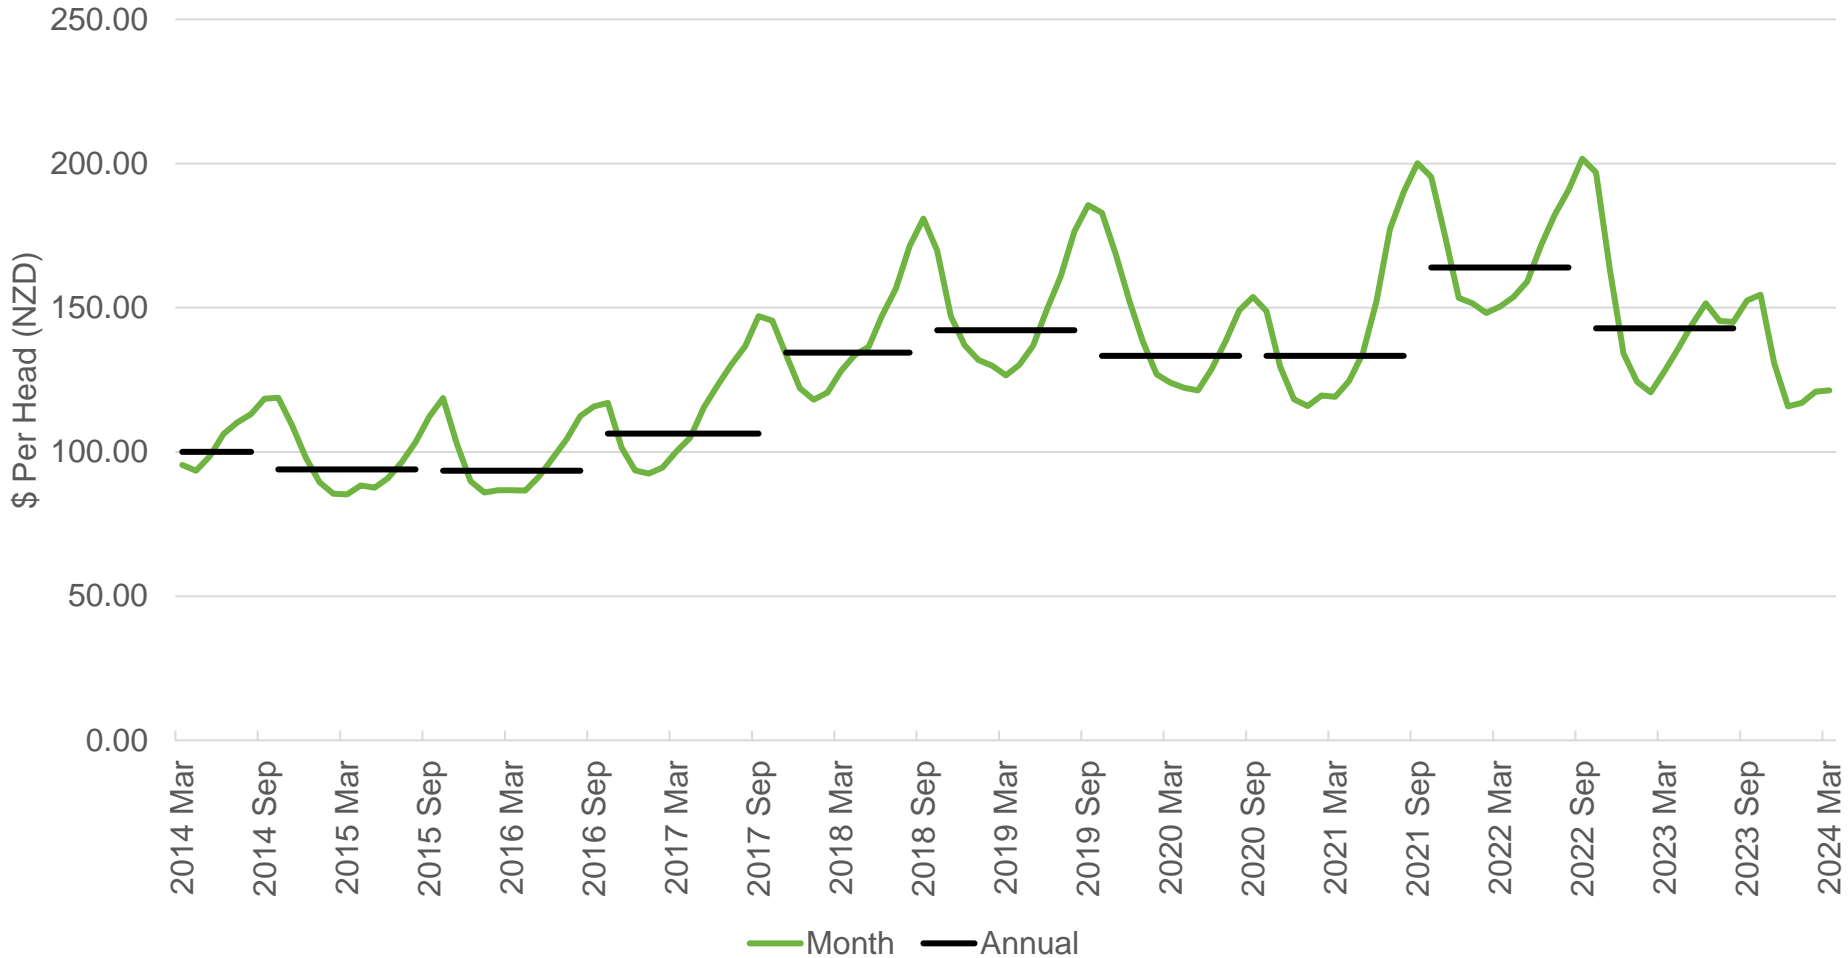

Lamb Price

New Zealand – All Grades

Source: Beef + Lamb New Zealand Economic Service