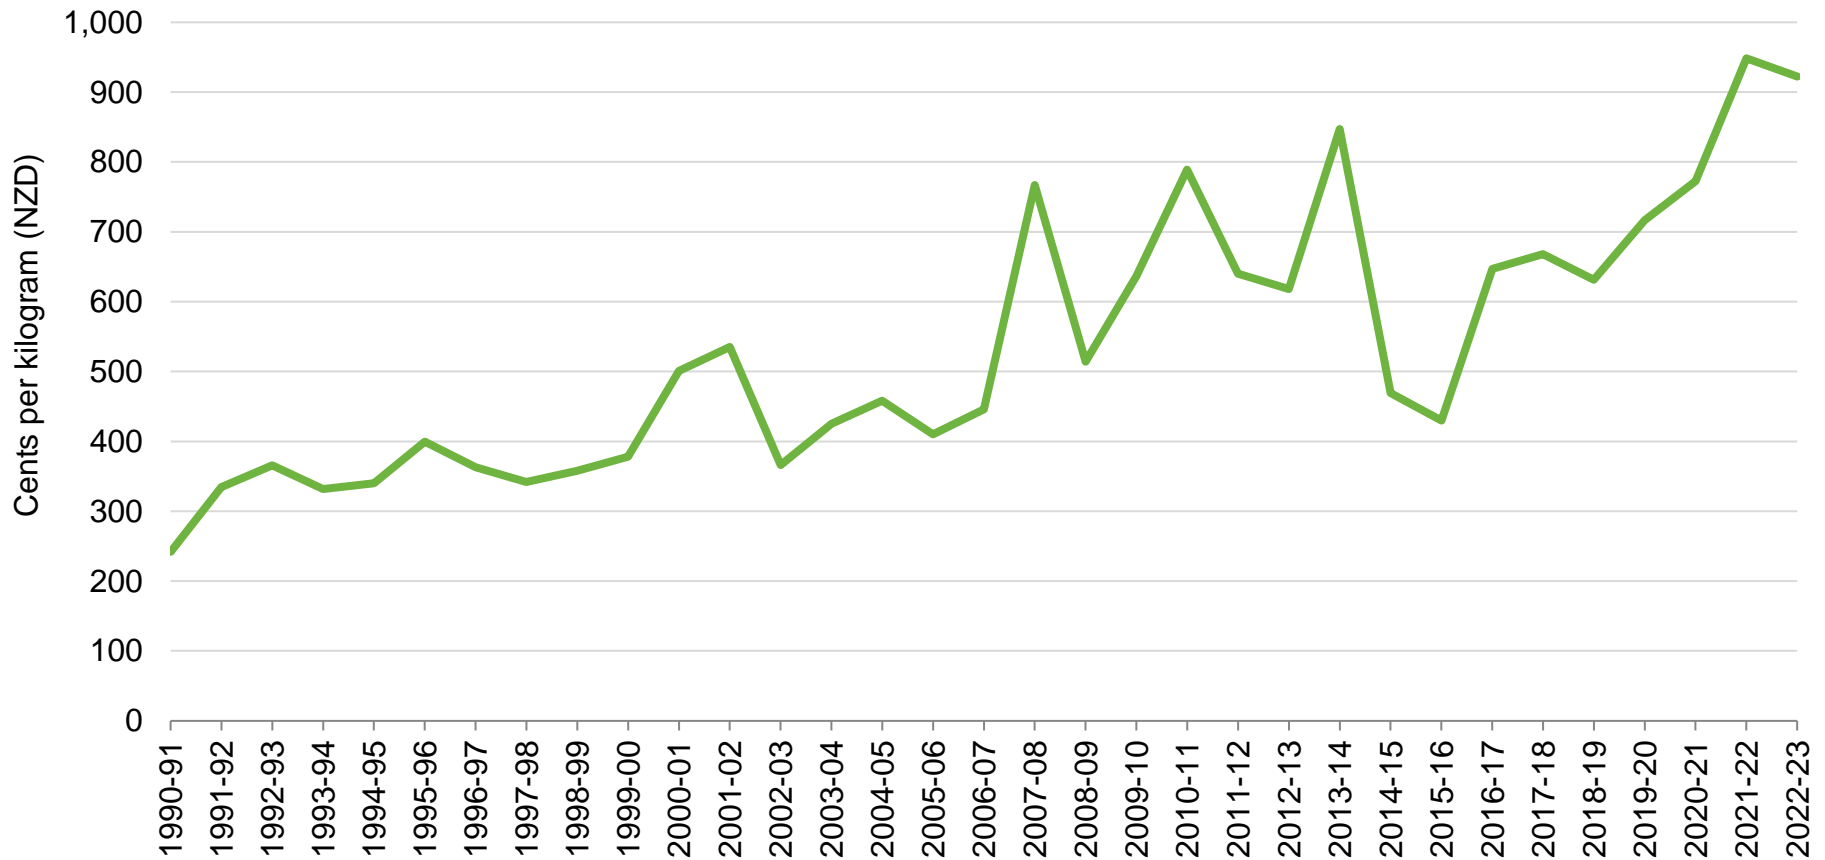

# Milksolids Price

## New Zealand – Nominal price

Source: Beef + Lamb New Zealand Economic Service | Livestock Improvement Corporation